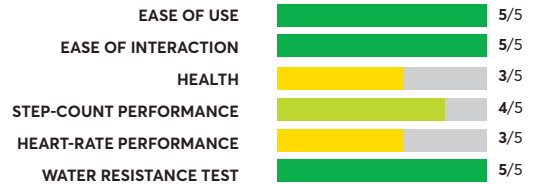

Mobvoi Ticwatch Pro 5

✓ CR RECOMMENDED

OVERALL SCORE