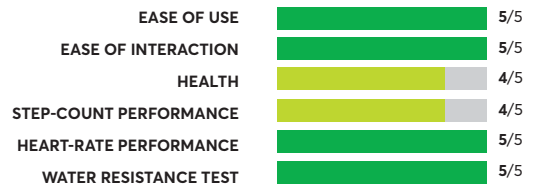

OVERALL SCORE

Google Pixel Watch LTE

✓ CR RECOMMENDED

OVERALL SCORE

Google Pixel Watch 2

✓ CR RECOMMENDED

OVERALL SCORE

Samsung Galaxy Watch5 Pro LTE (45mm)