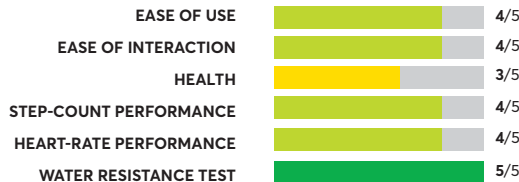

OVERALL SCORE

3Plus Vibe Pro

OVERALL SCORE

Garmin Lily 2

OVERALL SCORE

3Plus Vibe Lite

OVERALL SCORE

Rated Models (57)