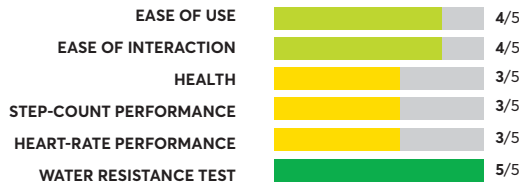

3Plus Vibe Pro

OVERALL SCORE