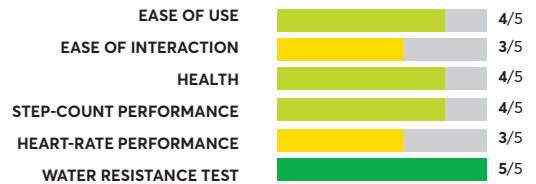

OVERALL SCORE

79

Amazfit GTR 4

✓ CR RECOMMENDED

OVERALL SCORE

76

Polar Grit X Pro

✓ CR RECOMMENDED