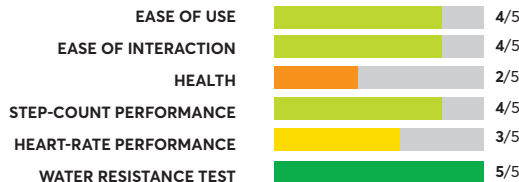

OVERALL SCORE

3Plus Vibe Pro

OVERALL SCORE

Garmin Lily 2

OVERALL SCORE

3Plus Vibe Lite

OVERALL SCORE

Rated Models (57)