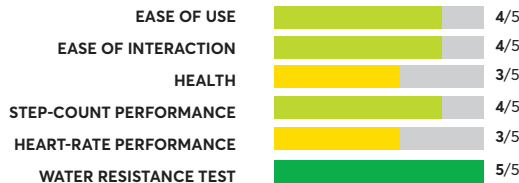

✓ CR RECOMMENDED

OVERALL SCORE

Polar Vantage V3

✓ CR RECOMMENDED

OVERALL SCORE

Mobvoi Ticwatch E3

OVERALL SCORE

Montblanc Swiss Summit 3