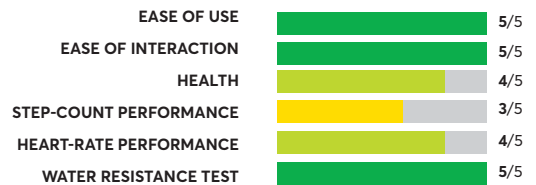

Polar Grit X Pro

✓ CR RECOMMENDED

OVERALL SCORE

76