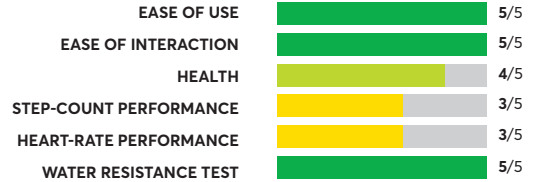

Apple Watch SE (gen 2) GPS + Cellular (44mm)

✓ CR RECOMMENDED

OVERALL SCORE

Amazfit T-Rex 2

✓ CR RECOMMENDED

OVERALL SCORE

Mobvoi Ticwatch Pro 5

✓ CR RECOMMENDED