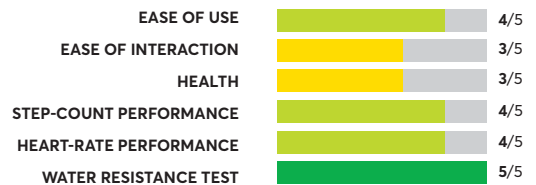

Diesel Grifed Gen 6

✓ CR RECOMMENDED

OVERALL SCORE

75