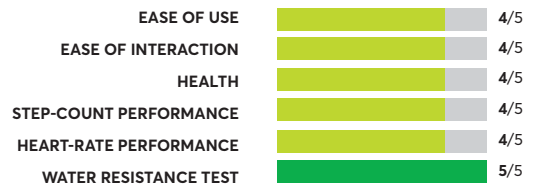

OVERALL SCORE

75

Amazfit Active Edge

✓ CR RECOMMENDED

OVERALL SCORE

75

Amazfit Active

✓ CR RECOMMENDED