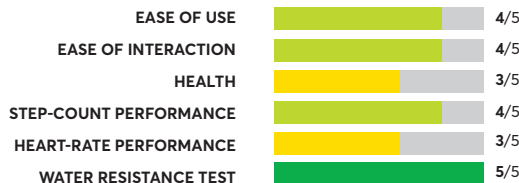

OVERALL SCORE

74

Rated Models (57)

(as of October 2024)

Amazfit Bip 5

✓ CR RECOMMENDED

OVERALL SCORE

3Plus Vibe Plus (Gen 2)