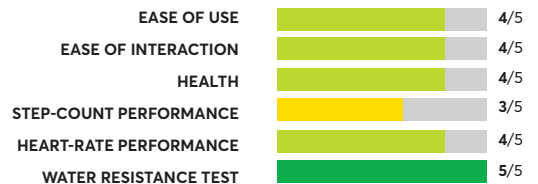

✓ CR RECOMMENDED

OVERALL SCORE

Apple Watch SE (gen 2) GPS (40mm)

✓ CR RECOMMENDED

OVERALL SCORE

Garmin Forerunner 265

✓ CR RECOMMENDED

OVERALL SCORE