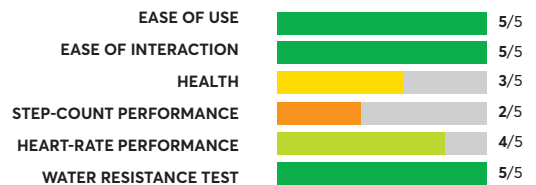

OVERALL SCORE

76

Suunto Vertical Solar

✓ CR RECOMMENDED

OVERALL SCORE

75

Diesel Grifed Gen 6

✓ CR RECOMMENDED