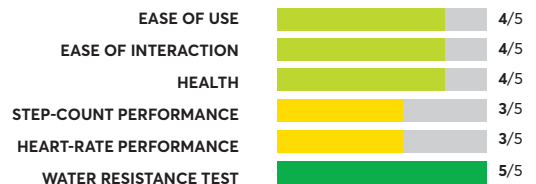

Amazfit Active

✓ CR RECOMMENDED

OVERALL SCORE

74