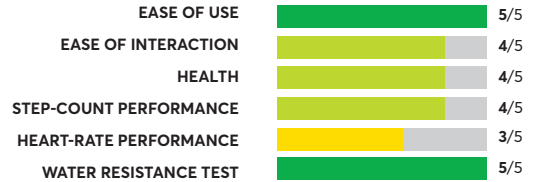

Amazfit GTR 3

✓ CR RECOMMENDED

OVERALL SCORE

79