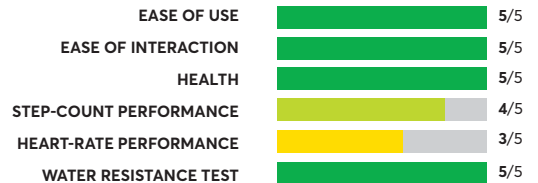

Garmin Forerunner 255

✓ CR RECOMMENDED

OVERALL SCORE