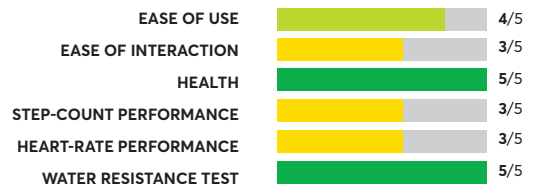

✓ CR RECOMMENDED

OVERALL SCORE

Apple Watch SE (gen 2) GPS (40mm)

✓ CR RECOMMENDED

OVERALL SCORE

Garmin Forerunner 265

✓ CR RECOMMENDED

OVERALL SCORE