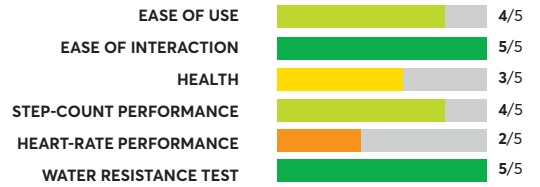

Rated Models (57)

(as of October 2024)

Citizen CZ Smart 2nd Gen (44mm)

OVERALL SCORE