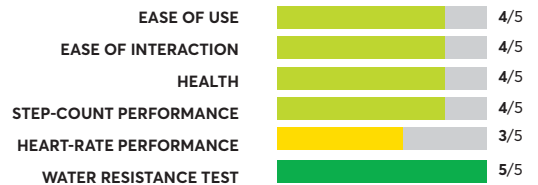

OVERALL SCORE

Garmin Instinct 2X Solar

✓ CR RECOMMENDED

OVERALL SCORE

Fitbit Sense 2

✓ CR RECOMMENDED

OVERALL SCORE

Garmin Forerunner 255