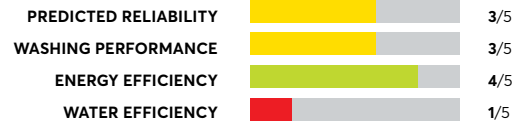

Samsung WA41A3000AW

OVERALL SCORE