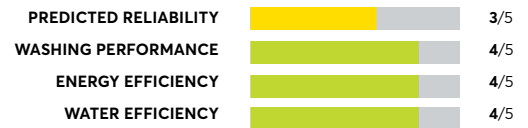

GE GTW840CSNWS

OVERALL SCORE