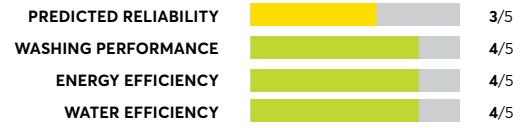

Samsung WA50B5100AW

OVERALL SCORE