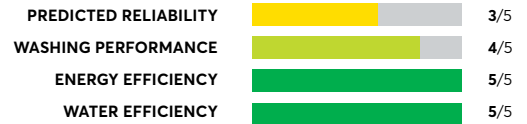

Table of Contents

Top-Load HE Washers1

Top-Load Agitator Washers5

Top-Load HE Washers (34 Rated)
(as of June 2022)

<p>LG WT7150CW ✔ Recommended</p>	<p>OVERALL SCORE 85</p>	<p>PREDICTED RELIABILITY 5/5 WASHING PERFORMANCE 5/5 ENERGY EFFICIENCY 4/5 WATER EFFICIENCY 5/5</p>
<p>LG WT7800CW 🌱 ✔ Recommended Similar to tested model: LG WT7900HBA</p>	<p>OVERALL SCORE 83</p>	<p>PREDICTED RELIABILITY 5/5 WASHING PERFORMANCE 5/5 ENERGY EFFICIENCY 4/5 WATER EFFICIENCY 5/5</p>
<p>LG WT7900HBA 🌱 ✔ Recommended</p>	<p>OVERALL SCORE 83</p>	<p>PREDICTED RELIABILITY 5/5 WASHING PERFORMANCE 5/5 ENERGY EFFICIENCY 4/5 WATER EFFICIENCY 5/5</p>
<p>LG WT7100CW 🏆 Best Buy</p>	<p>OVERALL SCORE 81</p>	<p>PREDICTED RELIABILITY 5/5 WASHING PERFORMANCE 5/5 ENERGY EFFICIENCY 4/5 WATER EFFICIENCY 5/5</p>
<p>LG WT7000CW 🏆 Best Buy</p>	<p>OVERALL SCORE 79</p>	<p>PREDICTED RELIABILITY 5/5 WASHING PERFORMANCE 5/5 ENERGY EFFICIENCY 4/5 WATER EFFICIENCY 4/5</p>
<p>Samsung WA52A5500AW</p>	<p>OVERALL SCORE 72</p>	<p>PREDICTED RELIABILITY 3/5 WASHING PERFORMANCE 5/5 ENERGY EFFICIENCY 5/5 WATER EFFICIENCY 5/5</p>
<p>Samsung WA55A7300AE</p>	<p>OVERALL SCORE 69</p>	<p>PREDICTED RELIABILITY 3/5 WASHING PERFORMANCE 5/5 ENERGY EFFICIENCY 5/5 WATER EFFICIENCY 4/5</p>

Top-Load HE Washers (34 Rated)

(as of June 2022)

Samsung WA50R5200AW

Similar to tested model: Samsung WA50R5400AW

OVERALL SCORE

Samsung WA50R5400AW

OVERALL SCORE

GE Profile PTW700BSTWS

OVERALL SCORE

Maytag MVW7232HW

OVERALL SCORE

LG WT7300CW

OVERALL SCORE

GE GTW840CPNDG

Similar to tested model: GE GTW840CSNWS

OVERALL SCORE