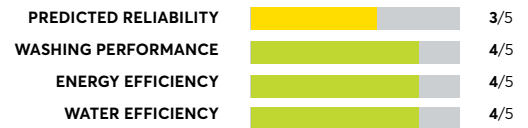

GE Profile PTW700BSTWS

OVERALL SCORE