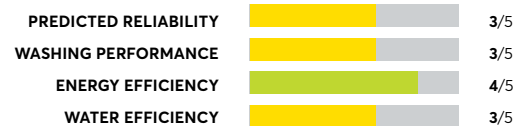

Whirlpool WTW7120HW

OVERALL SCORE