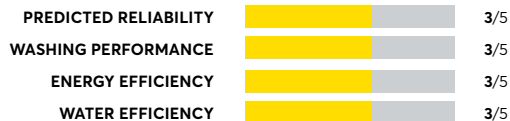

Whirlpool WTW4950HW

OVERALL SCORE