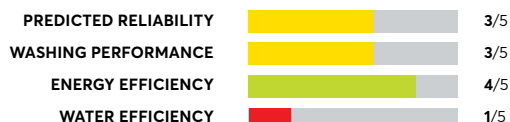

Samsung WA41A3000AW

OVERALL SCORE