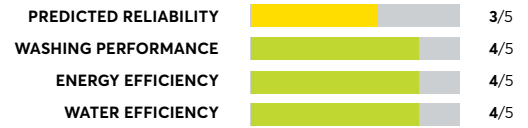

GE GTW840CPNDG

Similar to tested model: GE GTW840CSNWS

OVERALL SCORE