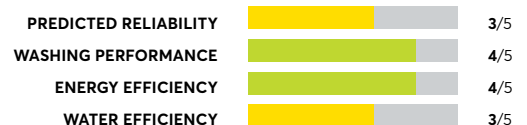

GE GTW840CSNWS

OVERALL SCORE

Insignia NS-TWM45W1

OVERALL SCORE

GE GTW500ASNWS

OVERALL SCORE

Whirlpool WTW8120HC

OVERALL SCORE

Top-Load HE Washers (34 Rated)

(as of June 2022)

Kenmore 31652	<p>OVERALL SCORE</p> <p>63</p>	<p>PREDICTED RELIABILITY 3/5</p> <p>WASHING PERFORMANCE 3/5</p> <p>ENERGY EFFICIENCY 4/5</p> <p>WATER EFFICIENCY 3/5</p>
GE Profile PTW600BSRWS	<p>OVERALL SCORE</p> <p>63</p>	<p>PREDICTED RELIABILITY 3/5</p> <p>WASHING PERFORMANCE 4/5</p> <p>ENERGY EFFICIENCY 5/5</p> <p>WATER EFFICIENCY 3/5</p>
Whirlpool WTW7120HW	<p>OVERALL SCORE</p> <p>63</p>	<p>PREDICTED RELIABILITY 3/5</p> <p>WASHING PERFORMANCE 3/5</p> <p>ENERGY EFFICIENCY 4/5</p> <p>WATER EFFICIENCY 3/5</p>
Whirlpool WTW8127LC	<p>OVERALL SCORE</p> <p>63</p>	<p>PREDICTED RELIABILITY 3/5</p> <p>WASHING PERFORMANCE 3/5</p> <p>ENERGY EFFICIENCY 4/5</p> <p>WATER EFFICIENCY 3/5</p>
GE GTW720BSNWS	<p>OVERALL SCORE</p> <p>62</p>	<p>PREDICTED RELIABILITY 3/5</p> <p>WASHING PERFORMANCE 4/5</p> <p>ENERGY EFFICIENCY 4/5</p> <p>WATER EFFICIENCY 3/5</p>
Whirlpool WTW5100HW	<p>OVERALL SCORE</p> <p>62</p>	<p>PREDICTED RELIABILITY 3/5</p> <p>WASHING PERFORMANCE 4/5</p> <p>ENERGY EFFICIENCY 3/5</p> <p>WATER EFFICIENCY 3/5</p>
Midea MLV45N3BWW	<p>OVERALL SCORE</p> <p>61</p>	<p>PREDICTED RELIABILITY -</p> <p>WASHING PERFORMANCE 5/5</p> <p>ENERGY EFFICIENCY 3/5</p> <p>WATER EFFICIENCY 3/5</p>
Kenmore 31312	<p>OVERALL SCORE</p> <p>61</p>	<p>PREDICTED RELIABILITY 3/5</p> <p>WASHING PERFORMANCE 4/5</p> <p>ENERGY EFFICIENCY 3/5</p> <p>WATER EFFICIENCY 3/5</p>
Whirlpool WTW6120HW <small>Similar to tested model: Whirlpool WTW5100HW</small>	<p>OVERALL SCORE</p> <p>61</p>	<p>PREDICTED RELIABILITY 3/5</p> <p>WASHING PERFORMANCE 4/5</p> <p>ENERGY EFFICIENCY 3/5</p> <p>WATER EFFICIENCY 3/5</p>
Whirlpool WTW5000DW	<p>OVERALL SCORE</p> <p>60</p>	<p>PREDICTED RELIABILITY 3/5</p> <p>WASHING PERFORMANCE 3/5</p> <p>ENERGY EFFICIENCY 3/5</p> <p>WATER EFFICIENCY 3/5</p>