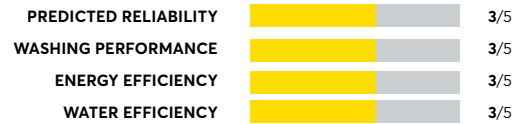

OVERALL SCORE

Whirlpool WTW5057LW

OVERALL SCORE

Whirlpool WTW4850HW

Similar to tested model: Whirlpool WTW4950HW

OVERALL SCORE

Whirlpool WTW4950HW

OVERALL SCORE