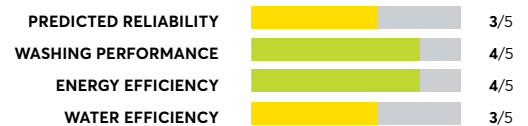

GE GTW720BSNWS

OVERALL SCORE