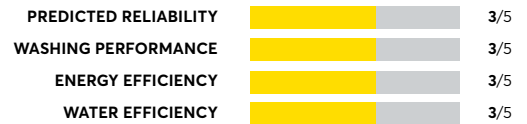

Top-Load HE Washers (34 Rated)

(as of June 2022)

Samsung WA45T3200AW

Similar to tested model: Samsung WA45T3400AV

OVERALL SCORE

Samsung WA45T3400AV

OVERALL SCORE

Kenmore 25132

OVERALL SCORE

Whirlpool WTW5057LW

OVERALL SCORE

Whirlpool WTW4850HW

Similar to tested model: Whirlpool WTW4950HW

OVERALL SCORE

Whirlpool WTW4950HW

OVERALL SCORE