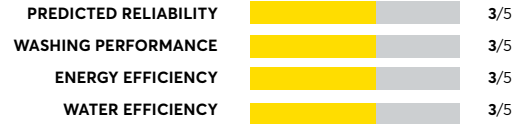

Top-Load HE Washers (34 Rated)

(as of June 2022)

Samsung WA45T3200AW

Similar to tested model: Samsung WA45T3400AV

OVERALL SCORE

Samsung WA45T3400AV

OVERALL SCORE

Kenmore 25132

OVERALL SCORE

Whirlpool WTW5057LW

OVERALL SCORE

Whirlpool WTW4850HW

Similar to tested model: Whirlpool WTW4950HW

OVERALL SCORE

Whirlpool WTW4950HW

OVERALL SCORE