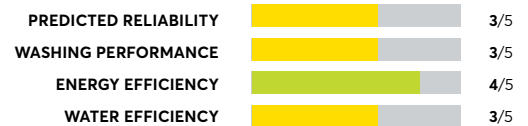

Whirlpool WTW8127LC

OVERALL SCORE