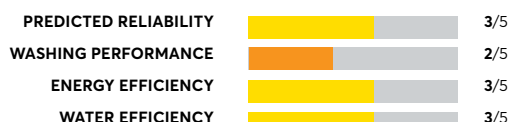

Maytag MVW6200KW

OVERALL SCORE