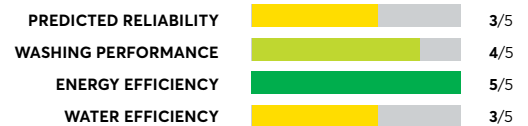

GE Profile PTW600BSRWS

OVERALL SCORE