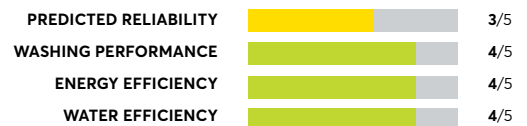

OVERALL SCORE

Maytag MVW7232HW

OVERALL SCORE

LG WT7300CW

OVERALL SCORE

GE GTW840CPNDG

Similar to tested model: GE GTW840CSNWS

OVERALL SCORE