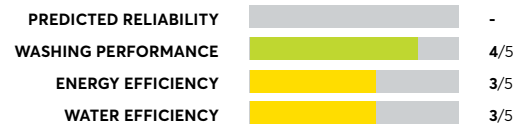

Midea MLV41N1AWW

OVERALL SCORE