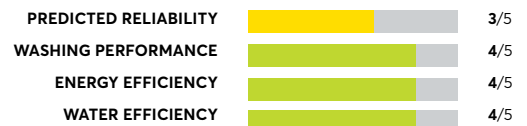

GE GTW840CSNWS

OVERALL SCORE