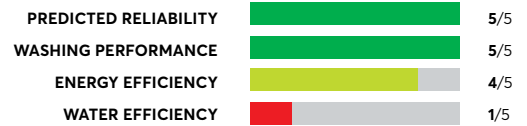

OVERALL SCORE

Maytag MVW7232HW

OVERALL SCORE

LG WT7300CW

OVERALL SCORE

GE GTW840CPNDG

Similar to tested model: GE GTW840CSNWS

OVERALL SCORE