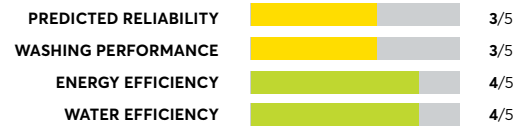

Samsung WA47CG3500AW

OVERALL SCORE