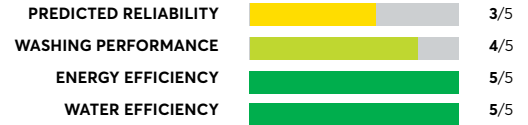

Samsung WA55CG7100AW

OVERALL SCORE