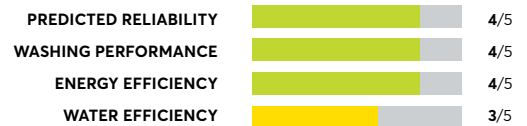

Table of Contents

Top-Load HE Washers1

Top-Load Agitator Washers5

Top-Load HE Washers (34 Rated)
(as of June 2022)

<p>LG WT7150CW ✔ Recommended</p>	<p>OVERALL SCORE 85</p>	<p>PREDICTED RELIABILITY 5/5 WASHING PERFORMANCE 5/5 ENERGY EFFICIENCY 4/5 WATER EFFICIENCY 5/5</p>
<p>LG WT7800CW 🌱 ✔ Recommended Similar to tested model: LG WT7900HBA</p>	<p>OVERALL SCORE 83</p>	<p>PREDICTED RELIABILITY 5/5 WASHING PERFORMANCE 5/5 ENERGY EFFICIENCY 4/5 WATER EFFICIENCY 5/5</p>
<p>LG WT7900HBA 🌱 ✔ Recommended</p>	<p>OVERALL SCORE 83</p>	<p>PREDICTED RELIABILITY 5/5 WASHING PERFORMANCE 5/5 ENERGY EFFICIENCY 4/5 WATER EFFICIENCY 5/5</p>
<p>LG WT7100CW 🏆 Best Buy</p>	<p>OVERALL SCORE 81</p>	<p>PREDICTED RELIABILITY 5/5 WASHING PERFORMANCE 5/5 ENERGY EFFICIENCY 4/5 WATER EFFICIENCY 5/5</p>
<p>LG WT7000CW 🏆 Best Buy</p>	<p>OVERALL SCORE 79</p>	<p>PREDICTED RELIABILITY 5/5 WASHING PERFORMANCE 5/5 ENERGY EFFICIENCY 4/5 WATER EFFICIENCY 4/5</p>
<p>Samsung WA52A5500AW</p>	<p>OVERALL SCORE 72</p>	<p>PREDICTED RELIABILITY 3/5 WASHING PERFORMANCE 5/5 ENERGY EFFICIENCY 5/5 WATER EFFICIENCY 5/5</p>
<p>Samsung WA55A7300AE</p>	<p>OVERALL SCORE 69</p>	<p>PREDICTED RELIABILITY 3/5 WASHING PERFORMANCE 5/5 ENERGY EFFICIENCY 5/5 WATER EFFICIENCY 4/5</p>

Top-Load HE Washers (34 Rated)

(as of June 2022)

Samsung WA50R5200AW

Similar to tested model: Samsung WA50R5400AW

OVERALL SCORE

Samsung WA50R5400AW

OVERALL SCORE

GE Profile PTW700BSTWS

OVERALL SCORE

Maytag MVW7232HW

OVERALL SCORE

LG WT7300CW

OVERALL SCORE

GE GTW840CPNDG

Similar to tested model: GE GTW840CSNWS

OVERALL SCORE