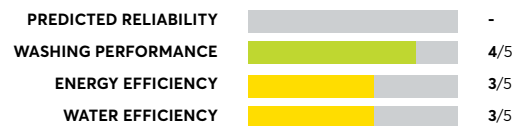

Insignia NS-TWM45W1

OVERALL SCORE