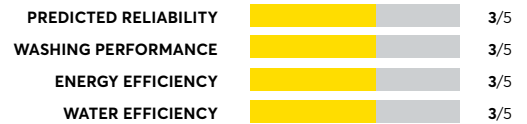

OVERALL SCORE

Whirlpool WTW5057LW

OVERALL SCORE

Whirlpool WTW4850HW

Similar to tested model: Whirlpool WTW4950HW

OVERALL SCORE

Whirlpool WTW4950HW

OVERALL SCORE