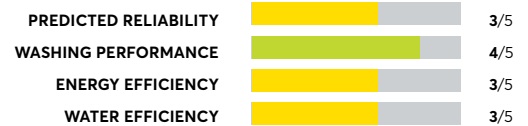

Whirlpool WTW5100HW

OVERALL SCORE