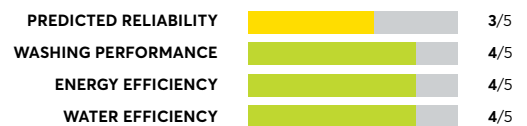

GE GTW500ASNWS

OVERALL SCORE