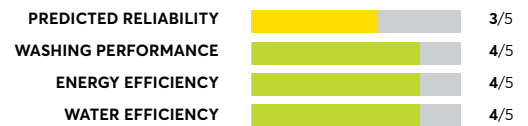

GE GTW500ASNWS

OVERALL SCORE