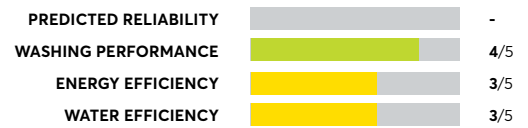

Insignia NS-TWM45W1

OVERALL SCORE