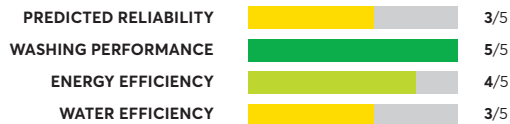

LG WT7400CV

✓ Recommended

OVERALL SCORE

LG WT7000CW

🏆 Best Buy

OVERALL SCORE

Samsung WA52A5500AW

OVERALL SCORE

Samsung WA55A7300AE

OVERALL SCORE

Samsung WA50R5200AW

Similar to tested model: Samsung WA50R5400AW

OVERALL SCORE

36 Rated Models

(as of September 2022)

Samsung WA50R5400AW

OVERALL SCORE

GE Profile PTW900BPTRS

OVERALL SCORE

GE Profile PTW700BSTWS

OVERALL SCORE

Maytag MVW7232HW

OVERALL SCORE

LG WT7300CW