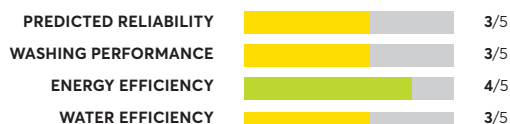

GE Profile PTW600BSRWS

OVERALL SCORE

Whirlpool WTW7120HW

OVERALL SCORE

Whirlpool WTW8127LC

OVERALL SCORE

GE GTW720BSNWS

OVERALL SCORE