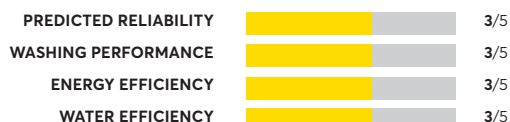

OVERALL SCORE

Whirlpool WTW5000DW

OVERALL SCORE

36 Rated Models

(as of September 2022)

Samsung WA45T3200AW

Similar to tested model: Samsung WA45T3400AV

OVERALL SCORE

Samsung WA45T3400AV

OVERALL SCORE

Kenmore 25132

OVERALL SCORE

Whirlpool WTW5057LW

OVERALL SCORE

Whirlpool WTW4850HW

Similar to tested model: Whirlpool WTW4950HW