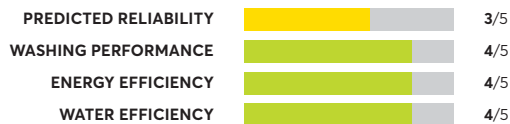

GE GTW500ASNWS

OVERALL SCORE

Whirlpool WTW8120HC

OVERALL SCORE

36 Rated Models

(as of September 2022)

Kenmore 31652

OVERALL SCORE