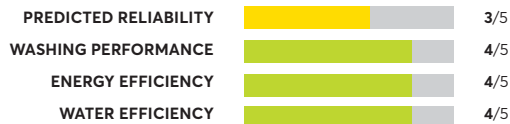

GE GTW840CPNDG

Similar to tested model: GE GTW840CSNWS

OVERALL SCORE