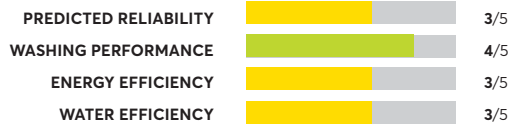

Whirlpool WTW5100HW

OVERALL SCORE

Midea MLV45N3BWW

OVERALL SCORE

Kenmore 31312

OVERALL SCORE

Whirlpool WTW6120HW

Similar to tested model: Whirlpool WTW5100HW

OVERALL SCORE

Whirlpool WTW5000DW

OVERALL SCORE

36 Rated Models

(as of September 2022)

Samsung WA45T3200AW

Similar to tested model: Samsung WA45T3400AV

OVERALL SCORE