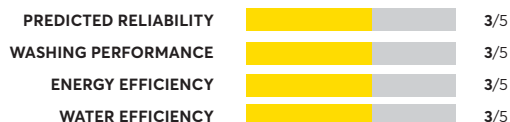

OVERALL SCORE

Whirlpool WTW5000DW

OVERALL SCORE

36 Rated Models

(as of September 2022)

Samsung WA45T3200AW

Similar to tested model: Samsung WA45T3400AV

OVERALL SCORE

Samsung WA45T3400AV

OVERALL SCORE

Kenmore 25132

OVERALL SCORE

Whirlpool WTW5057LW

OVERALL SCORE

Whirlpool WTW4850HW

Similar to tested model: Whirlpool WTW4950HW

OVERALL SCORE

Whirlpool WTW4950HW

OVERALL SCORE

Samsung WA41A3000AW

OVERALL SCORE