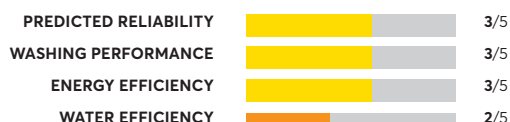

OVERALL SCORE

Whirlpool WTW5000DW

OVERALL SCORE

36 Rated Models

(as of September 2022)

Samsung WA45T3200AW

Similar to tested model: Samsung WA45T3400AV

OVERALL SCORE

Samsung WA45T3400AV

OVERALL SCORE

Kenmore 25132

OVERALL SCORE

Whirlpool WTW5057LW

OVERALL SCORE

Whirlpool WTW4850HW

Similar to tested model: Whirlpool WTW4950HW

OVERALL SCORE

Whirlpool WTW4950HW

OVERALL SCORE

Samsung WA41A3000AW

OVERALL SCORE