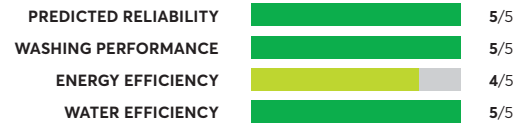

For the latest ratings and information, visit [CR.org](https://www.crisp.org)

36 Rated Models

(as of September 2022)

LG WT7150CW

✓ Recommended

OVERALL SCORE

LG WT7800CW

✓ Recommended

Similar to tested model: LG WT7900HBA

OVERALL SCORE

LG WT7900HBA

✓ Recommended

OVERALL SCORE

LG WT7100CW

🏆 Best Buy

OVERALL SCORE

LG WT7400CV

✓ Recommended

OVERALL SCORE

LG WT7000CW

🏆 Best Buy

OVERALL SCORE

Samsung WA52A5500AW

OVERALL SCORE