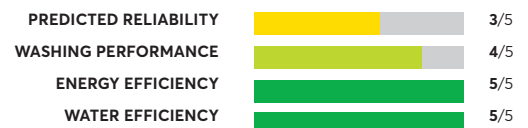

LG WT7400CV

✓ Recommended

OVERALL SCORE

LG WT7000CW

🏆 Best Buy

OVERALL SCORE

Samsung WA52A5500AW

OVERALL SCORE

Samsung WA55A7300AE

OVERALL SCORE

Samsung WA50R5200AW

Similar to tested model: Samsung WA50R5400AW

OVERALL SCORE

36 Rated Models

(as of September 2022)

Samsung WA50R5400AW

OVERALL SCORE

GE Profile PTW900BPTRS

OVERALL SCORE

GE Profile PTW700BSTWS

OVERALL SCORE

Maytag MVW7232HW

OVERALL SCORE

LG WT7300CW