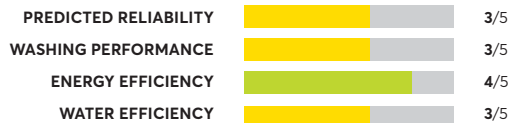

GE GTW500ASNWS

OVERALL SCORE

Whirlpool WTW8120HC

OVERALL SCORE

36 Rated Models

(as of September 2022)

Kenmore 31652

OVERALL SCORE