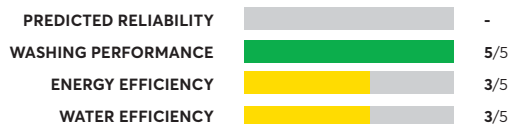

Midea MLV45N3BWW

OVERALL SCORE