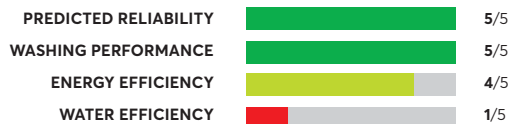

LG WT7300CW

OVERALL SCORE