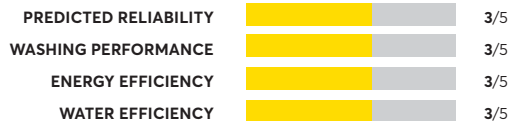

OVERALL SCORE

Whirlpool WTW5000DW

OVERALL SCORE

36 Rated Models

(as of September 2022)

Samsung WA45T3200AW

Similar to tested model: Samsung WA45T3400AV

OVERALL SCORE

Samsung WA45T3400AV

OVERALL SCORE

Kenmore 25132

OVERALL SCORE

Whirlpool WTW5057LW

OVERALL SCORE

Whirlpool WTW4850HW

Similar to tested model: Whirlpool WTW4950HW