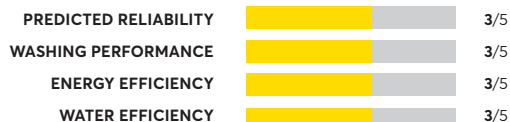

OVERALL SCORE

Whirlpool WTW5000DW

OVERALL SCORE

36 Rated Models

(as of September 2022)

Samsung WA45T3200AW

Similar to tested model: Samsung WA45T3400AV

OVERALL SCORE

Samsung WA45T3400AV

OVERALL SCORE

Kenmore 25132

OVERALL SCORE

Whirlpool WTW5057LW

OVERALL SCORE

Whirlpool WTW4850HW

Similar to tested model: Whirlpool WTW4950HW