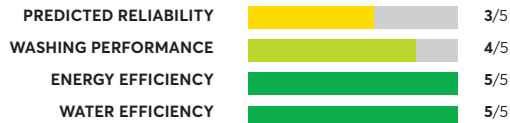

LG WT7400CV

✓ Recommended

OVERALL SCORE

LG WT7000CW

🏆 Best Buy

OVERALL SCORE

Samsung WA52A5500AW

OVERALL SCORE

Samsung WA55A7300AE

OVERALL SCORE

Samsung WA50R5200AW

Similar to tested model: Samsung WA50R5400AW

OVERALL SCORE

36 Rated Models

(as of September 2022)

Samsung WA50R5400AW

OVERALL SCORE

GE Profile PTW900BPTRS

OVERALL SCORE

GE Profile PTW700BSTWS

OVERALL SCORE

Maytag MVW7232HW

OVERALL SCORE

LG WT7300CW