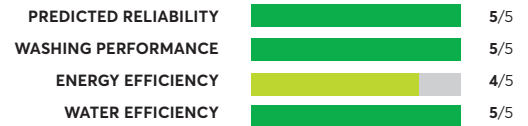

For the latest ratings and information, visit [CR.org](https://www.crisp.org)

36 Rated Models

(as of September 2022)

LG WT7150CW

✓ Recommended

OVERALL SCORE

LG WT7800CW

✓ Recommended

Similar to tested model: LG WT7900HBA

OVERALL SCORE

LG WT7900HBA

✓ Recommended

OVERALL SCORE

LG WT7100CW

🏆 Best Buy

OVERALL SCORE