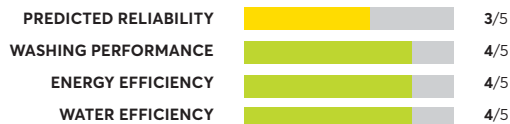

OVERALL SCORE

GE Profile PTW900BPTRS

OVERALL SCORE

GE Profile PTW700BSTWS

OVERALL SCORE

Maytag MVW7232HW

OVERALL SCORE

LG WT7300CW