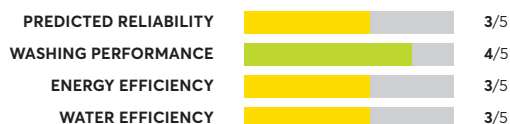

Whirlpool WTW5100HW

OVERALL SCORE