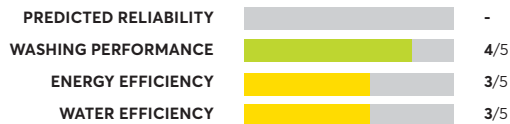

GE GTW500ASNWS

OVERALL SCORE

Whirlpool WTW8120HC

OVERALL SCORE

36 Rated Models

(as of September 2022)

Kenmore 31652

OVERALL SCORE