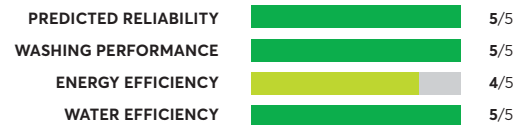

For the latest ratings and information, visit [CR.org](https://www.crisp.org)

36 Rated Models

(as of September 2022)

LG WT7150CW

✓ Recommended

OVERALL SCORE

LG WT7800CW

✓ Recommended

Similar to tested model: LG WT7900HBA

OVERALL SCORE

LG WT7900HBA

✓ Recommended

OVERALL SCORE

LG WT7100CW

🏆 Best Buy

OVERALL SCORE

LG WT7400CV

✓ Recommended

OVERALL SCORE

LG WT7000CW

🏆 Best Buy

OVERALL SCORE

Samsung WA52A5500AW

OVERALL SCORE