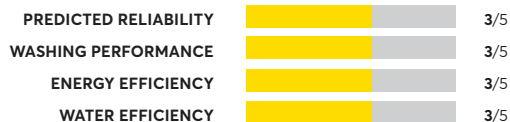

OVERALL SCORE

Whirlpool WTW5000DW

OVERALL SCORE

36 Rated Models

(as of September 2022)

Samsung WA45T3200AW

Similar to tested model: Samsung WA45T3400AV

OVERALL SCORE

Samsung WA45T3400AV

OVERALL SCORE

Kenmore 25132

OVERALL SCORE

Whirlpool WTW5057LW

OVERALL SCORE

Whirlpool WTW4850HW

Similar to tested model: Whirlpool WTW4950HW

OVERALL SCORE

Whirlpool WTW4950HW

OVERALL SCORE

Samsung WA41A3000AW

OVERALL SCORE