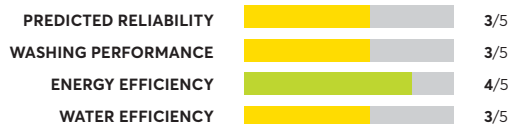

Whirlpool WTW7120HW

OVERALL SCORE