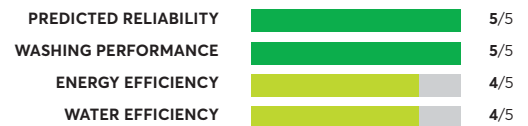

Similar to tested model: LG WT7900HBA

OVERALL SCORE

LG WT7900HBA

✓ Recommended

OVERALL SCORE

LG WT7100CW

🏆 Best Buy

OVERALL SCORE

LG WT7400CV

✓ Recommended

OVERALL SCORE

LG WT7000CW

🏆 Best Buy

OVERALL SCORE

Samsung WA52A5500AW

OVERALL SCORE

Samsung WA55A7300AE

OVERALL SCORE

Samsung WA50R5200AW

Similar to tested model: Samsung WA50R5400AW

OVERALL SCORE

36 Rated Models

(as of September 2022)

Samsung WA50R5400AW