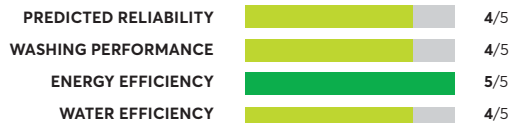

OVERALL SCORE

Maytag MHW8630HC

✔ Recommended

OVERALL SCORE

Samsung WF50A8800AV

✔ Recommended

OVERALL SCORE

Electrolux ELFW7537AW

OVERALL SCORE

Samsung WF45B6300AW

OVERALL SCORE

Samsung WF45T6000AW

OVERALL SCORE

Samsung WF50A8600AE

OVERALL SCORE

44 Rated Models

(as of June 2022)

Samsung FlexWash WV55M9600AW

OVERALL SCORE

Whirlpool FFW5620HW

Similar to tested model: Whirlpool FFW6620HW

OVERALL SCORE

Whirlpool FFW6620HW

OVERALL SCORE