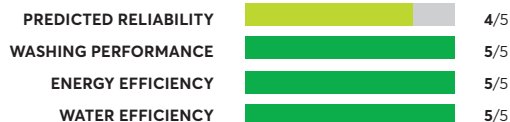

Samsung WF45T6200AW

🏆 Best Buy
Similar to tested model: Samsung WF45R6300AW

OVERALL SCORE

44 Rated Models

(as of June 2022)

Electrolux EFLS527UIW

✔ Recommended

OVERALL SCORE

Samsung FlexWash WV60M9900AV

✔ Recommended

OVERALL SCORE

Electrolux ELFW7637AT

✔ Recommended

OVERALL SCORE

Maytag MHW5630HW

✔ Recommended