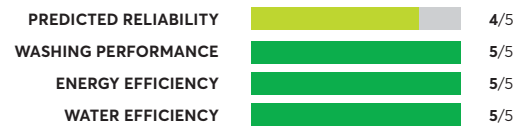

Recommended

OVERALL SCORE

83

44 Rated Models

(as of June 2022)

LG WM4200HWA

✔ Recommended
Similar to tested model: LG WM4500HBA

OVERALL SCORE

LG WM4500HBA

✔ Recommended

OVERALL SCORE

LG WM9000HVA¹

✔ Recommended

OVERALL SCORE

Samsung WF50A8500AV

✔ Recommended

OVERALL SCORE

Electrolux EFLS627UTT

✔ Recommended

OVERALL SCORE

Samsung FlexWash WV60A9900AV

✔ Recommended

OVERALL SCORE

Maytag MHW6630HW