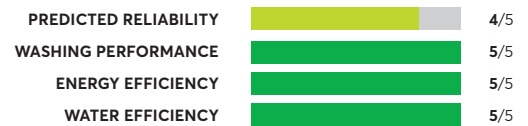

LG WM4500HBA

✔ Recommended

OVERALL SCORE

LG WM9000HVA¹

✔ Recommended

OVERALL SCORE

Samsung WF50A8500AV

✔ Recommended

OVERALL SCORE

Electrolux EFLS627UTT

✔ Recommended

OVERALL SCORE

Samsung FlexWash WV60A9900AV

✔ Recommended

OVERALL SCORE

Maytag MHW6630HW