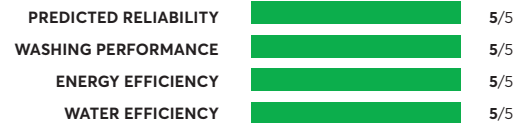

87

LG WM3400CW

Best Buy

Similar to tested model: LG WM3500CW

OVERALL SCORE

87

LG Signature WM9500HKA ¹

Recommended

OVERALL SCORE

86

LG WM3997HWA

Recommended

OVERALL SCORE

85

Speed Queen FR7005SN

Recommended