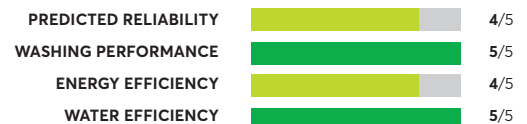

OVERALL SCORE

86

LG WM3997HWA

Recommended

OVERALL SCORE

85

Speed Queen FR7005SN

Recommended

Similar to tested model: Speed Queen FF7005WN

OVERALL SCORE

84

Speed Queen FR7005WN

Recommended

OVERALL SCORE

84

LG WM8100HVA