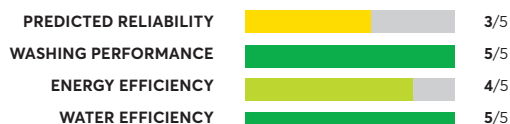

OVERALL SCORE

Samsung WF45B6300AW

OVERALL SCORE

Samsung WF45T6000AW

OVERALL SCORE

Samsung WF50A8600AE

OVERALL SCORE

44 Rated Models

(as of June 2022)

Samsung FlexWash WV55M9600AW

OVERALL SCORE

Whirlpool FFW5620HW

Similar to tested model: Whirlpool FFW6620HW

OVERALL SCORE

Whirlpool FFW6620HW

OVERALL SCORE

Whirlpool FFW8620HC

Similar to tested model: Whirlpool FFW9620HC

OVERALL SCORE

Whirlpool FFW9620HC

OVERALL SCORE

Electrolux EFLW427UIW

OVERALL SCORE

Whirlpool FFW560CHW