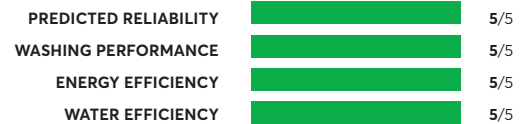

OVERALL SCORE

86

LG WM3997HWA

Recommended

OVERALL SCORE

85

Speed Queen FR7005SN

Recommended

Similar to tested model: Speed Queen FF7005WN

OVERALL SCORE

84

Speed Queen FR7005WN

Recommended

OVERALL SCORE

84

LG WM8100HVA