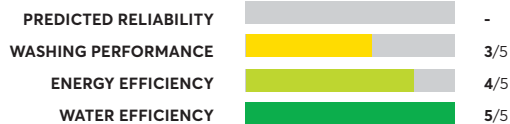

Midea MLH52S7AGS

OVERALL SCORE