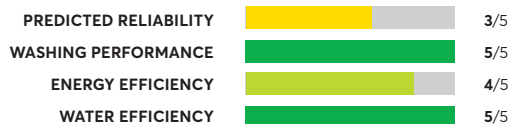

Whirlpool FFW8620HC

Similar to tested model: Whirlpool FFW9620HC

OVERALL SCORE

Whirlpool FFW9620HC

OVERALL SCORE

Electrolux EFLW427UIW

OVERALL SCORE

Whirlpool FFW560CHW

Similar to tested model: Whirlpool FFW862CHC

OVERALL SCORE

Whirlpool FFW862CHC

OVERALL SCORE

GE GFW550SSNWW

Similar to tested model: GE GFW650SSNWW

OVERALL SCORE

GE GFW650SSNWW

OVERALL SCORE

44 Rated Models

(as of June 2022)

GE GFW850SPNRS ¹

OVERALL SCORE

Electrolux ELFW7437AW

OVERALL SCORE

Amana NFW5800HW