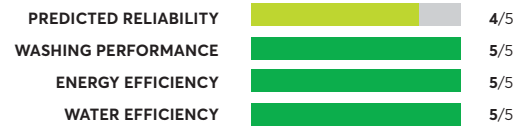

LG WM4500HBA

✔ Recommended

OVERALL SCORE

LG WM9000HVA¹

✔ Recommended

OVERALL SCORE

Samsung WF50A8500AV

✔ Recommended

OVERALL SCORE

Electrolux EFLS627UTT

✔ Recommended

OVERALL SCORE

Samsung FlexWash WV60A9900AV

✔ Recommended

OVERALL SCORE

Maytag MHW6630HW