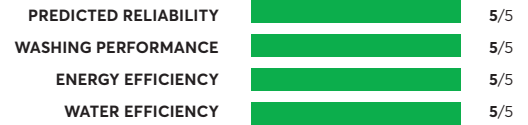

Similar to tested model: Speed Queen FF7005WN

OVERALL SCORE

84

Speed Queen FR7005WN

Recommended

OVERALL SCORE

84

LG WM8100HVA

Recommended

OVERALL SCORE

83

44 Rated Models

(as of June 2022)

LG WM4200HWA

✔ Recommended
Similar to tested model: LG WM4500HBA

OVERALL SCORE

LG WM4500HBA

✔ Recommended

OVERALL SCORE

LG WM9000HVA¹

✔ Recommended

OVERALL SCORE

Samsung WF50A8500AV

✔ Recommended