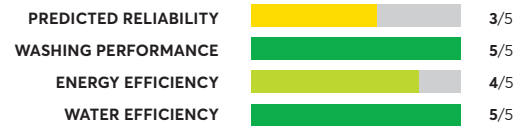

Maytag MHW6630HW

✔ Recommended

OVERALL SCORE