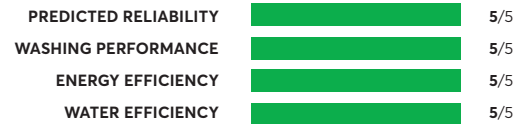

For the latest ratings and information, visit CR.org

44 Rated Models

(as of June 2022)

LG WM3900HWA

Recommended

OVERALL SCORE

87

LG WM4000HWA

Best Buy

Similar to tested model: LG WM3900HWA

OVERALL SCORE

87

LG WM3600HWA

Recommended

Similar to tested model: LG WM3500CW

OVERALL SCORE