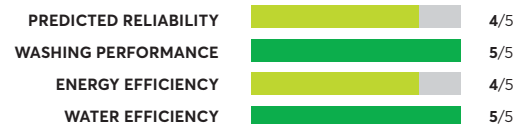

OVERALL SCORE

86

LG WM3997HWA

Recommended

OVERALL SCORE

85

Speed Queen FR7005SN

Recommended

Similar to tested model: Speed Queen FF7005WN

OVERALL SCORE

84

Speed Queen FR7005WN

Recommended

OVERALL SCORE

84

LG WM8100HVA

Recommended

OVERALL SCORE

83

44 Rated Models

(as of June 2022)

LG WM4200HWA

✔ Recommended
Similar to tested model: LG WM4500HBA

OVERALL SCORE