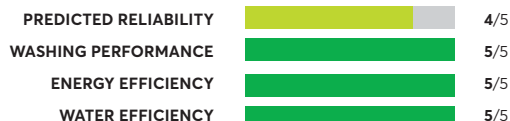

OVERALL SCORE

Maytag MHW8630HC

✔ Recommended

OVERALL SCORE

Samsung WF50A8800AV

✔ Recommended

OVERALL SCORE

Electrolux ELFW7537AW

OVERALL SCORE

Samsung WF45B6300AW

OVERALL SCORE

Samsung WF45T6000AW

OVERALL SCORE

Samsung WF50A8600AE

OVERALL SCORE

44 Rated Models

(as of June 2022)

Samsung FlexWash WV55M9600AW

OVERALL SCORE

Whirlpool FFW5620HW

Similar to tested model: Whirlpool FFW6620HW

OVERALL SCORE

Whirlpool FFW6620HW

OVERALL SCORE