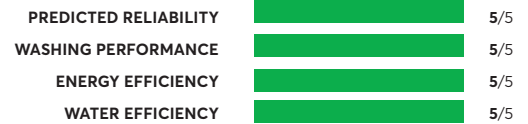

Similar to tested model: Speed Queen FF7005WN

OVERALL SCORE

84

Speed Queen FR7005WN

Recommended

OVERALL SCORE

84

LG WM8100HVA

Recommended

OVERALL SCORE

83

44 Rated Models

(as of June 2022)

LG WM4200HWA

✔ Recommended
Similar to tested model: LG WM4500HBA

OVERALL SCORE

LG WM4500HBA

✔ Recommended

OVERALL SCORE

LG WM9000HVA¹

✔ Recommended

OVERALL SCORE

Samsung WF50A8500AV

✔ Recommended