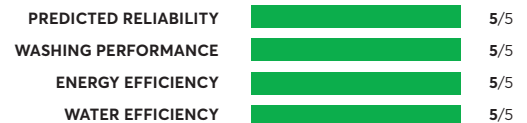

LG WM3600HWA

Recommended

Similar to tested model: LG WM3500CW

OVERALL SCORE

87