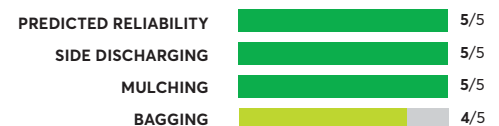

John Deere S100

✔ CR Recommended

OVERALL SCORE