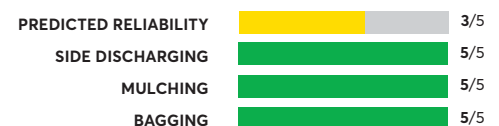

### John Deere S100

✔ CR Recommended

OVERALL SCORE

### Cub Cadet XT2 SLX50

✔ CR Recommended

OVERALL SCORE