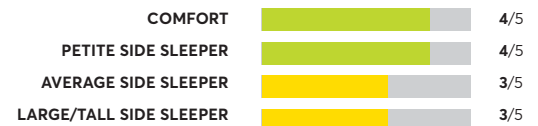

✓ Recommended

OVERALL SCORE

Casper Wave Hybrid

✓ Recommended

OVERALL SCORE

153 Rated Models

(as of March 2022)

Beautyrest BR-800 12" Medium Firm

Tuft & Needle Nod Hybrid MAT-NODH-01-Q⁷

Best Buy

OVERALL SCORE

Sealy Posturepedic Performance Copper II⁷

Recommended

OVERALL SCORE

Leesa Legend

Recommended

OVERALL SCORE

Beautyrest Silver BRS900-TSS Medium Firm Tight Top⁷

Best Buy

OVERALL SCORE

Sealy Posturepedic Premium Silver Chill⁷

Recommended

OVERALL SCORE

Diamond Intention Hybrid