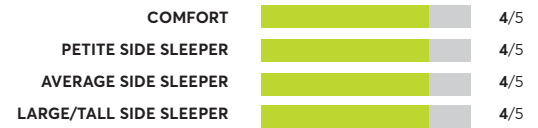

Recommended

OVERALL SCORE

Sealy Posturepedic Lawson LTD Cushion Firm¹

Best Buy

OVERALL SCORE

153 Rated Models

(as of March 2022)

Beautyrest PressureSmart 11.5" Firm

Recommended

OVERALL SCORE

Tuft & Needle Hybrid with Pillow top⁷

Recommended

OVERALL SCORE

King Koil Luxury Almond 13" Plush

Recommended

OVERALL SCORE

My Green Mattress Natural Escape

Recommended

OVERALL SCORE

Brooklyn Bedding Titan for Plus Size Sleep

Recommended

OVERALL SCORE

Beautyrest Black L-Class^{1,7}

Recommended