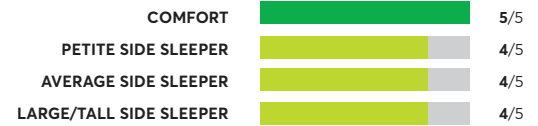

Avocado Green Mattress Pillowtop ^{2,5}

✓ Recommended

OVERALL SCORE