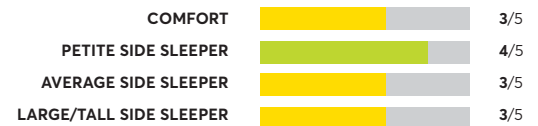

Best Buy

OVERALL SCORE

Sealy Posturepedic Summer Rose 12" Medium

Best Buy

OVERALL SCORE

153 Rated Models

(as of March 2022)

Stearns & Foster Estate Hurston 14" Cushion firm tight top

✔ Recommended

OVERALL SCORE

Purple 3

✔ Recommended

OVERALL SCORE

Purple 2 Hybrid Firm

✔ Recommended

OVERALL SCORE

Serta Perfect Sleeper Elite Trelleburg II 11.5" Firm

✔ Recommended

OVERALL SCORE

Saatva Classic Luxury Firm Eurotop

✔ Recommended

OVERALL SCORE

Diamond Transformation Hybrid

✔ Recommended