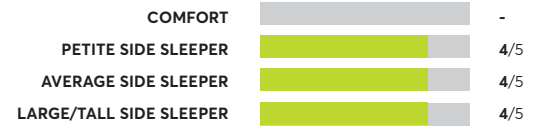

OVERALL SCORE

Avocado Green Mattress Pillowtop ^{2,5}

✓ Recommended

OVERALL SCORE

Charles P. Rogers Powercore Estate 5000 ²

✓ Recommended

OVERALL SCORE

Zoma Hybrid

✓ Recommended

OVERALL SCORE

Casper Wave Hybrid

✓ Recommended

OVERALL SCORE

153 Rated Models

(as of March 2022)

Beautyrest BR-800 12" Medium Firm