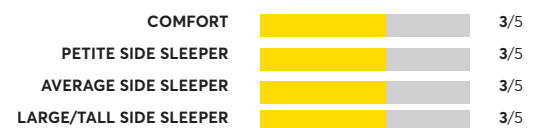

Tulo Hybrid 12" Firm

OVERALL SCORE

Sealy Posturepedic Plus Exuberant II

OVERALL SCORE

Sealy Posturepedic Plus Archer Glen V 13 Inch Cushion Firm

OVERALL SCORE

153 Rated Models

(as of March 2022)

Beautyrest Silver Adda 4 Medium Firm 11.75"

OVERALL SCORE

Serta iSeries 100 Firm 1,7

OVERALL SCORE

Sealy Posturepedic Cooper Mountain V Firm Euro Top 14"

OVERALL SCORE

Saatva Latex Hybrid

OVERALL SCORE