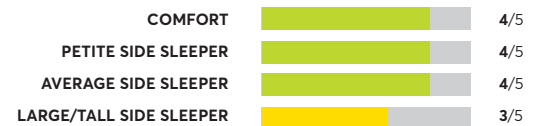

✓ Recommended

OVERALL SCORE

Casper Wave Hybrid

✓ Recommended

OVERALL SCORE

153 Rated Models

(as of March 2022)

Beautyrest BR-800 12" Medium Firm

Best Buy

OVERALL SCORE

Big Fig The Mattress for a Bigger Figure

Recommended

OVERALL SCORE

Charles P. Rogers Real Bed²

Recommended

OVERALL SCORE