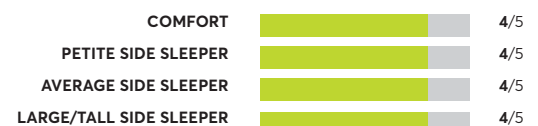

Ethan Allen EA Signature Firm ¹

✔ Recommended

OVERALL SCORE