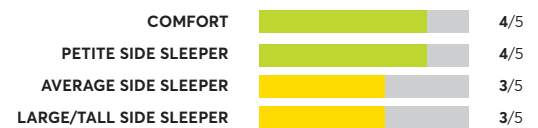

153 Rated Models

(as of March 2022)

Beautyrest Black X-Class 13.5

OVERALL SCORE

Kingsdown Passions Imagination ¹

OVERALL SCORE

Charles P. Rogers Estate SE

OVERALL SCORE

Helix Sleep Plus

OVERALL SCORE

Tempur-Pedic Tempur PRObreeze 12" Medium

OVERALL SCORE

Beautyrest Black K-Class Medium ⁷

OVERALL SCORE

Bear Hybrid Luxury Firm ^{1,7}

OVERALL SCORE

Tulo Hybrid 12" Firm

OVERALL SCORE

Sealy Posturepedic Plus Exuberant II

OVERALL SCORE

Sealy Posturepedic Plus Archer Glen V 13 Inch Cushion Firm

OVERALL SCORE

153 Rated Models

(as of March 2022)

Beautyrest Silver Adda 4 Medium Firm 11.75"

OVERALL SCORE

Serta iSeries 100 Firm 1,7

OVERALL SCORE

Sealy Posturepedic Cooper Mountain V Firm Euro Top 14"

OVERALL SCORE

Saatva Latex Hybrid

OVERALL SCORE