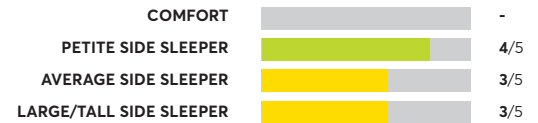

✓ Recommended

OVERALL SCORE

Casper Wave Hybrid

✓ Recommended

OVERALL SCORE

153 Rated Models

(as of March 2022)

Beautyrest BR-800 12" Medium Firm

Best Buy

OVERALL SCORE

Big Fig The Mattress for a Bigger Figure

Recommended

OVERALL SCORE

Charles P. Rogers Real Bed²

Recommended

OVERALL SCORE