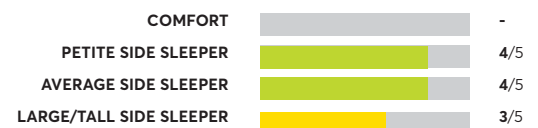

Bedgear M3 1.0 Medium Firm⁷

Recommended

OVERALL SCORE