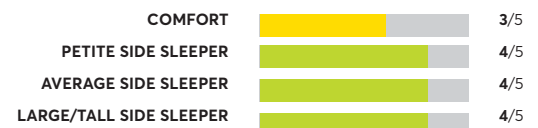

OVERALL SCORE

Bedgear M3 1.0 Medium Firm⁷

Recommended

OVERALL SCORE

Sealy Posturepedic Plus Opportune II

Recommended

OVERALL SCORE

Allswell Luxe Hybrid

Best Buy

OVERALL SCORE

Sealy Posturepedic Summer Rose 12" Medium

Best Buy

OVERALL SCORE

153 Rated Models

(as of March 2022)

Stearns & Foster Estate Hurston 14" Cushion firm tight top