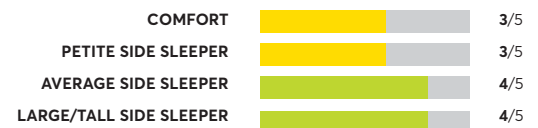

Beautyrest Black L-Class^{1,7}

Recommended

OVERALL SCORE