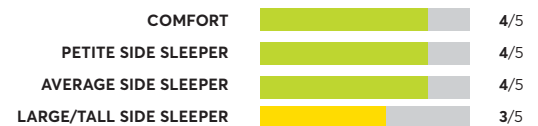

Tulo Hybrid 12" Firm

OVERALL SCORE

Sealy Posturepedic Plus Exuberant II

OVERALL SCORE

Sealy Posturepedic Plus Archer Glen V 13 Inch Cushion Firm

OVERALL SCORE

153 Rated Models

(as of March 2022)

Beautyrest Silver Adda 4 Medium Firm 11.75"

OVERALL SCORE

Serta iSeries 100 Firm 1,7

OVERALL SCORE

Sealy Posturepedic Cooper Mountain V Firm Euro Top 14"

OVERALL SCORE

Saatva Latex Hybrid

OVERALL SCORE

Tempur-Pedic Tempur-Adapt

OVERALL SCORE

Beautyrest Harmony Lux Carbon 13.75" Plush

OVERALL SCORE

Sealy Posturepedic Santa Paula V Firm Euro Top 13 Inch

OVERALL SCORE

Intellibed Azure

Similar to tested model: Intellibed Posture Perfect