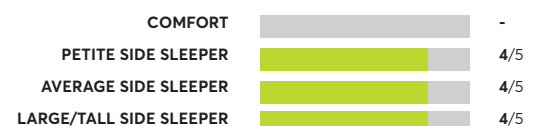

✔ Recommended

OVERALL SCORE

Awara Organic Luxury Hybrid

✔ Recommended

OVERALL SCORE

153 Rated Models

(as of March 2022)

| | | |
|--|---------------------------------------|--|
| <p>Denver Mattress Doctor's Choice Euro Top</p> | <p>OVERALL SCORE</p> <p>72</p> | <p>COMFORT 3/5</p> <p>PETITE SIDE SLEEPER 4/5</p> <p>AVERAGE SIDE SLEEPER 4/5</p> <p>LARGE/TALL SIDE SLEEPER 4/5</p> |
| <p>Serta iComfort CF 2000 12.5" Hybrid Firm</p> | <p>OVERALL SCORE</p> <p>72</p> | <p>COMFORT 3/5</p> <p>PETITE SIDE SLEEPER 4/5</p> <p>AVERAGE SIDE SLEEPER 4/5</p> <p>LARGE/TALL SIDE SLEEPER 3/5</p> |
| <p>Saatva HD</p> | <p>OVERALL SCORE</p> <p>72</p> | <p>COMFORT 4/5</p> <p>PETITE SIDE SLEEPER 4/5</p> <p>AVERAGE SIDE SLEEPER 4/5</p> <p>LARGE/TALL SIDE SLEEPER 4/5</p> |
| <p>Kingsdown Crown Imperial Empire ^{1,7}</p> | <p>OVERALL SCORE</p> <p>72</p> | <p>COMFORT 3/5</p> <p>PETITE SIDE SLEEPER 4/5</p> <p>AVERAGE SIDE SLEEPER 4/5</p> <p>LARGE/TALL SIDE SLEEPER 4/5</p> |
| <p>Sealy Response Performance Elm Avenue Firm 11 ¹</p> | <p>OVERALL SCORE</p> <p>72</p> | <p>COMFORT 3/5</p> <p>PETITE SIDE SLEEPER 4/5</p> <p>AVERAGE SIDE SLEEPER 4/5</p> <p>LARGE/TALL SIDE SLEEPER 4/5</p> |
| <p>Duxiana DUX 1001</p> | <p>OVERALL SCORE</p> <p>72</p> | <p>COMFORT -</p> <p>PETITE SIDE SLEEPER 4/5</p> <p>AVERAGE SIDE SLEEPER 4/5</p> <p>LARGE/TALL SIDE SLEEPER 5/5</p> |
| <p>Helix Sleep Midnight Luxe ^{1,7}</p> | <p>OVERALL SCORE</p> <p>72</p> | <p>COMFORT 4/5</p> <p>PETITE SIDE SLEEPER 4/5</p> <p>AVERAGE SIDE SLEEPER 4/5</p> <p>LARGE/TALL SIDE SLEEPER 4/5</p> |
| <p>WinkBeds The Plus</p> | <p>OVERALL SCORE</p> <p>72</p> | <p>COMFORT 4/5</p> <p>PETITE SIDE SLEEPER 4/5</p> <p>AVERAGE SIDE SLEEPER 4/5</p> <p>LARGE/TALL SIDE SLEEPER 4/5</p> |
| <p>Casper Nova Hybrid</p> | <p>OVERALL SCORE</p> <p>72</p> | <p>COMFORT 4/5</p> <p>PETITE SIDE SLEEPER 4/5</p> <p>AVERAGE SIDE SLEEPER 4/5</p> <p>LARGE/TALL SIDE SLEEPER 4/5</p> |
| <p>Sealy Posturepedic Essentials Trust II ⁷</p> | <p>OVERALL SCORE</p> <p>72</p> | <p>COMFORT 3/5</p> <p>PETITE SIDE SLEEPER 4/5</p> <p>AVERAGE SIDE SLEEPER 3/5</p> <p>LARGE/TALL SIDE SLEEPER 3/5</p> |