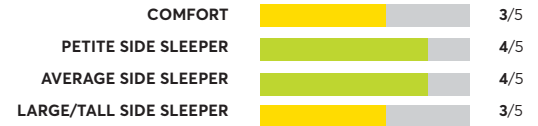

153 Rated Models

(as of March 2022)

Beautyrest BR-800 12" Medium Firm

Best Buy

OVERALL SCORE