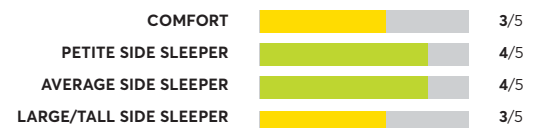

OVERALL SCORE

Bedgear M3 1.0 Medium Firm⁷

Recommended

OVERALL SCORE

Sealy Posturepedic Plus Opportune II

Recommended

OVERALL SCORE

Allswell Luxe Hybrid

Best Buy

OVERALL SCORE

Sealy Posturepedic Summer Rose 12" Medium

Best Buy

OVERALL SCORE

153 Rated Models

(as of March 2022)

Stearns & Foster Estate Hurston 14" Cushion firm tight top