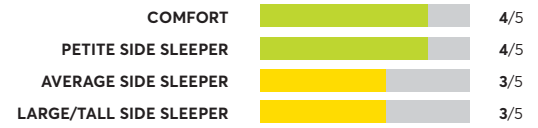

Tempur-Pedic Tempur PRObreeze 12" Medium

OVERALL SCORE