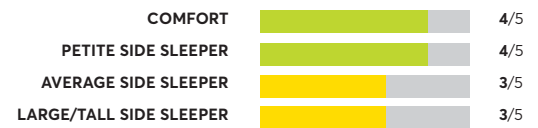

My Green Mattress Natural Escape

Recommended

OVERALL SCORE

Brooklyn Bedding Titan for Plus Size Sleep

Recommended

OVERALL SCORE

Beautyrest Black L-Class^{1,7}

Recommended

Best Buy

OVERALL SCORE

Sealy Posturepedic Summer Rose 12" Medium

Best Buy

OVERALL SCORE

153 Rated Models

(as of March 2022)

Stearns & Foster Estate Hurston 14" Cushion firm tight top