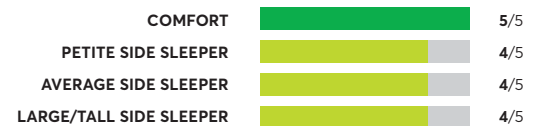

Beautyrest Silver Adda 4 Medium Firm 11.75"

OVERALL SCORE

Serta iSeries 100 Firm 1,7

OVERALL SCORE

Sealy Posturepedic Cooper Mountain V Firm Euro Top 14"

OVERALL SCORE

Saatva Latex Hybrid

OVERALL SCORE

Tempur-Pedic Tempur-Adapt

OVERALL SCORE

Beautyrest Harmony Lux Carbon 13.75" Plush

OVERALL SCORE

Sealy Posturepedic Santa Paula V Firm Euro Top 13 Inch

OVERALL SCORE

Intellibed Azure

Similar to tested model: Intellibed Posture Perfect

OVERALL SCORE

Ikea Haugsvar Hybrid

OVERALL SCORE

Bedgear M3 2.0 Medium Soft

OVERALL SCORE

153 Rated Models

(as of March 2022)

Sealy Posturepedic Premium Satisfied II 14" Cushion Firm Pillow Top