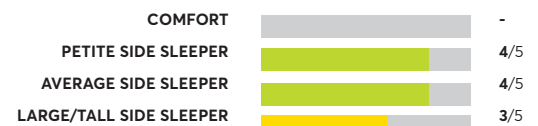

Serta Perfect Sleeper Elite Trelleburg II 11.5" Firm

✔ Recommended

OVERALL SCORE

Saatva Classic Luxury Firm Eurotop

✔ Recommended

OVERALL SCORE

Diamond Transformation Hybrid

✔ Recommended

OVERALL SCORE

Birch by Helix Natural

✔ Recommended

OVERALL SCORE

Puffy Lux Hybrid

✔ Recommended

OVERALL SCORE

Ethan Allen EA Signature Firm ¹