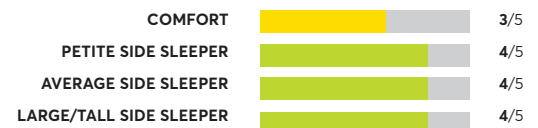

153 Rated Models

(as of March 2022)

Beautyrest Black X-Class 13.5

OVERALL SCORE

Kingsdown Passions Imagination ¹

OVERALL SCORE

Charles P. Rogers Estate SE

OVERALL SCORE

Helix Sleep Plus

OVERALL SCORE

Tempur-Pedic Tempur PRObreeze 12" Medium

OVERALL SCORE

Beautyrest Black K-Class Medium ⁷

OVERALL SCORE

Bear Hybrid Luxury Firm ^{1,7}

OVERALL SCORE

Tulo Hybrid 12" Firm

OVERALL SCORE

Sealy Posturepedic Plus Exuberant II

OVERALL SCORE

Sealy Posturepedic Plus Archer Glen V 13 Inch Cushion Firm

OVERALL SCORE

153 Rated Models

(as of March 2022)

Beautyrest Silver Adda 4 Medium Firm 11.75"

OVERALL SCORE

Serta iSeries 100 Firm 1,7

OVERALL SCORE

Sealy Posturepedic Cooper Mountain V Firm Euro Top 14"

OVERALL SCORE

Saatva Latex Hybrid

OVERALL SCORE