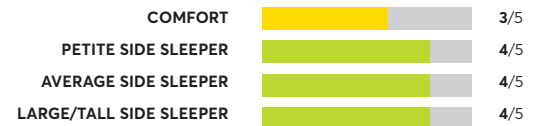

✓ Recommended

OVERALL SCORE

Casper Wave Hybrid

✓ Recommended

OVERALL SCORE

153 Rated Models

(as of March 2022)

Beautyrest BR-800 12" Medium Firm

Tuft & Needle Nod Hybrid MAT-NODH-01-Q⁷

Best Buy

OVERALL SCORE

Sealy Posturepedic Performance Copper II⁷

Recommended

OVERALL SCORE

Leesa Legend

Recommended

OVERALL SCORE

Beautyrest Silver BRS900-TSS Medium Firm Tight Top⁷

Best Buy

OVERALL SCORE

Sealy Posturepedic Premium Silver Chill⁷

Recommended

OVERALL SCORE

Diamond Intention Hybrid