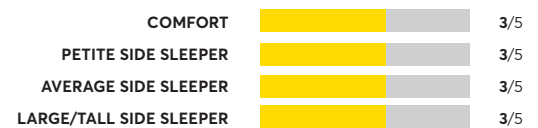

153 Rated Models

(as of March 2022)

Beautyrest Black X-Class 13.5

OVERALL SCORE

Kingsdown Passions Imagination ¹

OVERALL SCORE

Charles P. Rogers Estate SE

OVERALL SCORE

Helix Sleep Plus

OVERALL SCORE

Tempur-Pedic Tempur PRObreeze 12" Medium

OVERALL SCORE

Beautyrest Black K-Class Medium ⁷

OVERALL SCORE

Bear Hybrid Luxury Firm ^{1,7}

OVERALL SCORE

Tulo Hybrid 12" Firm

OVERALL SCORE

Sealy Posturepedic Plus Exuberant II

OVERALL SCORE

Sealy Posturepedic Plus Archer Glen V 13 Inch Cushion Firm

OVERALL SCORE

153 Rated Models

(as of March 2022)

Beautyrest Silver Adda 4 Medium Firm 11.75"

OVERALL SCORE

Serta iSeries 100 Firm 1,7

OVERALL SCORE

Sealy Posturepedic Cooper Mountain V Firm Euro Top 14"

OVERALL SCORE

Saatva Latex Hybrid

OVERALL SCORE