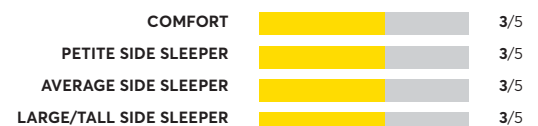

Beautyrest Silver Adda 4 Medium Firm 11.75"

OVERALL SCORE

Serta iSeries 100 Firm 1,7

OVERALL SCORE

Sealy Posturepedic Cooper Mountain V Firm Euro Top 14"

OVERALL SCORE

Saatva Latex Hybrid

OVERALL SCORE

Tempur-Pedic Tempur-Adapt

OVERALL SCORE

Beautyrest Harmony Lux Carbon 13.75" Plush

OVERALL SCORE

Sealy Posturepedic Santa Paula V Firm Euro Top 13 Inch

OVERALL SCORE

Intellibed Azure

Similar to tested model: Intellibed Posture Perfect

OVERALL SCORE

Ikea Haugsvar Hybrid

OVERALL SCORE

Bedgear M3 2.0 Medium Soft

OVERALL SCORE

153 Rated Models

(as of March 2022)

Sealy Posturepedic Premium Satisfied II 14" Cushion Firm Pillow Top