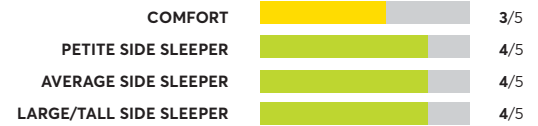

153 Rated Models

(as of March 2022)

Avocado Green ^{2,5}

✓ Recommended

OVERALL SCORE

Denver Mattress Doctor's Choice Plush

🏆 Best Buy

OVERALL SCORE