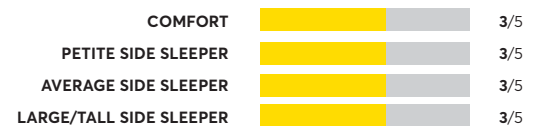

Tulo Hybrid 12" Firm

OVERALL SCORE

Sealy Posturepedic Plus Exuberant II

OVERALL SCORE

Sealy Posturepedic Plus Archer Glen V 13 Inch Cushion Firm

OVERALL SCORE

153 Rated Models

(as of March 2022)

Beautyrest Silver Adda 4 Medium Firm 11.75"

OVERALL SCORE

Serta iSeries 100 Firm 1,7

OVERALL SCORE

Sealy Posturepedic Cooper Mountain V Firm Euro Top 14"

OVERALL SCORE

Saatva Latex Hybrid

OVERALL SCORE

Tempur-Pedic Tempur-Adapt

OVERALL SCORE

Beautyrest Harmony Lux Carbon 13.75" Plush

OVERALL SCORE

Sealy Posturepedic Santa Paula V Firm Euro Top 13 Inch

OVERALL SCORE

Intellibed Azure

Similar to tested model: Intellibed Posture Perfect