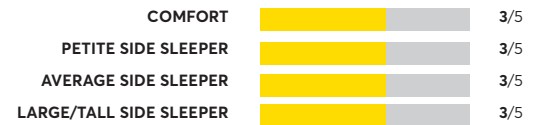

Tulo Hybrid 12" Firm

OVERALL SCORE

Sealy Posturepedic Plus Exuberant II

OVERALL SCORE

Sealy Posturepedic Plus Archer Glen V 13 Inch Cushion Firm

OVERALL SCORE

153 Rated Models

(as of March 2022)

Beautyrest Silver Adda 4 Medium Firm 11.75"

OVERALL SCORE

Serta iSeries 100 Firm 1,7

OVERALL SCORE

Sealy Posturepedic Cooper Mountain V Firm Euro Top 14"

OVERALL SCORE

Saatva Latex Hybrid

OVERALL SCORE