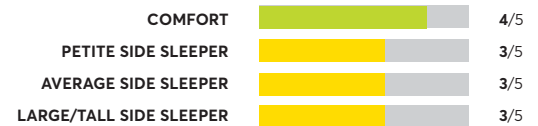

Tulo Hybrid 12" Firm

OVERALL SCORE

Sealy Posturepedic Plus Exuberant II

OVERALL SCORE

Sealy Posturepedic Plus Archer Glen V 13 Inch Cushion Firm

OVERALL SCORE

153 Rated Models

(as of March 2022)

Beautyrest Silver Adda 4 Medium Firm 11.75"

OVERALL SCORE

Serta iSeries 100 Firm 1,7

OVERALL SCORE

Sealy Posturepedic Cooper Mountain V Firm Euro Top 14"

OVERALL SCORE

Saatva Latex Hybrid

OVERALL SCORE

Tempur-Pedic Tempur-Adapt

OVERALL SCORE

Beautyrest Harmony Lux Carbon 13.75" Plush

OVERALL SCORE

Sealy Posturepedic Santa Paula V Firm Euro Top 13 Inch

OVERALL SCORE

Intellibed Azure

Similar to tested model: Intellibed Posture Perfect