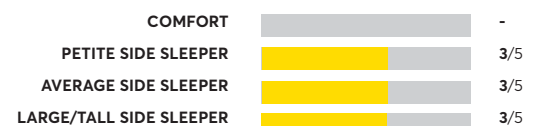

OVERALL SCORE

Beautyrest Silver BRS900-TSS Medium Firm Tight Top⁷

Best Buy

OVERALL SCORE

Sealy Posturepedic Premium Silver Chill⁷

Recommended

OVERALL SCORE

Diamond Intention Hybrid

Recommended

OVERALL SCORE

Sealy Posturepedic Lawson LTD Cushion Firm¹

Best Buy

OVERALL SCORE

153 Rated Models

(as of March 2022)

Beautyrest PressureSmart 11.5" Firm