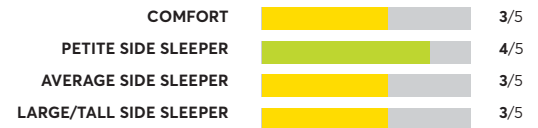

153 Rated Models

(as of March 2022)

Beautyrest PressureSmart 11.5" Firm

Recommended

OVERALL SCORE