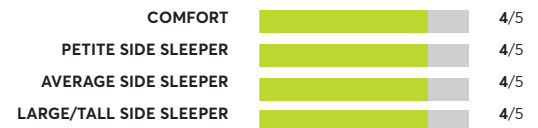

Recommended

OVERALL SCORE

Sealy Posturepedic Lawson LTD Cushion Firm¹

Best Buy

OVERALL SCORE

153 Rated Models

(as of March 2022)

Beautyrest PressureSmart 11.5" Firm

Recommended

OVERALL SCORE

Tuft & Needle Hybrid with Pillow top⁷

Recommended

OVERALL SCORE

King Koil Luxury Almond 13" Plush

Recommended

OVERALL SCORE

My Green Mattress Natural Escape

Recommended

OVERALL SCORE

Brooklyn Bedding Titan for Plus Size Sleep

Recommended

OVERALL SCORE

Beautyrest Black L-Class^{1,7}

Recommended