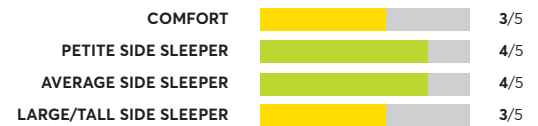

Tulo Hybrid 12" Firm

OVERALL SCORE

Sealy Posturepedic Plus Exuberant II

OVERALL SCORE

Sealy Posturepedic Plus Archer Glen V 13 Inch Cushion Firm

OVERALL SCORE

153 Rated Models

(as of March 2022)

Beautyrest Silver Adda 4 Medium Firm 11.75"

OVERALL SCORE

Serta iSeries 100 Firm 1,7

OVERALL SCORE

Sealy Posturepedic Cooper Mountain V Firm Euro Top 14"

OVERALL SCORE

Saatva Latex Hybrid

OVERALL SCORE