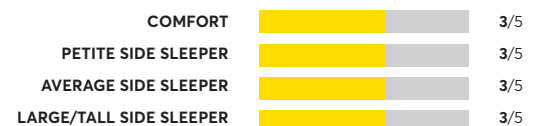

Beautyrest Silver Adda 4 Medium Firm 11.75"

OVERALL SCORE

Serta iSeries 100 Firm 1,7

OVERALL SCORE

Sealy Posturepedic Cooper Mountain V Firm Euro Top 14"

OVERALL SCORE

Saatva Latex Hybrid

OVERALL SCORE

Tempur-Pedic Tempur-Adapt

OVERALL SCORE

Beautyrest Harmony Lux Carbon 13.75" Plush

OVERALL SCORE

Sealy Posturepedic Santa Paula V Firm Euro Top 13 Inch

OVERALL SCORE

Intellibed Azure

Similar to tested model: Intellibed Posture Perfect

OVERALL SCORE

Ikea Haugsvar Hybrid

OVERALL SCORE

Bedgear M3 2.0 Medium Soft

OVERALL SCORE

153 Rated Models

(as of March 2022)

Sealy Posturepedic Premium Satisfied II 14" Cushion Firm Pillow Top