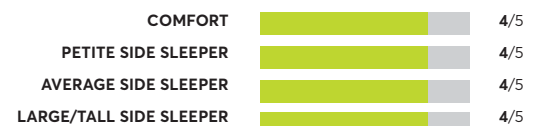

OVERALL SCORE

Birch by Helix Natural

✔ Recommended

OVERALL SCORE

Puffy Lux Hybrid

✔ Recommended

OVERALL SCORE

Ethan Allen EA Signature Firm ¹