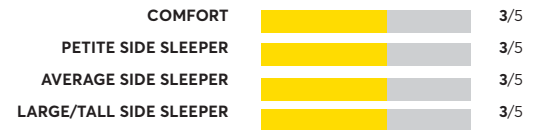

153 Rated Models

(as of March 2022)

Beautyrest Black X-Class 13.5

OVERALL SCORE

Kingsdown Passions Imagination ¹

OVERALL SCORE

Charles P. Rogers Estate SE

OVERALL SCORE