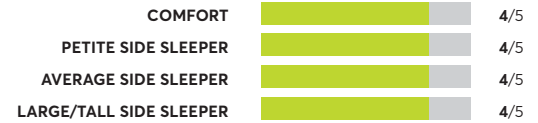

Best Buy

OVERALL SCORE

Sealy Posturepedic Summer Rose 12" Medium

Best Buy

OVERALL SCORE

153 Rated Models

(as of March 2022)

Stearns & Foster Estate Hurston 14" Cushion firm tight top

✔ Recommended

OVERALL SCORE

Purple 3

✔ Recommended

OVERALL SCORE

Purple 2 Hybrid Firm

✔ Recommended

OVERALL SCORE

Serta Perfect Sleeper Elite Trelleburg II 11.5" Firm

✔ Recommended

OVERALL SCORE

Saatva Classic Luxury Firm Eurotop

✔ Recommended

OVERALL SCORE

Diamond Transformation Hybrid

✔ Recommended