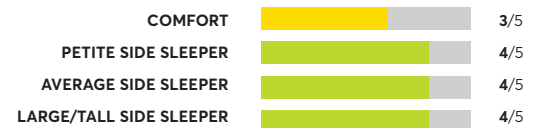

Recommended

OVERALL SCORE

Sealy Posturepedic Lawson LTD Cushion Firm¹

Best Buy

OVERALL SCORE

153 Rated Models

(as of March 2022)

Beautyrest PressureSmart 11.5" Firm

Recommended

OVERALL SCORE

Tuft & Needle Hybrid with Pillow top⁷

Recommended

OVERALL SCORE

King Koil Luxury Almond 13" Plush

Recommended

OVERALL SCORE

My Green Mattress Natural Escape

Recommended

OVERALL SCORE

Brooklyn Bedding Titan for Plus Size Sleep

Recommended

OVERALL SCORE

Beautyrest Black L-Class^{1,7}

Recommended