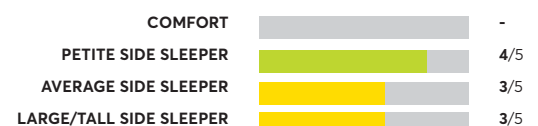

OVERALL SCORE

Ikea Haugsvar Hybrid

OVERALL SCORE

Bedgear M3 2.0 Medium Soft

OVERALL SCORE

153 Rated Models

(as of March 2022)

Sealy Posturepedic Premium Satisfied II 14" Cushion Firm Pillow Top

OVERALL SCORE: **66**

| | | |
|-------------------------|--|-----|
| COMFORT | | 3/5 |
| PETITE SIDE SLEEPER | | 3/5 |
| AVERAGE SIDE SLEEPER | | 3/5 |
| LARGE/TALL SIDE SLEEPER | | 3/5 |

Sealy to Go 12" Hybrid ⁷

OVERALL SCORE: **66**

| | | |
|-------------------------|--|-----|
| COMFORT | | 3/5 |
| PETITE SIDE SLEEPER | | 4/5 |
| AVERAGE SIDE SLEEPER | | 3/5 |
| LARGE/TALL SIDE SLEEPER | | 3/5 |

Ikea Hjeljestad Pillowtop