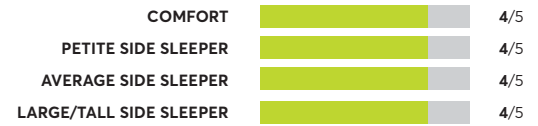

OVERALL SCORE

Avocado Green Mattress Pillowtop ^{2,5}

✓ Recommended

OVERALL SCORE

Charles P. Rogers Powercore Estate 5000 ²

✓ Recommended

OVERALL SCORE

Zoma Hybrid

✓ Recommended

OVERALL SCORE

Casper Wave Hybrid

✓ Recommended

OVERALL SCORE

153 Rated Models

(as of March 2022)

Beautyrest BR-800 12" Medium Firm