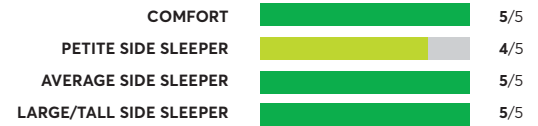

153 Rated Models

(as of March 2022)

Avocado Green ^{2,5}

✓ Recommended

OVERALL SCORE

Denver Mattress Doctor's Choice Plush

🏆 Best Buy

OVERALL SCORE