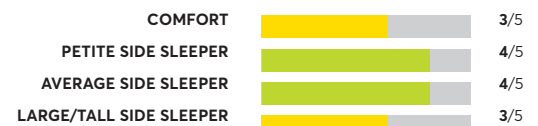

✓ Recommended

OVERALL SCORE

Casper Wave Hybrid

✓ Recommended

OVERALL SCORE

153 Rated Models

(as of March 2022)

Beautyrest BR-800 12" Medium Firm

Tuft & Needle Nod Hybrid MAT-NODH-01-Q⁷

Best Buy

OVERALL SCORE

Sealy Posturepedic Performance Copper II⁷

Recommended

OVERALL SCORE

Leesa Legend

Recommended

OVERALL SCORE

Beautyrest Silver BRS900-TSS Medium Firm Tight Top⁷

Best Buy

OVERALL SCORE

Sealy Posturepedic Premium Silver Chill⁷

Recommended

OVERALL SCORE

Diamond Intention Hybrid