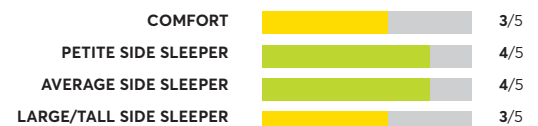

OVERALL SCORE

Beautyrest Silver BRS900-TSS Medium Firm Tight Top⁷

Best Buy

OVERALL SCORE

Sealy Posturepedic Premium Silver Chill⁷

Recommended

OVERALL SCORE

Diamond Intention Hybrid

Recommended

OVERALL SCORE

Sealy Posturepedic Lawson LTD Cushion Firm¹

Best Buy

OVERALL SCORE

153 Rated Models

(as of March 2022)

Beautyrest PressureSmart 11.5" Firm