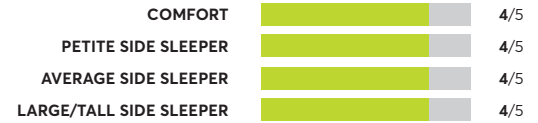

153 Rated Models

(as of March 2022)

Stearns & Foster Estate Hurston 14" Cushion firm tight top

✔ Recommended

OVERALL SCORE