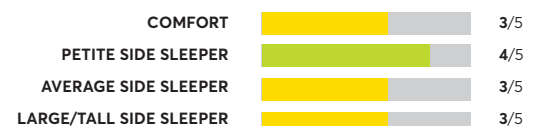

OVERALL SCORE

Beautyrest Silver BRS900-TSS Medium Firm Tight Top⁷

Best Buy

OVERALL SCORE

Sealy Posturepedic Premium Silver Chill⁷

Recommended

OVERALL SCORE

Diamond Intention Hybrid

Recommended

OVERALL SCORE

Sealy Posturepedic Lawson LTD Cushion Firm¹

Best Buy

OVERALL SCORE

153 Rated Models

(as of March 2022)

Beautyrest PressureSmart 11.5" Firm