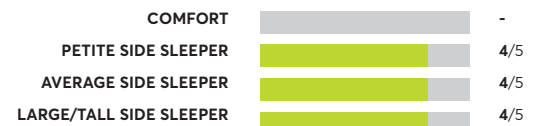

Serta Perfect Sleeper Elite Trelleburg II 11.5" Firm

✔ Recommended

OVERALL SCORE

Saatva Classic Luxury Firm Eurotop

✔ Recommended

OVERALL SCORE

Diamond Transformation Hybrid

✔ Recommended

OVERALL SCORE

Birch by Helix Natural

✔ Recommended

OVERALL SCORE

Puffy Lux Hybrid

✔ Recommended

OVERALL SCORE

Ethan Allen EA Signature Firm ¹