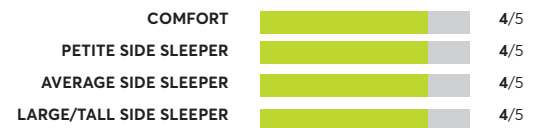

Helix Sleep Plus

OVERALL SCORE