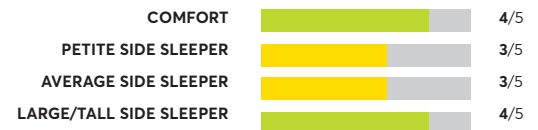

153 Rated Models

(as of March 2022)

Beautyrest Black X-Class 13.5

OVERALL SCORE

Kingsdown Passions Imagination ¹

OVERALL SCORE

Charles P. Rogers Estate SE

OVERALL SCORE

Tulo Hybrid 12" Firm

OVERALL SCORE

Sealy Posturepedic Plus Exuberant II

OVERALL SCORE

Sealy Posturepedic Plus Archer Glen V 13 Inch Cushion Firm

OVERALL SCORE

153 Rated Models

(as of March 2022)