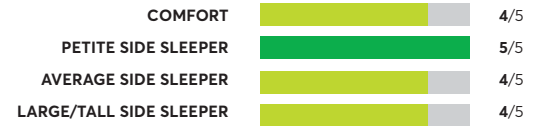

153 Rated Models

(as of March 2022)

Avocado Green ^{2,5}

✓ Recommended

OVERALL SCORE

Denver Mattress Doctor's Choice Plush

🏆 Best Buy

OVERALL SCORE

Casper Original Hybrid (2020)

✓ Recommended

OVERALL SCORE

Ethan Allen EA Signature Platinum Plush ^{1,2}

✓ Recommended

OVERALL SCORE

SleepFresh Hybrid

✓ Recommended

✓ Recommended

OVERALL SCORE

Casper Wave Hybrid

✓ Recommended

OVERALL SCORE

153 Rated Models

(as of March 2022)

Beautyrest BR-800 12" Medium Firm