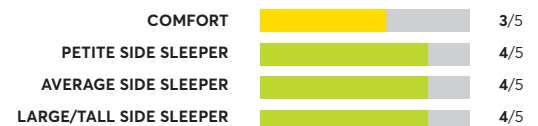

Tulo Hybrid 12" Firm

OVERALL SCORE

Sealy Posturepedic Plus Exuberant II

OVERALL SCORE

Sealy Posturepedic Plus Archer Glen V 13 Inch Cushion Firm

OVERALL SCORE

153 Rated Models

(as of March 2022)

Beautyrest Silver Adda 4 Medium Firm 11.75"

OVERALL SCORE

Serta iSeries 100 Firm 1,7

OVERALL SCORE

Sealy Posturepedic Cooper Mountain V Firm Euro Top 14"

OVERALL SCORE

Saatva Latex Hybrid

OVERALL SCORE

Tempur-Pedic Tempur-Adapt

OVERALL SCORE

Beautyrest Harmony Lux Carbon 13.75" Plush

OVERALL SCORE

Sealy Posturepedic Santa Paula V Firm Euro Top 13 Inch

OVERALL SCORE

Intellibed Azure

Similar to tested model: Intellibed Posture Perfect