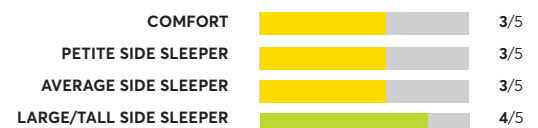

Best Buy

OVERALL SCORE

Sealy Posturepedic Summer Rose 12" Medium

Best Buy

OVERALL SCORE

153 Rated Models

(as of March 2022)

Stearns & Foster Estate Hurston 14" Cushion firm tight top