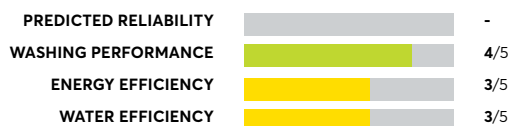

Insignia NS-TWM45W1

OVERALL SCORE