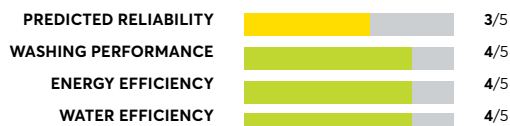

GE GTW840CSNWS

OVERALL SCORE