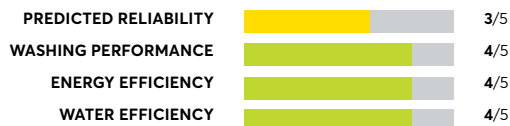

GE GTW840CPNDG

Similar to tested model: GE GTW840CSNWS

OVERALL SCORE