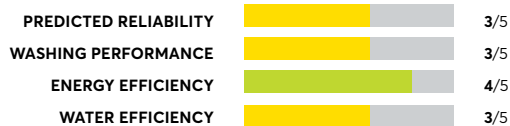

Top-Load HE Washers (36)

(as of March 2022)

<p>Whirlpool WTW8120HC</p>	<p>OVERALL SCORE</p> <p>63</p>	<p>PREDICTED RELIABILITY 3/5</p> <p>WASHING PERFORMANCE 4/5</p> <p>ENERGY EFFICIENCY 4/5</p> <p>WATER EFFICIENCY 3/5</p>
<p>GE GTW500ASNWS</p>	<p>OVERALL SCORE</p> <p>63</p>	<p>PREDICTED RELIABILITY 3/5</p> <p>WASHING PERFORMANCE 4/5</p> <p>ENERGY EFFICIENCY 4/5</p> <p>WATER EFFICIENCY 4/5</p>
<p>Whirlpool WTW7120HW</p>	<p>OVERALL SCORE</p> <p>62</p>	<p>PREDICTED RELIABILITY 3/5</p> <p>WASHING PERFORMANCE 3/5</p> <p>ENERGY EFFICIENCY 4/5</p> <p>WATER EFFICIENCY 3/5</p>
<p>Whirlpool WTW8127LC</p>	<p>OVERALL SCORE</p> <p>62</p>	<p>PREDICTED RELIABILITY 3/5</p> <p>WASHING PERFORMANCE 3/5</p> <p>ENERGY EFFICIENCY 4/5</p> <p>WATER EFFICIENCY 3/5</p>
<p>Whirlpool WTW5100HW</p>	<p>OVERALL SCORE</p> <p>61</p>	<p>PREDICTED RELIABILITY 3/5</p> <p>WASHING PERFORMANCE 4/5</p> <p>ENERGY EFFICIENCY 3/5</p> <p>WATER EFFICIENCY 3/5</p>
<p>Kenmore 31312</p>	<p>OVERALL SCORE</p> <p>61</p>	<p>PREDICTED RELIABILITY 3/5</p> <p>WASHING PERFORMANCE 4/5</p> <p>ENERGY EFFICIENCY 3/5</p> <p>WATER EFFICIENCY 3/5</p>
<p>GE GTW720BSNWS</p>	<p>OVERALL SCORE</p> <p>61</p>	<p>PREDICTED RELIABILITY 3/5</p> <p>WASHING PERFORMANCE 4/5</p> <p>ENERGY EFFICIENCY 4/5</p> <p>WATER EFFICIENCY 3/5</p>
<p>Midea MLV45N3BWW</p>	<p>OVERALL SCORE</p> <p>61</p>	<p>PREDICTED RELIABILITY -</p> <p>WASHING PERFORMANCE 5/5</p> <p>ENERGY EFFICIENCY 3/5</p> <p>WATER EFFICIENCY 3/5</p>
<p>Whirlpool WTW6120HW Similar to tested model: Whirlpool WTW5100HW</p>	<p>OVERALL SCORE</p> <p>61</p>	<p>PREDICTED RELIABILITY 3/5</p> <p>WASHING PERFORMANCE 4/5</p> <p>ENERGY EFFICIENCY 3/5</p> <p>WATER EFFICIENCY 3/5</p>
<p>GE GTW680BSJWS</p>	<p>OVERALL SCORE</p> <p>61</p>	<p>PREDICTED RELIABILITY 3/5</p> <p>WASHING PERFORMANCE 3/5</p> <p>ENERGY EFFICIENCY 4/5</p> <p>WATER EFFICIENCY 4/5</p>