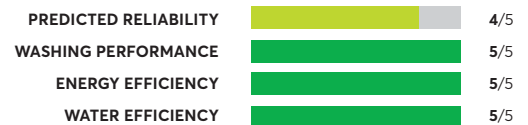

### LG WM9000HVA <sup>1</sup>

✔ Recommended

OVERALL SCORE

86

### LG WM3900HWA

✔ Recommended

OVERALL SCORE

86