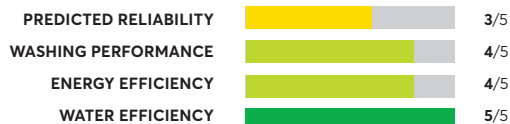

GE GFW430SSMWW

Similar to tested model: GE GFW450SSMWW

OVERALL SCORE