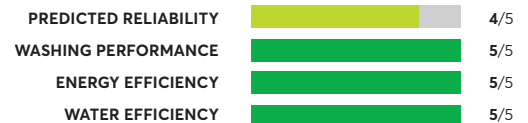

LG WM4000HWA

🏆 Best Buy

Similar to tested model: LG WM3900HWA

OVERALL SCORE

86