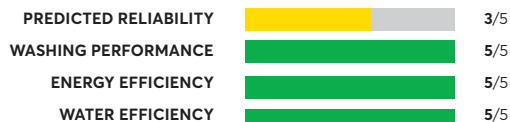

Samsung FlexWash WV60M9900AV 🌱

✔ Recommended

OVERALL SCORE