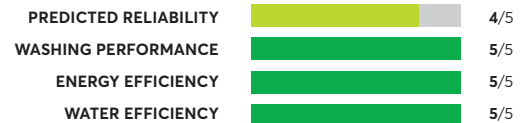

LG WM3600HWA

✔ Recommended

Similar to tested model: LG WM3500CW

OVERALL SCORE

86