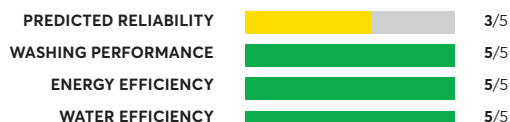

Samsung WF45R6300AW

✔ Recommended

OVERALL SCORE