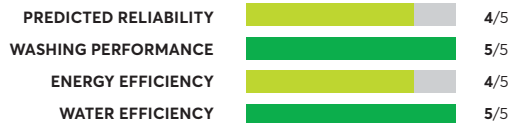

47 Rated Models

(as of March 2022)

Speed Queen FR7002WN

✔ Recommended

Similar to tested model: Speed Queen FF7005WN

OVERALL SCORE