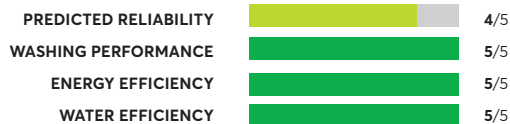

## LG WM4200HWA

✔ Recommended

Similar to tested model: LG WM4500HBA

OVERALL SCORE

## LG WM4500HBA

✔ Recommended

OVERALL SCORE