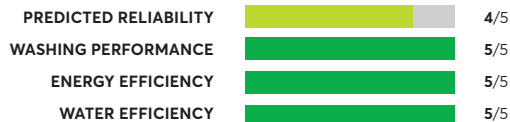

Electrolux EFLS527UIW 🌱

✔ Recommended

OVERALL SCORE