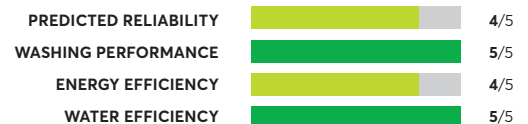

### LG WM3997HWA

✔ Recommended

OVERALL SCORE

84

### Speed Queen FF7005WN

✔ Recommended

OVERALL SCORE

83