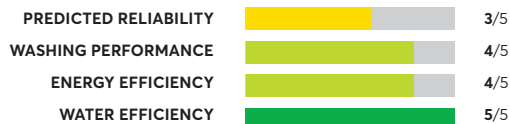

GE GFW450SSMWW

OVERALL SCORE