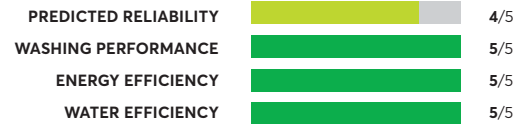

## 47 Rated Models

(as of March 2022)

### LG WM9000HVA <sup>1</sup>

✔ Recommended

OVERALL SCORE

86