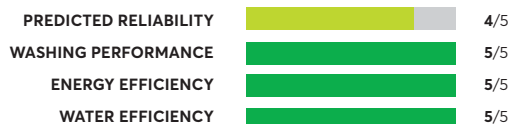

## Samsung FlexWash WV60A9900AV

✔ Recommended

OVERALL SCORE

## Electrolux EFLS627UTT

✔ Recommended

OVERALL SCORE