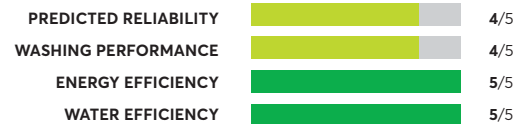

### LG WM3400CW

🏆 Best Buy

Similar to tested model: LG WM3500CW

OVERALL SCORE

86

### LG Signature WM9500HKA <sup>1</sup>

✔ Recommended

OVERALL SCORE

85