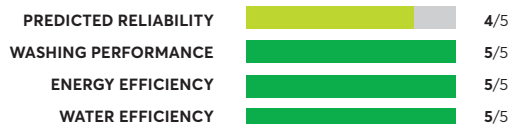

LG WM4200HWA

✔ Recommended

Similar to tested model: LG WM4500HBA

OVERALL SCORE