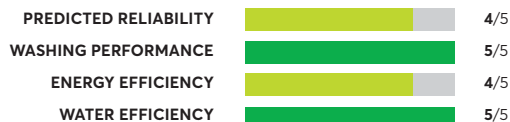

Electrolux ELFW7537AW

OVERALL SCORE