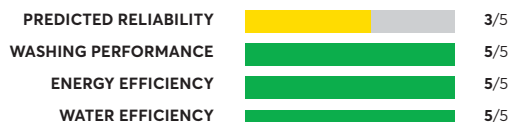

Samsung WF45T6200AW

🏆 Best Buy

Similar to tested model: Samsung WF45R6300AW

OVERALL SCORE