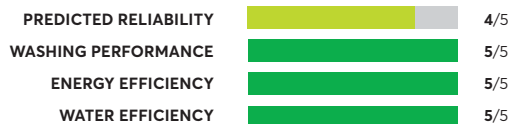

Kenmore Elite 41982

✔ Recommended

OVERALL SCORE