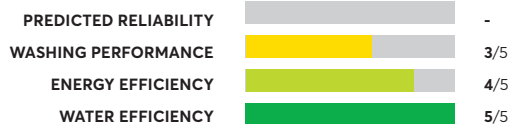

Midea MLH52S7AGS

OVERALL SCORE