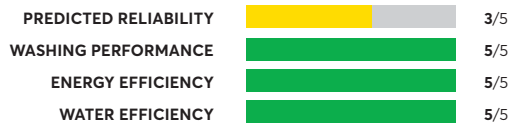

Samsung WF50A8500AV

✔ Recommended

OVERALL SCORE