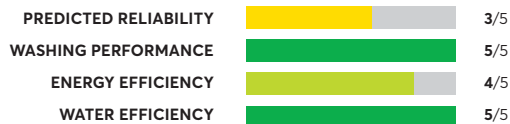

Maytag MHW6630HW

✔ Recommended

OVERALL SCORE