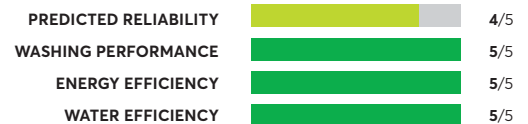

### LG Signature WM9500HKA <sup>1</sup>

✔ Recommended

OVERALL SCORE

85

### LG WM3997HWA

✔ Recommended

OVERALL SCORE

84