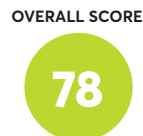

Casper Wave Hybrid
✔ Recommended