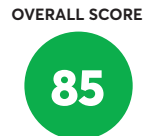

138 Rated Models  
(as of December 2021)

**Avocado Green** <sup>2,5</sup>  
✔ Recommended

**Denver Mattress Doctor's Choice Plush**  
🏆 Best Buy

**Casper Original Hybrid (2020)**  
✔ Recommended

**Ethan Allen EA Signature Platinum Plush** <sup>1,2</sup>  
✔ Recommended