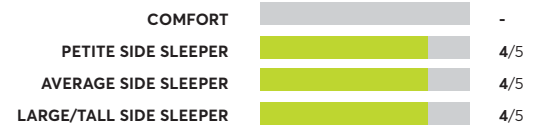

SleepFresh Hybrid
✔ Recommended