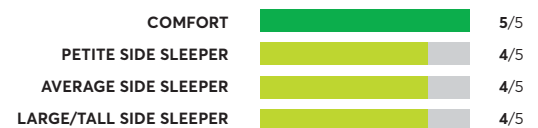

Avocado Green Mattress Pillowtop ^{2,5}
✔ Recommended