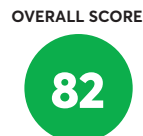

138 Rated Models  
(as of December 2021)

**Avocado Green** <sup>2,5</sup>  
✔ Recommended

**Denver Mattress Doctor's Choice Plush**  
🏆 Best Buy

**Casper Original Hybrid (2020)**  
✔ Recommended

**Ethan Allen EA Signature Platinum Plush** <sup>1,2</sup>  
✔ Recommended