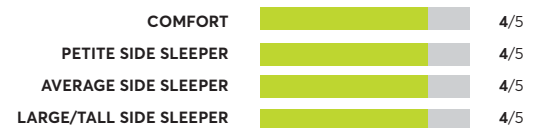

Charles P. Rogers Powercore Estate 5000 ²
✔ Recommended