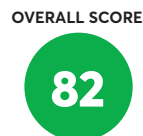

138 Rated Models  
(as of December 2021)

**Avocado Green** <sup>2,5</sup>  
✔ Recommended

**Denver Mattress Doctor's Choice Plush**  
🏆 Best Buy

**Casper Original Hybrid (2020)**  
✔ Recommended

**Ethan Allen EA Signature Platinum Plush** <sup>1,2</sup>  
✔ Recommended