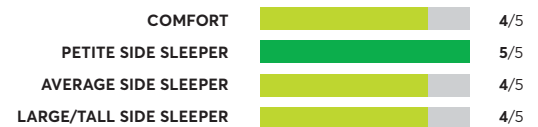

138 Rated Models  
(as of December 2021)

**Avocado Green** <sup>2,5</sup>  
✔ Recommended

**Denver Mattress Doctor's Choice Plush**  
🏆 Best Buy

**Casper Original Hybrid (2020)**  
✔ Recommended

**Ethan Allen EA Signature Platinum Plush** <sup>1,2</sup>  
✔ Recommended