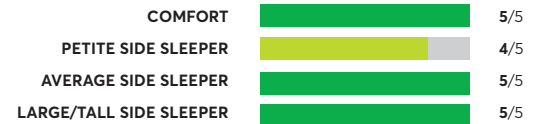

138 Rated Models  
(as of December 2021)

**Avocado Green** <sup>2,5</sup>  
✔ Recommended

**Denver Mattress Doctor's Choice Plush**  
🏆 Best Buy

**Casper Original Hybrid (2020)**  
✔ Recommended

**Ethan Allen EA Signature Platinum Plush** <sup>1,2</sup>  
✔ Recommended