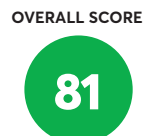

138 Rated Models  
(as of December 2021)

**Avocado Green** <sup>2,5</sup>  
✔ Recommended

**Denver Mattress Doctor's Choice Plush**  
🏆 Best Buy

**Casper Original Hybrid (2020)**  
✔ Recommended

**Ethan Allen EA Signature Platinum Plush** <sup>1,2</sup>  
✔ Recommended