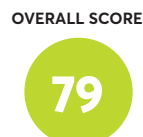

Charles P. Rogers Powercore Estate 5000 ²
✔ Recommended