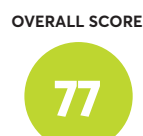

# 138 Rated Models

(as of December 2021)

<p><b>Charles P. Rogers Real Bed</b> <sup>2</sup></p> <p>✔ Recommended</p>	<p>OVERALL SCORE</p> <p><b>76</b></p>	<p>COMFORT  4/5</p> <p>PETITE SIDE SLEEPER  4/5</p> <p>AVERAGE SIDE SLEEPER  4/5</p> <p>LARGE/TALL SIDE SLEEPER  3/5</p>
<p><b>Tuft &amp; Needle Nod Hybrid MAT-NODH-01-Q</b> <sup>7</sup></p> <p>🏆 Best Buy</p>	<p>OVERALL SCORE</p> <p><b>76</b></p>	<p>COMFORT  4/5</p> <p>PETITE SIDE SLEEPER  4/5</p> <p>AVERAGE SIDE SLEEPER  4/5</p> <p>LARGE/TALL SIDE SLEEPER  4/5</p>
<p><b>Sealy Posturepedic Performance Copper II</b> <sup>7</sup></p> <p>✔ Recommended</p>	<p>OVERALL SCORE</p> <p><b>76</b></p>	<p>COMFORT  3/5</p> <p>PETITE SIDE SLEEPER  4/5</p> <p>AVERAGE SIDE SLEEPER  4/5</p> <p>LARGE/TALL SIDE SLEEPER  4/5</p>
<p><b>Leesa Legend</b></p> <p>✔ Recommended</p>	<p>OVERALL SCORE</p> <p><b>76</b></p>	<p>COMFORT  4/5</p> <p>PETITE SIDE SLEEPER  4/5</p> <p>AVERAGE SIDE SLEEPER  3/5</p> <p>LARGE/TALL SIDE SLEEPER  3/5</p>
<p><b>Beautyrest Silver BRS900-TSS Medium Firm Tight Top</b> <sup>7</sup></p> <p>🏆 Best Buy</p>	<p>OVERALL SCORE</p> <p><b>75</b></p>	<p>COMFORT  3/5</p> <p>PETITE SIDE SLEEPER  4/5</p> <p>AVERAGE SIDE SLEEPER  4/5</p> <p>LARGE/TALL SIDE SLEEPER  3/5</p>
<p><b>Sealy Posturepedic Premium Silver Chill</b> <sup>7</sup></p> <p>✔ Recommended</p>	<p>OVERALL SCORE</p> <p><b>75</b></p>	<p>COMFORT  3/5</p> <p>PETITE SIDE SLEEPER  4/5</p> <p>AVERAGE SIDE SLEEPER  4/5</p> <p>LARGE/TALL SIDE SLEEPER  3/5</p>
<p><b>Diamond Intention Hybrid</b></p> <p>✔ Recommended</p>	<p>OVERALL SCORE</p> <p><b>75</b></p>	<p>COMFORT  -</p> <p>PETITE SIDE SLEEPER  3/5</p> <p>AVERAGE SIDE SLEEPER  3/5</p> <p>LARGE/TALL SIDE SLEEPER  3/5</p>
<p><b>Sealy Posturepedic Lawson LTD Cushion Firm</b> <sup>1</sup></p> <p>🏆 Best Buy</p>	<p>OVERALL SCORE</p> <p><b>75</b></p>	<p>COMFORT  3/5</p> <p>PETITE SIDE SLEEPER  4/5</p> <p>AVERAGE SIDE SLEEPER  3/5</p> <p>LARGE/TALL SIDE SLEEPER  3/5</p>
<p><b>Beautyrest PressureSmart 11.5" Firm</b></p> <p>🏆 Best Buy</p>	<p>OVERALL SCORE</p> <p><b>75</b></p>	<p>COMFORT  3/5</p> <p>PETITE SIDE SLEEPER  4/5</p> <p>AVERAGE SIDE SLEEPER  3/5</p> <p>LARGE/TALL SIDE SLEEPER  3/5</p>
<p><b>Tuft &amp; Needle Hybrid with Pillow top</b> <sup>7</sup></p> <p>✔ Recommended</p>	<p>OVERALL SCORE</p> <p><b>75</b></p>	<p>COMFORT  4/5</p> <p>PETITE SIDE SLEEPER  4/5</p> <p>AVERAGE SIDE SLEEPER  4/5</p> <p>LARGE/TALL SIDE SLEEPER  4/5</p>
<p><b>King Koil Luxury Almond 13" Plush</b></p> <p>✔ Recommended</p>	<p>OVERALL SCORE</p> <p><b>74</b></p>	<p>COMFORT  3/5</p> <p>PETITE SIDE SLEEPER  4/5</p> <p>AVERAGE SIDE SLEEPER  4/5</p> <p>LARGE/TALL SIDE SLEEPER  4/5</p>