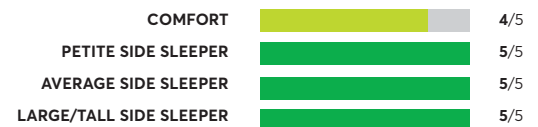

138 Rated Models  
(as of December 2021)

**Avocado Green** <sup>2,5</sup>  
✔ Recommended

**Denver Mattress Doctor's Choice Plush**  
🏆 Best Buy

**Casper Original Hybrid (2020)**  
✔ Recommended

**Ethan Allen EA Signature Platinum Plush** <sup>1,2</sup>  
✔ Recommended