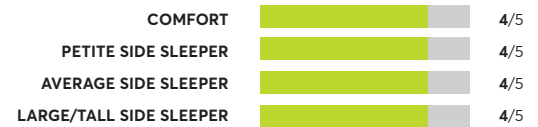

Casper Wave Hybrid
✔ Recommended