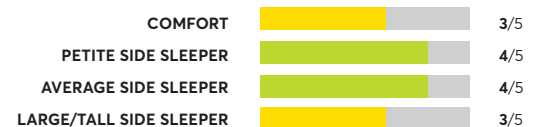

Beautyrest BR-800 12" Medium Firm
🏆 Best Buy