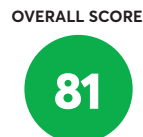

SleepFresh Hybrid
✔ Recommended