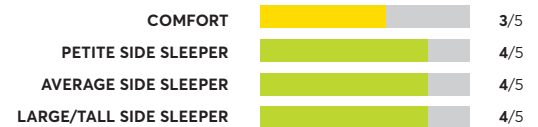

Denver Mattress Doctor's Choice Plush
🏆 Best Buy