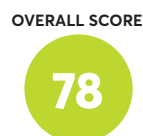

Beautyrest BR-800 12" Medium Firm
🏆 Best Buy