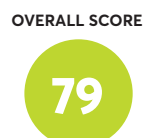

Avocado Green Mattress Pillowtop ^{2,5}
✔ Recommended