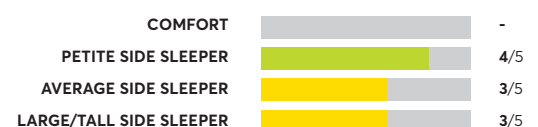

# 138 Rated Models

(as of December 2021)

<p><b>Charles P. Rogers Real Bed</b> <sup>2</sup></p> <p>✔ Recommended</p>	<p>OVERALL SCORE</p> <p><b>76</b></p>	<p>COMFORT  4/5</p> <p>PETITE SIDE SLEEPER  4/5</p> <p>AVERAGE SIDE SLEEPER  4/5</p> <p>LARGE/TALL SIDE SLEEPER  3/5</p>
<p><b>Tuft &amp; Needle Nod Hybrid MAT-NODH-01-Q</b> <sup>7</sup></p> <p>🏆 Best Buy</p>	<p>OVERALL SCORE</p> <p><b>76</b></p>	<p>COMFORT  4/5</p> <p>PETITE SIDE SLEEPER  4/5</p> <p>AVERAGE SIDE SLEEPER  4/5</p> <p>LARGE/TALL SIDE SLEEPER  4/5</p>
<p><b>Sealy Posturepedic Performance Copper II</b> <sup>7</sup></p> <p>✔ Recommended</p>	<p>OVERALL SCORE</p> <p><b>76</b></p>	<p>COMFORT  3/5</p> <p>PETITE SIDE SLEEPER  4/5</p> <p>AVERAGE SIDE SLEEPER  4/5</p> <p>LARGE/TALL SIDE SLEEPER  4/5</p>
<p><b>Leesa Legend</b></p> <p>✔ Recommended</p>	<p>OVERALL SCORE</p> <p><b>76</b></p>	<p>COMFORT  4/5</p> <p>PETITE SIDE SLEEPER  4/5</p> <p>AVERAGE SIDE SLEEPER  3/5</p> <p>LARGE/TALL SIDE SLEEPER  3/5</p>
<p><b>Beautyrest Silver BRS900-TSS Medium Firm Tight Top</b> <sup>7</sup></p> <p>🏆 Best Buy</p>	<p>OVERALL SCORE</p> <p><b>75</b></p>	<p>COMFORT  3/5</p> <p>PETITE SIDE SLEEPER  4/5</p> <p>AVERAGE SIDE SLEEPER  4/5</p> <p>LARGE/TALL SIDE SLEEPER  3/5</p>
<p><b>Sealy Posturepedic Premium Silver Chill</b> <sup>7</sup></p> <p>✔ Recommended</p>	<p>OVERALL SCORE</p> <p><b>75</b></p>	<p>COMFORT  3/5</p> <p>PETITE SIDE SLEEPER  4/5</p> <p>AVERAGE SIDE SLEEPER  4/5</p> <p>LARGE/TALL SIDE SLEEPER  3/5</p>
<p><b>Diamond Intention Hybrid</b></p> <p>✔ Recommended</p>	<p>OVERALL SCORE</p> <p><b>75</b></p>	<p>COMFORT  -</p> <p>PETITE SIDE SLEEPER  3/5</p> <p>AVERAGE SIDE SLEEPER  3/5</p> <p>LARGE/TALL SIDE SLEEPER  3/5</p>
<p><b>Sealy Posturepedic Lawson LTD Cushion Firm</b> <sup>1</sup></p> <p>🏆 Best Buy</p>	<p>OVERALL SCORE</p> <p><b>75</b></p>	<p>COMFORT  3/5</p> <p>PETITE SIDE SLEEPER  4/5</p> <p>AVERAGE SIDE SLEEPER  3/5</p> <p>LARGE/TALL SIDE SLEEPER  3/5</p>
<p><b>Beautyrest PressureSmart 11.5" Firm</b></p> <p>🏆 Best Buy</p>	<p>OVERALL SCORE</p> <p><b>75</b></p>	<p>COMFORT  3/5</p> <p>PETITE SIDE SLEEPER  4/5</p> <p>AVERAGE SIDE SLEEPER  3/5</p> <p>LARGE/TALL SIDE SLEEPER  3/5</p>
<p><b>Tuft &amp; Needle Hybrid with Pillow top</b> <sup>7</sup></p> <p>✔ Recommended</p>	<p>OVERALL SCORE</p> <p><b>75</b></p>	<p>COMFORT  4/5</p> <p>PETITE SIDE SLEEPER  4/5</p> <p>AVERAGE SIDE SLEEPER  4/5</p> <p>LARGE/TALL SIDE SLEEPER  4/5</p>
<p><b>King Koil Luxury Almond 13" Plush</b></p> <p>✔ Recommended</p>	<p>OVERALL SCORE</p> <p><b>74</b></p>	<p>COMFORT  3/5</p> <p>PETITE SIDE SLEEPER  4/5</p> <p>AVERAGE SIDE SLEEPER  4/5</p> <p>LARGE/TALL SIDE SLEEPER  4/5</p>