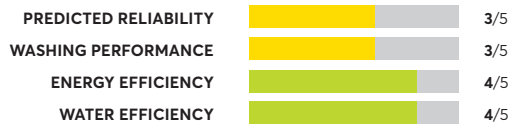

GE GTW680BSJWS

OVERALL SCORE