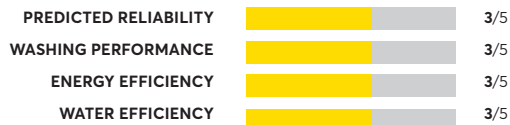

34 Rated Models

(as of November 2021)

Samsung WA45T3400AV

OVERALL SCORE