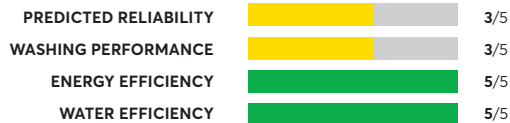

34 Rated Models

(as of November 2021)

Samsung WA50T5300AC

OVERALL SCORE