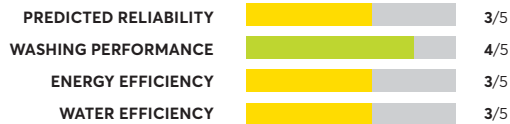

Whirlpool WTW6120HW

Similar to tested model: Whirlpool WTW5100HW

OVERALL SCORE