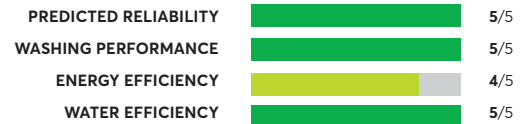

## 34 Rated Models

(as of November 2021)

### LG WT7150CW

✔ Recommended

OVERALL SCORE

84