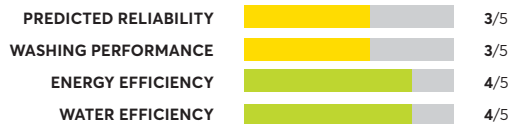

Fisher & Paykel Aqua Smart WL4027P1

OVERALL SCORE