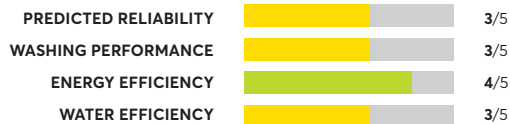

Kenmore 31652

OVERALL SCORE