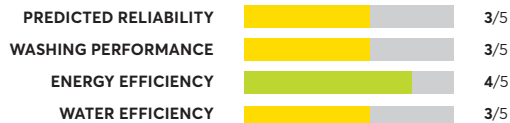

34 Rated Models

(as of November 2021)

Whirlpool WTW8127LC

OVERALL SCORE