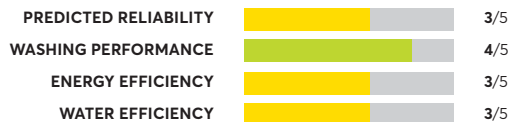

Whirlpool WTW5100HW

OVERALL SCORE