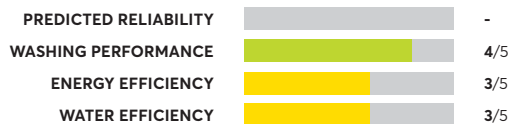

Insignia NS-TWM45W1

OVERALL SCORE