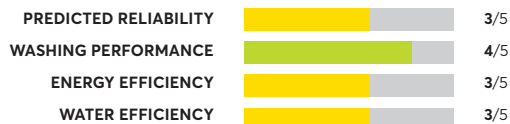

Kenmore 31312

OVERALL SCORE