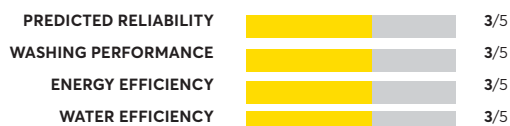

## Whirlpool WTW4850HW

Similar to tested model: Whirlpool WTW4950HW

OVERALL SCORE