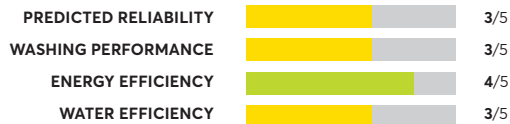

GE GTW750CSLWS

OVERALL SCORE