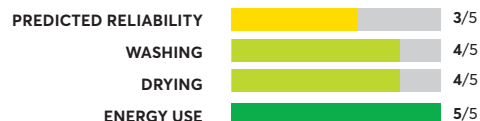

OVERALL SCORE

Frigidaire FDSP4401AS

OVERALL SCORE

Samsung DW80N3030US

OVERALL SCORE

Frigidaire GDSH4715AF

OVERALL SCORE

Samsung DW80CG4021SR