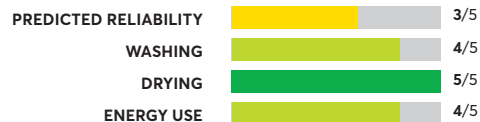

GE GDF535PGRBB

OVERALL SCORE