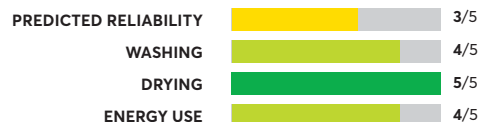

GE GDF511PGRBB

Similar to tested model: GE GDF535PGRBB

OVERALL SCORE