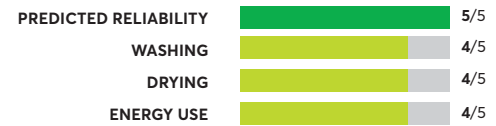

Bosch 100 Series SHX5AEM5N

OVERALL SCORE