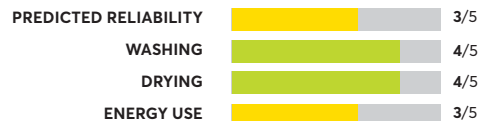

141 Rated Models

(as of February 2024)

Frigidaire FFCD2418US

Similar to tested model: Frigidaire FFCD2413US

OVERALL SCORE

GE GDF510PGRBB

Similar to tested model: GE GDF535PGRBB

OVERALL SCORE