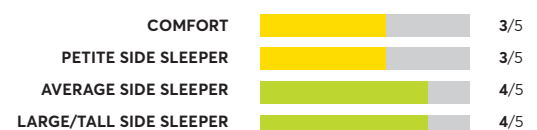

OVERALL SCORE

Molbly 12"

✔ Recommended

OVERALL SCORE

Brooklyn Bedding Titan for Plus Size Sleep

✔ Recommended

OVERALL SCORE

Tuft & Needle Hybrid with Pillow top ⁷

✔ Recommended

OVERALL SCORE

Beautyrest Black L-Class ^{1,7}

✔ Recommended

OVERALL SCORE

170 Rated Models

(as of September 2022)

Sealy Posturepedic Plus Opportune II