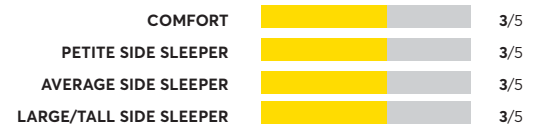

Sealy Posturepedic Plus Warrenville V 13 Inch Medium

OVERALL SCORE