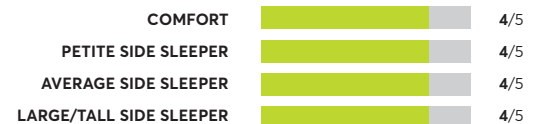

170 Rated Models

(as of September 2022)

Sealy Posturepedic Mountain Ridge V Medium 11.5"

OVERALL SCORE

MLily Fusion Luxe

OVERALL SCORE

Sealy Response Performance Beech Street Eurotop Cushion Firm ^{1,7}

OVERALL SCORE

Sealy Posturepedic Performance Kelburn II

OVERALL SCORE

Serta Perfect Sleeper Hybrid Standale II Luxury Firm ^{1,7}

OVERALL SCORE

Nest Bedding Robin Flippable

OVERALL SCORE

Layla Sleep Hybrid Mattress Firm

OVERALL SCORE

Bob-O-Pedic Copper Sport Hybrid Plush

OVERALL SCORE

Sealy Posturepedic Plus Warrenville V 13 Inch Medium

OVERALL SCORE

Restonic Biltmore Ornate Super Pillowtop

OVERALL SCORE

170 Rated Models

(as of September 2022)