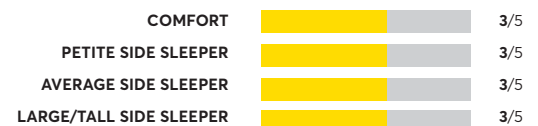

170 Rated Models

(as of September 2022)

Tempur-Pedic Tempur-ProADAPT Medium Hybrid ⁷

OVERALL SCORE

Sealy Posturepedic Shore Drive LTD Extra Firm ¹

OVERALL SCORE

Charles P. Rogers St. Regis Pillowtop Natural Latex

OVERALL SCORE

Serta Perfect Sleeper Select Kleinmon II 13.25" Firm Pillow mfi134243 ¹

OVERALL SCORE

Renue 12" Medium Hybrid Mattress

OVERALL SCORE

Beautyrest Silver BRS900-TSS Luxury Pillowtop Medium ¹

OVERALL SCORE

Sealy Posturepedic Hybrid Paterson 12" Medium

OVERALL SCORE

Ashley Sleep Anniversary Edition ¹

OVERALL SCORE

Sealy Ashcreek Medium

OVERALL SCORE

The Original Mattress Factory Orthopedic Luxury Firm

OVERALL SCORE