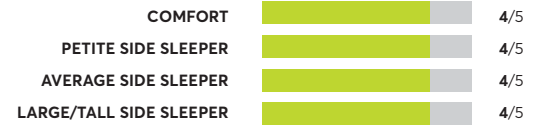

170 Rated Models

(as of September 2022)

Kingsdown Select Malbec 16" Plush

✔ Recommended

OVERALL SCORE