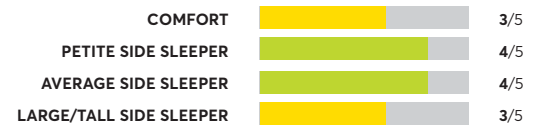

Stearns & Foster Estate Hurston 14" Cushion firm tight top

✔ Recommended

OVERALL SCORE

Allswell Luxe Hybrid

🏆 Best Buy

OVERALL SCORE

Sealy Posturepedic Summer Rose 12" Medium

🏆 Best Buy