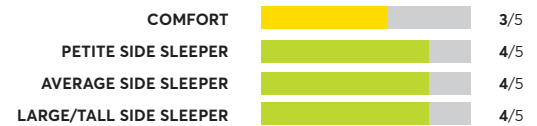

✔ Recommended

OVERALL SCORE

Saatva HD

OVERALL SCORE

170 Rated Models

(as of September 2022)

<p>WinkBeds The Plus</p>	<p>OVERALL SCORE</p> <p>72</p>	<p>COMFORT 4/5</p> <p>PETITE SIDE SLEEPER 4/5</p> <p>AVERAGE SIDE SLEEPER 4/5</p> <p>LARGE/TALL SIDE SLEEPER 4/5</p>
<p>Duxiana DUX 1001</p>	<p>OVERALL SCORE</p> <p>72</p>	<p>COMFORT -</p> <p>PETITE SIDE SLEEPER 4/5</p> <p>AVERAGE SIDE SLEEPER 4/5</p> <p>LARGE/TALL SIDE SLEEPER 5/5</p>
<p>Casper Nova Hybrid</p>	<p>OVERALL SCORE</p> <p>72</p>	<p>COMFORT 4/5</p> <p>PETITE SIDE SLEEPER 4/5</p> <p>AVERAGE SIDE SLEEPER 4/5</p> <p>LARGE/TALL SIDE SLEEPER 4/5</p>
<p>Sealy Posturepedic Essentials Trust II ⁷</p>	<p>OVERALL SCORE</p> <p>72</p>	<p>COMFORT 3/5</p> <p>PETITE SIDE SLEEPER 4/5</p> <p>AVERAGE SIDE SLEEPER 3/5</p> <p>LARGE/TALL SIDE SLEEPER 3/5</p>
<p>Stearns & Foster Estate Rockwell Luxury Ultra Firm 13.5 Inch ⁷</p>	<p>OVERALL SCORE</p> <p>72</p>	<p>COMFORT 4/5</p> <p>PETITE SIDE SLEEPER 4/5</p> <p>AVERAGE SIDE SLEEPER 3/5</p> <p>LARGE/TALL SIDE SLEEPER 3/5</p>
<p>Sealy Posturepedic Response Performance Mountain Ridge IV Cushion Firm Pillow Top</p>	<p>OVERALL SCORE</p> <p>72</p>	<p>COMFORT 3/5</p> <p>PETITE SIDE SLEEPER 3/5</p> <p>AVERAGE SIDE SLEEPER 3/5</p> <p>LARGE/TALL SIDE SLEEPER 3/5</p>
<p>DreamCloud Tight Top</p>	<p>OVERALL SCORE</p> <p>72</p>	<p>COMFORT 4/5</p> <p>PETITE SIDE SLEEPER 4/5</p> <p>AVERAGE SIDE SLEEPER 4/5</p> <p>LARGE/TALL SIDE SLEEPER 4/5</p>
<p>Leesa Hybrid Mattress</p>	<p>OVERALL SCORE</p> <p>71</p>	<p>COMFORT 4/5</p> <p>PETITE SIDE SLEEPER 4/5</p> <p>AVERAGE SIDE SLEEPER 3/5</p> <p>LARGE/TALL SIDE SLEEPER 3/5</p>
<p>Stearns & Foster Lux Estate Cassatt ^{1,7}</p>	<p>OVERALL SCORE</p> <p>71</p>	<p>COMFORT 4/5</p> <p>PETITE SIDE SLEEPER 4/5</p> <p>AVERAGE SIDE SLEEPER 3/5</p> <p>LARGE/TALL SIDE SLEEPER 3/5</p>
<p>Spring Air Sleep Sense Hybrid Plus Level V Luxury Plus Euro Top 15"</p>	<p>OVERALL SCORE</p> <p>71</p>	<p>COMFORT 3/5</p> <p>PETITE SIDE SLEEPER 4/5</p> <p>AVERAGE SIDE SLEEPER 4/5</p> <p>LARGE/TALL SIDE SLEEPER 3/5</p>