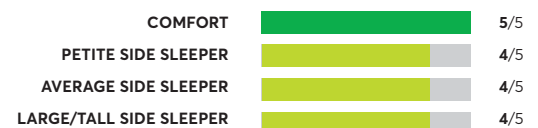

Stearns & Foster Estate Hurston 14" Cushion firm tight top

✔ Recommended

OVERALL SCORE

Allswell Luxe Hybrid

🏆 Best Buy

OVERALL SCORE

Sealy Posturepedic Summer Rose 12" Medium

🏆 Best Buy

OVERALL SCORE

Purple 3

✔ Recommended

OVERALL SCORE

Purple 2 Hybrid Firm

✔ Recommended

OVERALL SCORE

My Green Mattress Natural Escape

✔ Recommended

OVERALL SCORE

Serta Perfect Sleeper Elite Trelleburg II 11.5" Firm

✔ Recommended

OVERALL SCORE

170 Rated Models

(as of September 2022)

Diamond Transformation Hybrid