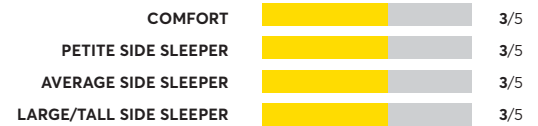

Sealy Posturepedic Silver Pine 15" Medium FX Euro Pillowtop

OVERALL SCORE