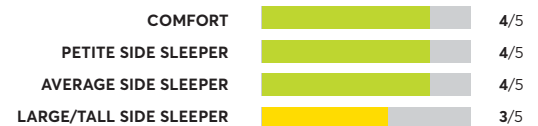

Beautyrest BR-800 12" Medium Firm

🏆 Best Buy

OVERALL SCORE

Big Fig The Mattress for a Bigger Figure

✔ Recommended

OVERALL SCORE

Charles P. Rogers Real Bed ²

✔ Recommended

OVERALL SCORE

Sealy Posturepedic Performance Copper II ⁷

✔ Recommended

OVERALL SCORE

Leesa Legend

✔ Recommended

OVERALL SCORE

Tuft & Needle Nod Hybrid MAT-NODH-01-Q ⁷

🏆 Best Buy

OVERALL SCORE

Beautyrest Silver BRS900-TSS Medium Firm Tight Top ⁷

🏆 Best Buy

OVERALL SCORE

170 Rated Models

(as of September 2022)

Sealy Posturepedic Premium Silver Chill ⁷