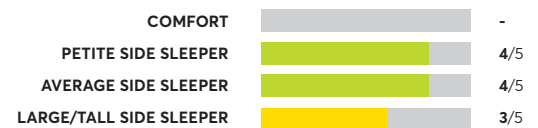

✔ Recommended

OVERALL SCORE

Beautyrest Black L-Class ^{1,7}

✔ Recommended

OVERALL SCORE

170 Rated Models

(as of September 2022)

Sealy Posturepedic Plus Opportune II

Stearns & Foster Estate Hurston 14" Cushion firm tight top

✔ Recommended

OVERALL SCORE

Allswell Luxe Hybrid

🏆 Best Buy

OVERALL SCORE

Sealy Posturepedic Summer Rose 12" Medium

🏆 Best Buy