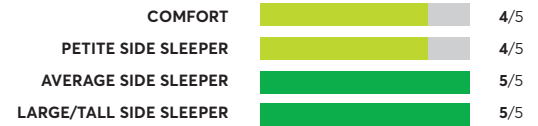

170 Rated Models

(as of September 2022)

Avocado Green ^{2,5}

✓ Recommended

OVERALL SCORE

Denver Mattress Doctor's Choice Plush

🏆 Best Buy

OVERALL SCORE