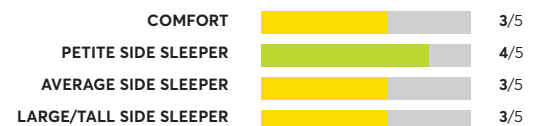

Serta Perfect Sleeper Select Kleinmon II 13.25" Firm Pillow mfi134243 ¹

OVERALL SCORE