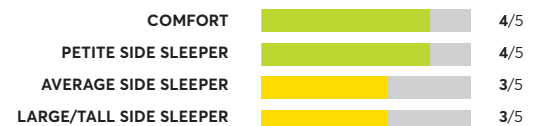

Beautyrest BR-800 12" Medium Firm

🏆 Best Buy

OVERALL SCORE

Big Fig The Mattress for a Bigger Figure

✔ Recommended

OVERALL SCORE

Charles P. Rogers Real Bed ²

✔ Recommended

OVERALL SCORE

Sealy Posturepedic Performance Copper II ⁷

✔ Recommended

OVERALL SCORE

Leesa Legend

✔ Recommended

OVERALL SCORE

Tuft & Needle Nod Hybrid MAT-NODH-01-Q ⁷

🏆 Best Buy

OVERALL SCORE

Beautyrest Silver BRS900-TSS Medium Firm Tight Top ⁷

🏆 Best Buy

OVERALL SCORE

170 Rated Models

(as of September 2022)

Sealy Posturepedic Premium Silver Chill ⁷