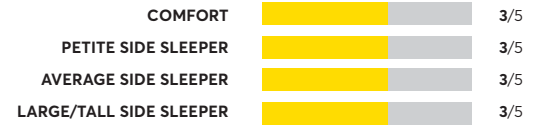

170 Rated Models

(as of September 2022)

Sealy Posturepedic Mountain Ridge V Medium 11.5"

OVERALL SCORE