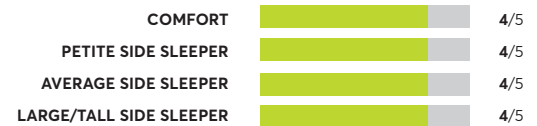

Kingsdown Crown Imperial Empire^{1,7}

✔ Recommended

OVERALL SCORE