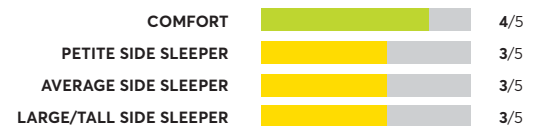

Charles P. Rogers St. Regis Pillowtop Natural Latex

OVERALL SCORE