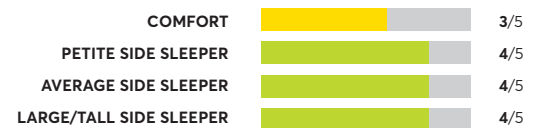

Sealy Posturepedic Performance Kelburn II

OVERALL SCORE