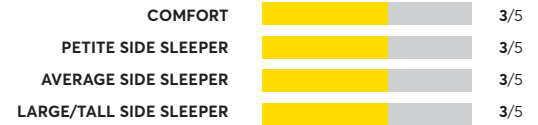

Brentwood Home Oceano Luxury Hybrid	<p>OVERALL SCORE</p> <p>70</p>	<p>COMFORT 4/5</p> <p>PETITE SIDE SLEEPER 4/5</p> <p>AVERAGE SIDE SLEEPER 4/5</p> <p>LARGE/TALL SIDE SLEEPER 4/5</p>
Serta Hotel Beds Concierge Suite II ¹	<p>OVERALL SCORE</p> <p>70</p>	<p>COMFORT 3/5</p> <p>PETITE SIDE SLEEPER 4/5</p> <p>AVERAGE SIDE SLEEPER 4/5</p> <p>LARGE/TALL SIDE SLEEPER 4/5</p>
Beautyrest BRX1000-IP	<p>OVERALL SCORE</p> <p>70</p>	<p>COMFORT 3/5</p> <p>PETITE SIDE SLEEPER 3/5</p> <p>AVERAGE SIDE SLEEPER 3/5</p> <p>LARGE/TALL SIDE SLEEPER 3/5</p>
OrganicPedic by OMI Stella ²	<p>OVERALL SCORE</p> <p>70</p>	<p>COMFORT -</p> <p>PETITE SIDE SLEEPER 3/5</p> <p>AVERAGE SIDE SLEEPER 3/5</p> <p>LARGE/TALL SIDE SLEEPER 3/5</p>
Amore Beds Hybrid ^{1,7}	<p>OVERALL SCORE</p> <p>70</p>	<p>COMFORT -</p> <p>PETITE SIDE SLEEPER 4/5</p> <p>AVERAGE SIDE SLEEPER 3/5</p> <p>LARGE/TALL SIDE SLEEPER 3/5</p>
Serta iSeries Hybrid 2000	<p>OVERALL SCORE</p> <p>70</p>	<p>COMFORT 3/5</p> <p>PETITE SIDE SLEEPER 4/5</p> <p>AVERAGE SIDE SLEEPER 3/5</p> <p>LARGE/TALL SIDE SLEEPER 3/5</p>
Denver Mattress Doctor's Choice Hybrid Euro Top	<p>OVERALL SCORE</p> <p>70</p>	<p>COMFORT 3/5</p> <p>PETITE SIDE SLEEPER 4/5</p> <p>AVERAGE SIDE SLEEPER 4/5</p> <p>LARGE/TALL SIDE SLEEPER 4/5</p>
WinkBeds The WinkBed Luxury Firm Hybrid	<p>OVERALL SCORE</p> <p>70</p>	<p>COMFORT 4/5</p> <p>PETITE SIDE SLEEPER 3/5</p> <p>AVERAGE SIDE SLEEPER 3/5</p> <p>LARGE/TALL SIDE SLEEPER 3/5</p>
Nest Bedding Sparrow Signature Hybrid	<p>OVERALL SCORE</p> <p>70</p>	<p>COMFORT 4/5</p> <p>PETITE SIDE SLEEPER 4/5</p> <p>AVERAGE SIDE SLEEPER 4/5</p> <p>LARGE/TALL SIDE SLEEPER 3/5</p>
Amerisleep AS3h Hybrid	<p>OVERALL SCORE</p> <p>70</p>	<p>COMFORT 3/5</p> <p>PETITE SIDE SLEEPER 4/5</p> <p>AVERAGE SIDE SLEEPER 4/5</p> <p>LARGE/TALL SIDE SLEEPER 3/5</p>

170 Rated Models

(as of September 2022)

Beautyrest Beyond 14.5"

OVERALL SCORE

Serta iSeries Hybrid 1000

OVERALL SCORE

Serta Sleeptrue Alverson II Firm Euro Top ¹

OVERALL SCORE