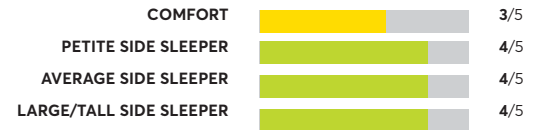

170 Rated Models

(as of September 2022)

Sealy Posturepedic Plus Opportune II

✔ Recommended

OVERALL SCORE