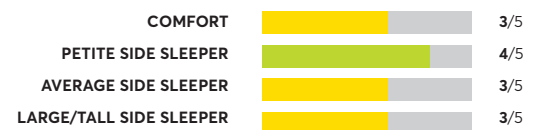

🏆 Best Buy

OVERALL SCORE

Beautyrest Silver BRS900-TSS Medium Firm Tight Top ⁷

🏆 Best Buy

OVERALL SCORE

170 Rated Models

(as of September 2022)

Sealy Posturepedic Premium Silver Chill ⁷

✔ Recommended

OVERALL SCORE

Diamond Intention Hybrid

✔ Recommended

OVERALL SCORE

Sealy Posturepedic Lawson LTD Cushion Firm ¹

🏆 Best Buy

OVERALL SCORE

Beautyrest PressureSmart 11.5" Firm

✔ Recommended

OVERALL SCORE

Lull Luxe Hybrid

✔ Recommended

OVERALL SCORE

King Koil Luxury Almond 13" Plush

✔ Recommended

OVERALL SCORE

Molbly 12"

✔ Recommended

OVERALL SCORE

Brooklyn Bedding Titan for Plus Size Sleep

✔ Recommended

OVERALL SCORE

Tuft & Needle Hybrid with Pillow top ⁷