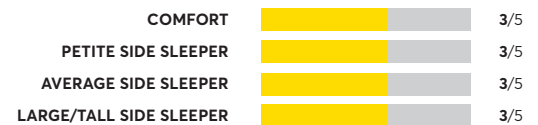

170 Rated Models

(as of September 2022)

Sealy Posturepedic Mountain Ridge V Medium 11.5"

OVERALL SCORE

MLily Fusion Luxe

OVERALL SCORE

Sealy Response Performance Beech Street Eurotop Cushion Firm ^{1,7}

OVERALL SCORE