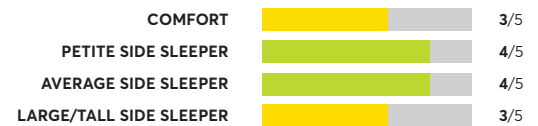

Sealy Posturepedic Plus Warrenville V 12 Inch Ultra Firm

OVERALL SCORE

Sealy Response Performance Chestnut Street Cushion Firm ⁷

OVERALL SCORE

King Koil iBed Element 11"

OVERALL SCORE

Serta Perfect Sleeper Sapphire Canyon 14" Medium

OVERALL SCORE

Sealy Posturepedic Silver Pine 15" Medium FX Euro Pillowtop

OVERALL SCORE

Eastman House New Yorker Chelsea Euro Pillow Top ^{1,7}

OVERALL SCORE

Stearns & Foster Lux Estate Rockwell ⁷

OVERALL SCORE

170 Rated Models

(as of September 2022)

Beautyrest Hybrid BRX3000-IM Medium Firm ^{1,7}	OVERALL SCORE 	COMFORT 3/5 PETITE SIDE SLEEPER 4/5 AVERAGE SIDE SLEEPER 3/5 LARGE/TALL SIDE SLEEPER 3/5
Cocoon by Sealy Chill Hybrid	OVERALL SCORE 	COMFORT - PETITE SIDE SLEEPER 4/5 AVERAGE SIDE SLEEPER 4/5 LARGE/TALL SIDE SLEEPER 3/5
Sealy Posturepedic Plus Barrett Court V 14 Inch Firm	OVERALL SCORE 	COMFORT 3/5 PETITE SIDE SLEEPER 3/5 AVERAGE SIDE SLEEPER 3/5 LARGE/TALL SIDE SLEEPER 3/5
DreamCloud Premier Hybrid	OVERALL SCORE 	COMFORT 4/5 PETITE SIDE SLEEPER 3/5 AVERAGE SIDE SLEEPER 3/5 LARGE/TALL SIDE SLEEPER 3/5
Helix Sleep Plus	OVERALL SCORE 	COMFORT 4/5 PETITE SIDE SLEEPER 4/5 AVERAGE SIDE SLEEPER 4/5 LARGE/TALL SIDE SLEEPER 4/5
Layla Sleep Hybrid Mattress Soft	OVERALL SCORE 	COMFORT - PETITE SIDE SLEEPER 4/5 AVERAGE SIDE SLEEPER 3/5 LARGE/TALL SIDE SLEEPER 3/5
Sealy Response Essentials 10"	OVERALL SCORE 	COMFORT 3/5 PETITE SIDE SLEEPER 3/5 AVERAGE SIDE SLEEPER 3/5 LARGE/TALL SIDE SLEEPER 3/5
Kingsdown Passions Imagination ¹	OVERALL SCORE 	COMFORT 4/5 PETITE SIDE SLEEPER 4/5 AVERAGE SIDE SLEEPER 4/5 LARGE/TALL SIDE SLEEPER 5/5
Wright W2.15 Hybrid	OVERALL SCORE 	COMFORT - PETITE SIDE SLEEPER 4/5 AVERAGE SIDE SLEEPER 3/5 LARGE/TALL SIDE SLEEPER 3/5
Klufft Royal Sovereign Liberty Firm	OVERALL SCORE 	COMFORT 4/5 PETITE SIDE SLEEPER 3/5 AVERAGE SIDE SLEEPER 3/5 LARGE/TALL SIDE SLEEPER 4/5