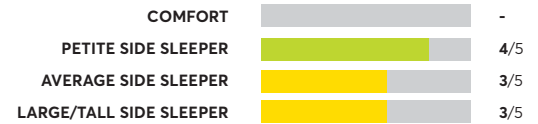

170 Rated Models

(as of September 2022)

Sealy Posturepedic Mountain Ridge V Medium 11.5"

OVERALL SCORE

MLily Fusion Luxe

OVERALL SCORE

Sealy Response Performance Beech Street Eurotop Cushion Firm ^{1,7}

OVERALL SCORE