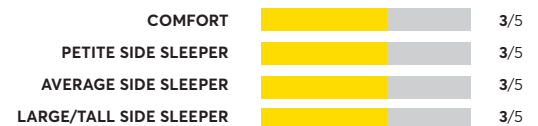

170 Rated Models

(as of September 2022)

Tempur-Pedic Tempur-ProADAPT Medium Hybrid ⁷

OVERALL SCORE

Sealy Posturepedic Shore Drive LTD Extra Firm ¹

OVERALL SCORE

Charles P. Rogers St. Regis Pillowtop Natural Latex

OVERALL SCORE

Serta Perfect Sleeper Select Kleinmon II 13.25" Firm Pillow mfi134243 ¹

OVERALL SCORE

Renue 12" Medium Hybrid Mattress

OVERALL SCORE

Beautyrest Silver BRS900-TSS Luxury Pillowtop Medium ¹

OVERALL SCORE

Sealy Posturepedic Hybrid Paterson 12" Medium

OVERALL SCORE

Ashley Sleep Anniversary Edition ¹

OVERALL SCORE

Sealy Ashcreek Medium

OVERALL SCORE

The Original Mattress Factory Orthopedic Luxury Firm

OVERALL SCORE