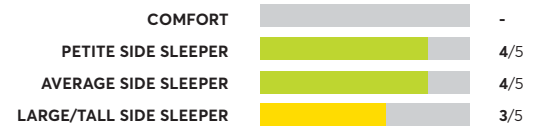

✔ Recommended

OVERALL SCORE

Saatva Classic Luxury Firm Eurotop

✔ Recommended

OVERALL SCORE

Birch by Helix Natural

✔ Recommended

OVERALL SCORE