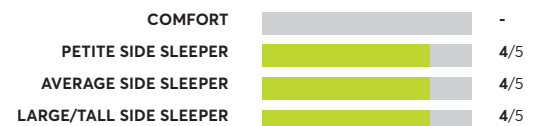

OVERALL SCORE

Sealy Posturepedic Silver Pine 15" Medium FX Euro Pillowtop

OVERALL SCORE

Eastman House New Yorker Chelsea Euro Pillow Top ^{1,7}

OVERALL SCORE

Stearns & Foster Lux Estate Rockwell ⁷

OVERALL SCORE

170 Rated Models

(as of September 2022)

Beautyrest Hybrid BRX3000-IM Medium Firm ^{1,7}	OVERALL SCORE 	COMFORT 3/5 PETITE SIDE SLEEPER 4/5 AVERAGE SIDE SLEEPER 3/5 LARGE/TALL SIDE SLEEPER 3/5
Cocoon by Sealy Chill Hybrid	OVERALL SCORE 	COMFORT - PETITE SIDE SLEEPER 4/5 AVERAGE SIDE SLEEPER 4/5 LARGE/TALL SIDE SLEEPER 3/5
Sealy Posturepedic Plus Barrett Court V 14 Inch Firm	OVERALL SCORE 	COMFORT 3/5 PETITE SIDE SLEEPER 3/5 AVERAGE SIDE SLEEPER 3/5 LARGE/TALL SIDE SLEEPER 3/5
DreamCloud Premier Hybrid	OVERALL SCORE 	COMFORT 4/5 PETITE SIDE SLEEPER 3/5 AVERAGE SIDE SLEEPER 3/5 LARGE/TALL SIDE SLEEPER 3/5
Helix Sleep Plus	OVERALL SCORE 	COMFORT 4/5 PETITE SIDE SLEEPER 4/5 AVERAGE SIDE SLEEPER 4/5 LARGE/TALL SIDE SLEEPER 4/5
Layla Sleep Hybrid Mattress Soft	OVERALL SCORE 	COMFORT - PETITE SIDE SLEEPER 4/5 AVERAGE SIDE SLEEPER 3/5 LARGE/TALL SIDE SLEEPER 3/5
Sealy Response Essentials 10"	OVERALL SCORE 	COMFORT 3/5 PETITE SIDE SLEEPER 3/5 AVERAGE SIDE SLEEPER 3/5 LARGE/TALL SIDE SLEEPER 3/5
Kingsdown Passions Imagination ¹	OVERALL SCORE 	COMFORT 4/5 PETITE SIDE SLEEPER 4/5 AVERAGE SIDE SLEEPER 4/5 LARGE/TALL SIDE SLEEPER 5/5
Wright W2.15 Hybrid	OVERALL SCORE 	COMFORT - PETITE SIDE SLEEPER 4/5 AVERAGE SIDE SLEEPER 3/5 LARGE/TALL SIDE SLEEPER 3/5
Klufft Royal Sovereign Liberty Firm	OVERALL SCORE 	COMFORT 4/5 PETITE SIDE SLEEPER 3/5 AVERAGE SIDE SLEEPER 3/5 LARGE/TALL SIDE SLEEPER 4/5