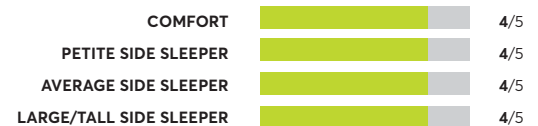

✔ Recommended

OVERALL SCORE

Zoma Hybrid

✔ Recommended

OVERALL SCORE

Casper Wave Hybrid

✔ Recommended

OVERALL SCORE

Beautyrest BR-800 12" Medium Firm

🏆 Best Buy

OVERALL SCORE

Big Fig The Mattress for a Bigger Figure

✔ Recommended

OVERALL SCORE

Charles P. Rogers Real Bed ²

✔ Recommended