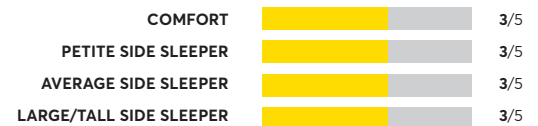

Brentwood Home Oceano Luxury Hybrid	<p>OVERALL SCORE</p> <p>70</p>	<p>COMFORT 4/5</p> <p>PETITE SIDE SLEEPER 4/5</p> <p>AVERAGE SIDE SLEEPER 4/5</p> <p>LARGE/TALL SIDE SLEEPER 4/5</p>
Serta Hotel Beds Concierge Suite II ¹	<p>OVERALL SCORE</p> <p>70</p>	<p>COMFORT 3/5</p> <p>PETITE SIDE SLEEPER 4/5</p> <p>AVERAGE SIDE SLEEPER 4/5</p> <p>LARGE/TALL SIDE SLEEPER 4/5</p>
Beautyrest BRX1000-IP	<p>OVERALL SCORE</p> <p>70</p>	<p>COMFORT 3/5</p> <p>PETITE SIDE SLEEPER 3/5</p> <p>AVERAGE SIDE SLEEPER 3/5</p> <p>LARGE/TALL SIDE SLEEPER 3/5</p>
OrganicPedic by OMI Stella ²	<p>OVERALL SCORE</p> <p>70</p>	<p>COMFORT -</p> <p>PETITE SIDE SLEEPER 3/5</p> <p>AVERAGE SIDE SLEEPER 3/5</p> <p>LARGE/TALL SIDE SLEEPER 3/5</p>
Amore Beds Hybrid ^{1,7}	<p>OVERALL SCORE</p> <p>70</p>	<p>COMFORT -</p> <p>PETITE SIDE SLEEPER 4/5</p> <p>AVERAGE SIDE SLEEPER 3/5</p> <p>LARGE/TALL SIDE SLEEPER 3/5</p>
Serta iSeries Hybrid 2000	<p>OVERALL SCORE</p> <p>70</p>	<p>COMFORT 3/5</p> <p>PETITE SIDE SLEEPER 4/5</p> <p>AVERAGE SIDE SLEEPER 3/5</p> <p>LARGE/TALL SIDE SLEEPER 3/5</p>
Denver Mattress Doctor's Choice Hybrid Euro Top	<p>OVERALL SCORE</p> <p>70</p>	<p>COMFORT 3/5</p> <p>PETITE SIDE SLEEPER 4/5</p> <p>AVERAGE SIDE SLEEPER 4/5</p> <p>LARGE/TALL SIDE SLEEPER 4/5</p>
WinkBeds The WinkBed Luxury Firm Hybrid	<p>OVERALL SCORE</p> <p>70</p>	<p>COMFORT 4/5</p> <p>PETITE SIDE SLEEPER 3/5</p> <p>AVERAGE SIDE SLEEPER 3/5</p> <p>LARGE/TALL SIDE SLEEPER 3/5</p>
Nest Bedding Sparrow Signature Hybrid	<p>OVERALL SCORE</p> <p>70</p>	<p>COMFORT 4/5</p> <p>PETITE SIDE SLEEPER 4/5</p> <p>AVERAGE SIDE SLEEPER 4/5</p> <p>LARGE/TALL SIDE SLEEPER 3/5</p>
Amerisleep AS3h Hybrid	<p>OVERALL SCORE</p> <p>70</p>	<p>COMFORT 3/5</p> <p>PETITE SIDE SLEEPER 4/5</p> <p>AVERAGE SIDE SLEEPER 4/5</p> <p>LARGE/TALL SIDE SLEEPER 3/5</p>

170 Rated Models

(as of September 2022)

Beautyrest Beyond 14.5"

OVERALL SCORE

Serta iSeries Hybrid 1000

OVERALL SCORE

Serta Sleeptrue Alverson II Firm Euro Top ¹

OVERALL SCORE