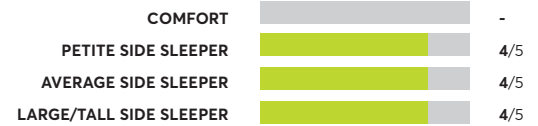

✔ Recommended

OVERALL SCORE

Zoma Hybrid

✔ Recommended

OVERALL SCORE

Casper Wave Hybrid

✔ Recommended

OVERALL SCORE

Beautyrest BR-800 12" Medium Firm

🏆 Best Buy

OVERALL SCORE

Big Fig The Mattress for a Bigger Figure

✔ Recommended

OVERALL SCORE

Charles P. Rogers Real Bed ²

✔ Recommended