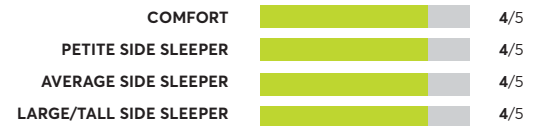

SleepFresh Hybrid

✓ Recommended

OVERALL SCORE