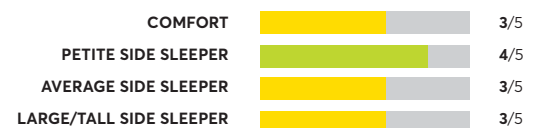

✔ Recommended

OVERALL SCORE

Serta Perfect Sleeper Elite Trelleburg II 11.5" Firm

✔ Recommended

OVERALL SCORE

170 Rated Models

(as of September 2022)

Diamond Transformation Hybrid

✔ Recommended

OVERALL SCORE

Saatva Classic Luxury Firm Eurotop

✔ Recommended

OVERALL SCORE

Birch by Helix Natural

✔ Recommended

OVERALL SCORE