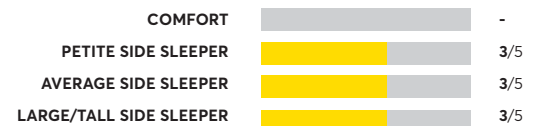

170 Rated Models

(as of September 2022)

Tempur-Pedic Tempur-ProADAPT Medium Hybrid ⁷

OVERALL SCORE

Sealy Posturepedic Shore Drive LTD Extra Firm ¹

OVERALL SCORE

Charles P. Rogers St. Regis Pillowtop Natural Latex

OVERALL SCORE

Serta Perfect Sleeper Select Kleinmon II 13.25" Firm Pillow mfi134243 ¹

OVERALL SCORE

Renue 12" Medium Hybrid Mattress

OVERALL SCORE

Beautyrest Silver BRS900-TSS Luxury Pillowtop Medium ¹

OVERALL SCORE

Sealy Posturepedic Hybrid Paterson 12" Medium

OVERALL SCORE

Ashley Sleep Anniversary Edition ¹

OVERALL SCORE

Sealy Ashcreek Medium

OVERALL SCORE

The Original Mattress Factory Orthopedic Luxury Firm

OVERALL SCORE