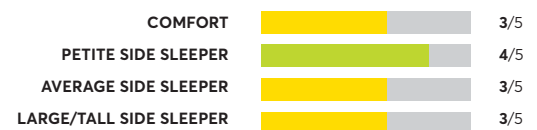

🏆 Best Buy

OVERALL SCORE

Beautyrest Silver BRS900-TSS Medium Firm Tight Top ⁷

🏆 Best Buy

OVERALL SCORE

170 Rated Models

(as of September 2022)

Sealy Posturepedic Premium Silver Chill ⁷

✔ Recommended

OVERALL SCORE

Diamond Intention Hybrid

✔ Recommended

OVERALL SCORE

Sealy Posturepedic Lawson LTD Cushion Firm ¹

🏆 Best Buy

OVERALL SCORE

Beautyrest PressureSmart 11.5" Firm

✔ Recommended

OVERALL SCORE

Lull Luxe Hybrid

✔ Recommended

OVERALL SCORE

King Koil Luxury Almond 13" Plush

✔ Recommended

OVERALL SCORE

Molbly 12"

✔ Recommended

OVERALL SCORE

Brooklyn Bedding Titan for Plus Size Sleep

✔ Recommended

OVERALL SCORE

Tuft & Needle Hybrid with Pillow top ⁷