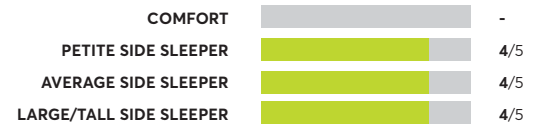

Awara Organic Luxury Hybrid

✔ Recommended

OVERALL SCORE