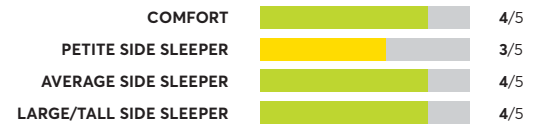

✔ Recommended

OVERALL SCORE

Saatva Classic Luxury Firm Eurotop

✔ Recommended

OVERALL SCORE

Birch by Helix Natural

✔ Recommended

OVERALL SCORE