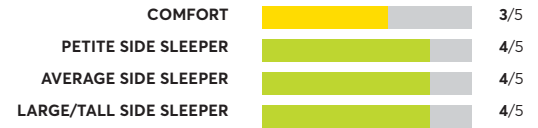

170 Rated Models

(as of September 2022)

Beautyrest Beyond 14.5"

OVERALL SCORE