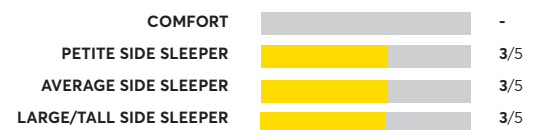

🏆 Best Buy

OVERALL SCORE

Beautyrest Silver BRS900-TSS Medium Firm Tight Top ⁷

🏆 Best Buy

OVERALL SCORE

170 Rated Models

(as of September 2022)

Sealy Posturepedic Premium Silver Chill ⁷

✔ Recommended

OVERALL SCORE

Diamond Intention Hybrid

✔ Recommended

OVERALL SCORE

Sealy Posturepedic Lawson LTD Cushion Firm ¹

🏆 Best Buy

OVERALL SCORE

Beautyrest PressureSmart 11.5" Firm

✔ Recommended

OVERALL SCORE

Lull Luxe Hybrid

✔ Recommended

OVERALL SCORE

King Koil Luxury Almond 13" Plush

✔ Recommended

OVERALL SCORE

Molbly 12"

✔ Recommended

OVERALL SCORE

Brooklyn Bedding Titan for Plus Size Sleep

✔ Recommended

OVERALL SCORE

Tuft & Needle Hybrid with Pillow top ⁷