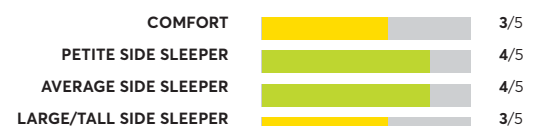

OVERALL SCORE

Sealy Posturepedic Performance Copper II ⁷

✔ Recommended

OVERALL SCORE

Leesa Legend

✔ Recommended

OVERALL SCORE

Tuft & Needle Nod Hybrid MAT-NODH-01-Q ⁷

🏆 Best Buy

OVERALL SCORE

Beautyrest Silver BRS900-TSS Medium Firm Tight Top ⁷

🏆 Best Buy

OVERALL SCORE

170 Rated Models

(as of September 2022)

Sealy Posturepedic Premium Silver Chill ⁷

Beautyrest PressureSmart 11.5" Firm

✔ Recommended

OVERALL SCORE

Lull Luxe Hybrid

✔ Recommended

OVERALL SCORE

King Koil Luxury Almond 13" Plush

✔ Recommended