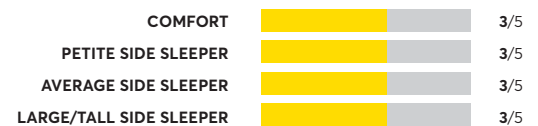

Sealy Posturepedic Hybrid Paterson 12" Medium

OVERALL SCORE

Ashley Sleep Anniversary Edition ¹

OVERALL SCORE

Sealy Ashcreek Medium

OVERALL SCORE

The Original Mattress Factory Orthopedic Luxury Firm

OVERALL SCORE