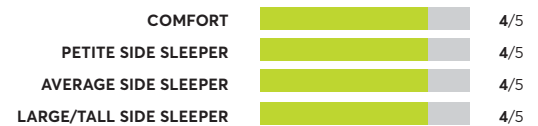

✓ Recommended

OVERALL SCORE

Charles P. Rogers Powercore Estate 5000 ²

✓ Recommended

OVERALL SCORE

170 Rated Models

(as of September 2022)

Kingsdown Select Malbec 16" Plush