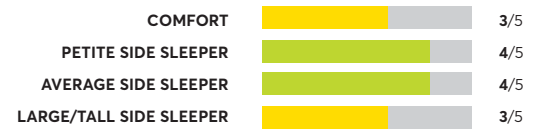

170 Rated Models

(as of September 2022)

Sealy Posturepedic Premium Silver Chill ⁷

✔ Recommended

OVERALL SCORE