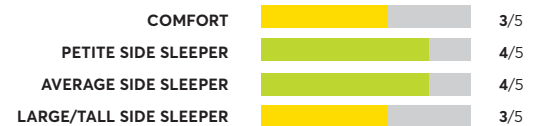

Serta Perfect Sleeper Hybrid Standale II Luxury Firm ^{1,7}

OVERALL SCORE