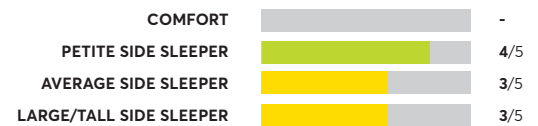

Beautyrest BR-800 12" Medium Firm

🏆 Best Buy

OVERALL SCORE

Big Fig The Mattress for a Bigger Figure

✔ Recommended

OVERALL SCORE

Charles P. Rogers Real Bed ²

✔ Recommended

OVERALL SCORE

Sealy Posturepedic Performance Copper II ⁷

✔ Recommended

OVERALL SCORE

Leesa Legend

✔ Recommended

OVERALL SCORE

Tuft & Needle Nod Hybrid MAT-NODH-01-Q ⁷

🏆 Best Buy

OVERALL SCORE

Beautyrest Silver BRS900-TSS Medium Firm Tight Top ⁷

🏆 Best Buy

OVERALL SCORE

170 Rated Models

(as of September 2022)

Sealy Posturepedic Premium Silver Chill ⁷