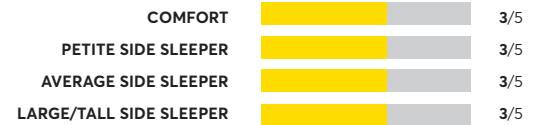

170 Rated Models

(as of September 2022)

Tempur-Pedic Tempur-ProADAPT Medium Hybrid ⁷

OVERALL SCORE

Sealy Posturepedic Shore Drive LTD Extra Firm ¹

OVERALL SCORE

Charles P. Rogers St. Regis Pillowtop Natural Latex