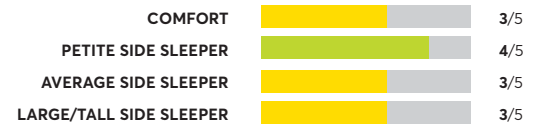

Sealy Posturepedic Plus Warrenville V 12 Inch Ultra Firm

OVERALL SCORE

Sealy Response Performance Chestnut Street Cushion Firm ⁷

OVERALL SCORE

King Koil iBed Element 11"

OVERALL SCORE

Serta Perfect Sleeper Sapphire Canyon 14" Medium

OVERALL SCORE

Sealy Posturepedic Silver Pine 15" Medium FX Euro Pillowtop

OVERALL SCORE

Eastman House New Yorker Chelsea Euro Pillow Top ^{1,7}

OVERALL SCORE

Stearns & Foster Lux Estate Rockwell ⁷

OVERALL SCORE

170 Rated Models

(as of September 2022)

Beautyrest Hybrid BRX3000-IM Medium Firm ^{1,7}	OVERALL SCORE 	COMFORT 3/5 PETITE SIDE SLEEPER 4/5 AVERAGE SIDE SLEEPER 3/5 LARGE/TALL SIDE SLEEPER 3/5
Cocoon by Sealy Chill Hybrid	OVERALL SCORE 	COMFORT - PETITE SIDE SLEEPER 4/5 AVERAGE SIDE SLEEPER 4/5 LARGE/TALL SIDE SLEEPER 3/5
Sealy Posturepedic Plus Barrett Court V 14 Inch Firm	OVERALL SCORE 	COMFORT 3/5 PETITE SIDE SLEEPER 3/5 AVERAGE SIDE SLEEPER 3/5 LARGE/TALL SIDE SLEEPER 3/5
DreamCloud Premier Hybrid	OVERALL SCORE 	COMFORT 4/5 PETITE SIDE SLEEPER 3/5 AVERAGE SIDE SLEEPER 3/5 LARGE/TALL SIDE SLEEPER 3/5
Helix Sleep Plus	OVERALL SCORE 	COMFORT 4/5 PETITE SIDE SLEEPER 4/5 AVERAGE SIDE SLEEPER 4/5 LARGE/TALL SIDE SLEEPER 4/5
Layla Sleep Hybrid Mattress Soft	OVERALL SCORE 	COMFORT - PETITE SIDE SLEEPER 4/5 AVERAGE SIDE SLEEPER 3/5 LARGE/TALL SIDE SLEEPER 3/5
Sealy Response Essentials 10"	OVERALL SCORE 	COMFORT 3/5 PETITE SIDE SLEEPER 3/5 AVERAGE SIDE SLEEPER 3/5 LARGE/TALL SIDE SLEEPER 3/5
Kingsdown Passions Imagination ¹	OVERALL SCORE 	COMFORT 4/5 PETITE SIDE SLEEPER 4/5 AVERAGE SIDE SLEEPER 4/5 LARGE/TALL SIDE SLEEPER 5/5
Wright W2.15 Hybrid	OVERALL SCORE 	COMFORT - PETITE SIDE SLEEPER 4/5 AVERAGE SIDE SLEEPER 3/5 LARGE/TALL SIDE SLEEPER 3/5
Klufft Royal Sovereign Liberty Firm	OVERALL SCORE 	COMFORT 4/5 PETITE SIDE SLEEPER 3/5 AVERAGE SIDE SLEEPER 3/5 LARGE/TALL SIDE SLEEPER 4/5