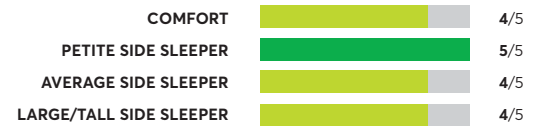

Ethan Allen EA Signature Platinum Plush ^{1,2}

✓ Recommended

OVERALL SCORE