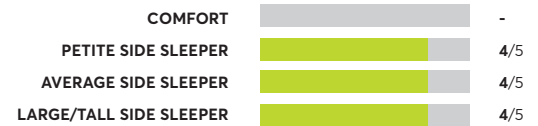

Parachute Eco Comfort

✓ Recommended

OVERALL SCORE