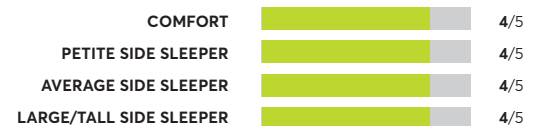

Beautyrest BR-800 12" Medium Firm

🏆 Best Buy

OVERALL SCORE

Big Fig The Mattress for a Bigger Figure

✔ Recommended

OVERALL SCORE

Charles P. Rogers Real Bed ²

✔ Recommended

OVERALL SCORE

Sealy Posturepedic Performance Copper II ⁷

✔ Recommended

OVERALL SCORE

Leesa Legend

✔ Recommended

OVERALL SCORE

Tuft & Needle Nod Hybrid MAT-NODH-01-Q ⁷

🏆 Best Buy

OVERALL SCORE

Beautyrest Silver BRS900-TSS Medium Firm Tight Top ⁷

🏆 Best Buy

OVERALL SCORE

170 Rated Models

(as of September 2022)

Sealy Posturepedic Premium Silver Chill ⁷