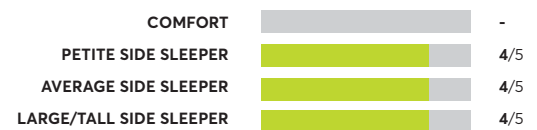

🏆 Best Buy

OVERALL SCORE

Beautyrest Silver BRS900-TSS Medium Firm Tight Top ⁷

🏆 Best Buy

OVERALL SCORE

170 Rated Models

(as of September 2022)

Sealy Posturepedic Premium Silver Chill ⁷

Beautyrest PressureSmart 11.5" Firm

✔ Recommended

OVERALL SCORE

Lull Luxe Hybrid

✔ Recommended

OVERALL SCORE

King Koil Luxury Almond 13" Plush

✔ Recommended

OVERALL SCORE

Molbly 12"

✔ Recommended

OVERALL SCORE

Brooklyn Bedding Titan for Plus Size Sleep

✔ Recommended

OVERALL SCORE

Tuft & Needle Hybrid with Pillow top ⁷

✔ Recommended

OVERALL SCORE

Beautyrest Black L-Class ^{1,7}

✔ Recommended

OVERALL SCORE

170 Rated Models

(as of September 2022)

Sealy Posturepedic Plus Opportune II