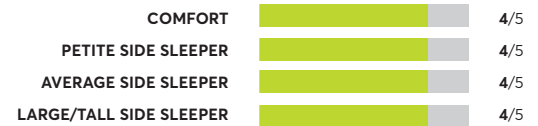

Puffy Lux Hybrid

✔ Recommended

OVERALL SCORE