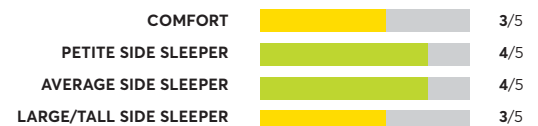

✔ Recommended

OVERALL SCORE

Zoma Hybrid

✔ Recommended

OVERALL SCORE

Casper Wave Hybrid

✔ Recommended

OVERALL SCORE

Beautyrest BR-800 12" Medium Firm

🏆 Best Buy

OVERALL SCORE

Big Fig The Mattress for a Bigger Figure

✔ Recommended

OVERALL SCORE

Charles P. Rogers Real Bed ²

✔ Recommended