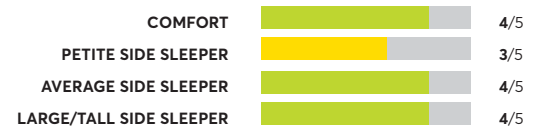

Sealy Posturepedic Hybrid Paterson 12" Medium

OVERALL SCORE

Ashley Sleep Anniversary Edition ¹

OVERALL SCORE

Sealy Ashcreek Medium

OVERALL SCORE

The Original Mattress Factory Orthopedic Luxury Firm

OVERALL SCORE