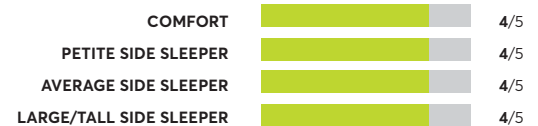

Bob-O-Pedic Copper Sport Hybrid Plush

OVERALL SCORE

Sealy Posturepedic Plus Warrenville V 13 Inch Medium

OVERALL SCORE

Restonic Biltmore Ornate Super Pillowtop

OVERALL SCORE

170 Rated Models

(as of September 2022)