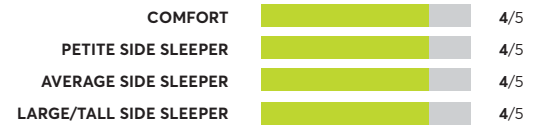

Helix Sleep Midnight Luxe^{1,7}

✔ Recommended

OVERALL SCORE