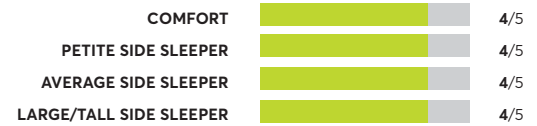

Ethan Allen EA Signature Firm¹

✔ Recommended

OVERALL SCORE