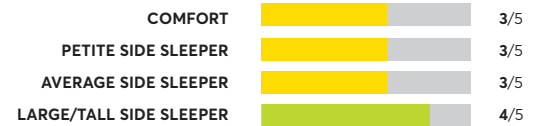

Sealy Posturepedic Summer Rose 12" Medium

🏆 Best Buy

OVERALL SCORE