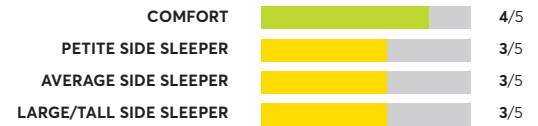

170 Rated Models

(as of September 2022)

Tempur-Pedic Tempur-ProADAPT Medium Hybrid ⁷

OVERALL SCORE