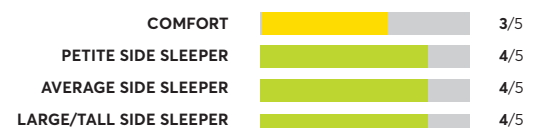

Stearns & Foster Estate Hurston 14" Cushion firm tight top

✔ Recommended

OVERALL SCORE

Allswell Luxe Hybrid

🏆 Best Buy

OVERALL SCORE

Sealy Posturepedic Summer Rose 12" Medium

🏆 Best Buy

OVERALL SCORE

Purple 3

✔ Recommended

OVERALL SCORE

Purple 2 Hybrid Firm

✔ Recommended

OVERALL SCORE

My Green Mattress Natural Escape

✔ Recommended

OVERALL SCORE

Serta Perfect Sleeper Elite Trelleburg II 11.5" Firm

✔ Recommended

OVERALL SCORE

170 Rated Models

(as of September 2022)

Diamond Transformation Hybrid