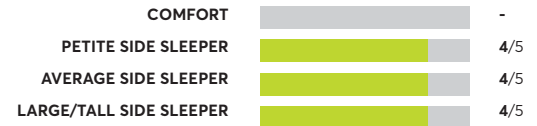

✔ Recommended

OVERALL SCORE

Serta Perfect Sleeper Elite Trelleburg II 11.5" Firm

✔ Recommended

OVERALL SCORE

170 Rated Models

(as of September 2022)

Diamond Transformation Hybrid

✔ Recommended

OVERALL SCORE

Saatva Classic Luxury Firm Eurotop

✔ Recommended

OVERALL SCORE

Birch by Helix Natural

✔ Recommended

OVERALL SCORE