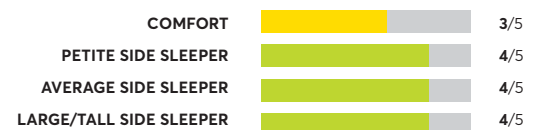

🏆 Best Buy

OVERALL SCORE

Beautyrest Silver BRS900-TSS Medium Firm Tight Top ⁷

🏆 Best Buy

OVERALL SCORE

170 Rated Models

(as of September 2022)

Sealy Posturepedic Premium Silver Chill ⁷

Beautyrest PressureSmart 11.5" Firm

✔ Recommended

OVERALL SCORE

Lull Luxe Hybrid

✔ Recommended

OVERALL SCORE

King Koil Luxury Almond 13" Plush

✔ Recommended

OVERALL SCORE

Molbly 12"

✔ Recommended

OVERALL SCORE

Brooklyn Bedding Titan for Plus Size Sleep

✔ Recommended

OVERALL SCORE

Tuft & Needle Hybrid with Pillow top ⁷

✔ Recommended

OVERALL SCORE

Beautyrest Black L-Class ^{1,7}

✔ Recommended

OVERALL SCORE

170 Rated Models

(as of September 2022)

Sealy Posturepedic Plus Opportune II