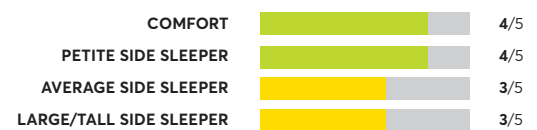

Beautyrest PressureSmart 11.5" Firm

✔ Recommended

OVERALL SCORE

Lull Luxe Hybrid

✔ Recommended

OVERALL SCORE

King Koil Luxury Almond 13" Plush

✔ Recommended

OVERALL SCORE

Molbly 12"

✔ Recommended

OVERALL SCORE

Brooklyn Bedding Titan for Plus Size Sleep

✔ Recommended

OVERALL SCORE

Tuft & Needle Hybrid with Pillow top ⁷

✔ Recommended

OVERALL SCORE

Beautyrest Black L-Class ^{1,7}

✔ Recommended

OVERALL SCORE

170 Rated Models

(as of September 2022)

Sealy Posturepedic Plus Opportune II