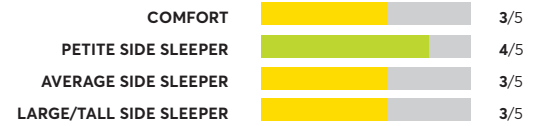

Sealy Response Performance Chestnut Street Cushion Firm ⁷

OVERALL SCORE