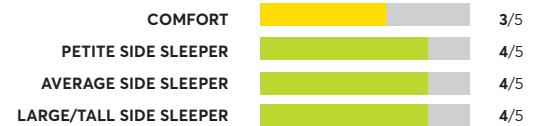

170 Rated Models

(as of September 2022)

Avocado Green ^{2,5}

✓ Recommended

OVERALL SCORE

Denver Mattress Doctor's Choice Plush

🏆 Best Buy

OVERALL SCORE