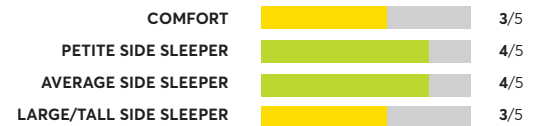

Serta iComfort CF 2000 12.5" Hybrid Firm

✔ Recommended

OVERALL SCORE