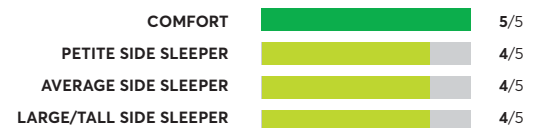

Purple 3

✔ Recommended

OVERALL SCORE