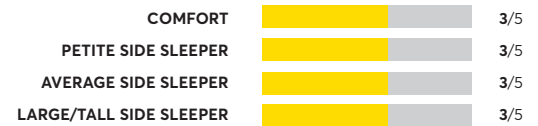

Sealy Posturepedic Plus Warrenville V 12 Inch Ultra Firm

OVERALL SCORE