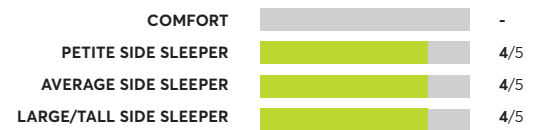

🏆 Best Buy

OVERALL SCORE

Beautyrest Silver BRS900-TSS Medium Firm Tight Top ⁷

🏆 Best Buy

OVERALL SCORE

170 Rated Models

(as of September 2022)

Sealy Posturepedic Premium Silver Chill ⁷

Beautyrest PressureSmart 11.5" Firm

✔ Recommended

OVERALL SCORE

Lull Luxe Hybrid

✔ Recommended

OVERALL SCORE

King Koil Luxury Almond 13" Plush

✔ Recommended

OVERALL SCORE

Molbly 12"

✔ Recommended

OVERALL SCORE

Brooklyn Bedding Titan for Plus Size Sleep

✔ Recommended

OVERALL SCORE

Tuft & Needle Hybrid with Pillow top ⁷

✔ Recommended

OVERALL SCORE

Beautyrest Black L-Class ^{1,7}

✔ Recommended

OVERALL SCORE

170 Rated Models

(as of September 2022)

Sealy Posturepedic Plus Opportune II