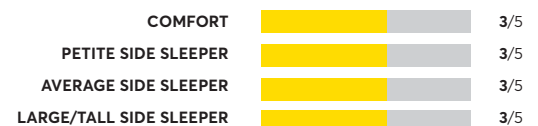

170 Rated Models

(as of September 2022)

Tempur-Pedic Tempur-ProADAPT Medium Hybrid ⁷

OVERALL SCORE

Sealy Posturepedic Shore Drive LTD Extra Firm ¹

OVERALL SCORE

Charles P. Rogers St. Regis Pillowtop Natural Latex

OVERALL SCORE

Serta Perfect Sleeper Select Kleinmon II 13.25" Firm Pillow mfi134243 ¹

OVERALL SCORE

Renue 12" Medium Hybrid Mattress

OVERALL SCORE

Beautyrest Silver BRS900-TSS Luxury Pillowtop Medium ¹

OVERALL SCORE

Sealy Posturepedic Hybrid Paterson 12" Medium

OVERALL SCORE

Ashley Sleep Anniversary Edition ¹

OVERALL SCORE

Sealy Ashcreek Medium

OVERALL SCORE

The Original Mattress Factory Orthopedic Luxury Firm

OVERALL SCORE