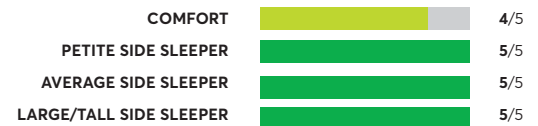

Casper Original Hybrid

✓ Recommended

OVERALL SCORE