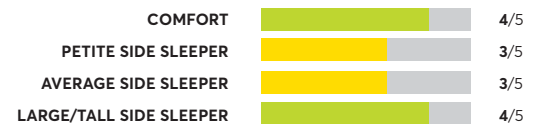

170 Rated Models

(as of September 2022)

Sealy Posturepedic Mountain Ridge V Medium 11.5"

OVERALL SCORE

MLily Fusion Luxe

OVERALL SCORE

Sealy Response Performance Beech Street Eurotop Cushion Firm ^{1,7}

OVERALL SCORE

Sealy Posturepedic Performance Kelburn II

OVERALL SCORE

Serta Perfect Sleeper Hybrid Standale II Luxury Firm ^{1,7}

OVERALL SCORE

Nest Bedding Robin Flippable

OVERALL SCORE

Layla Sleep Hybrid Mattress Firm

OVERALL SCORE

Bob-O-Pedic Copper Sport Hybrid Plush

OVERALL SCORE

Sealy Posturepedic Plus Warrenville V 13 Inch Medium

OVERALL SCORE

Restonic Biltmore Ornate Super Pillowtop

OVERALL SCORE

170 Rated Models

(as of September 2022)