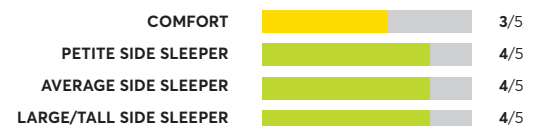

Beautyrest BR-800 12" Medium Firm

🏆 Best Buy

OVERALL SCORE

Big Fig The Mattress for a Bigger Figure

✔ Recommended

OVERALL SCORE

Charles P. Rogers Real Bed ²

✔ Recommended

OVERALL SCORE

Sealy Posturepedic Performance Copper II ⁷

✔ Recommended

OVERALL SCORE

Leesa Legend

✔ Recommended

OVERALL SCORE

Tuft & Needle Nod Hybrid MAT-NODH-01-Q ⁷

🏆 Best Buy

OVERALL SCORE

Beautyrest Silver BRS900-TSS Medium Firm Tight Top ⁷

🏆 Best Buy

OVERALL SCORE

170 Rated Models

(as of September 2022)

Sealy Posturepedic Premium Silver Chill ⁷