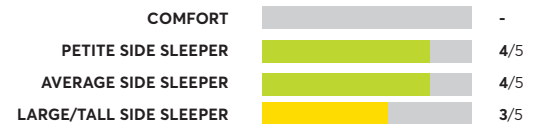

170 Rated Models

(as of September 2022)

Sealy Posturepedic Mountain Ridge V Medium 11.5"

OVERALL SCORE

MLily Fusion Luxe

OVERALL SCORE

Sealy Response Performance Beech Street Eurotop Cushion Firm ^{1,7}

OVERALL SCORE

Sealy Posturepedic Performance Kelburn II

OVERALL SCORE

Serta Perfect Sleeper Hybrid Standale II Luxury Firm ^{1,7}

OVERALL SCORE

Nest Bedding Robin Flippable

OVERALL SCORE

Layla Sleep Hybrid Mattress Firm

OVERALL SCORE