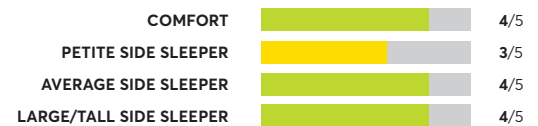

Bear Hybrid Luxury Firm ^{1,7}

OVERALL SCORE