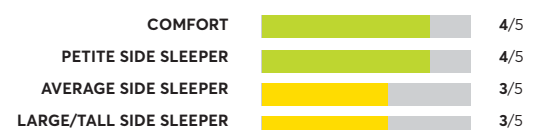

## Sealy Posturepedic Performance Copper II <sup>7</sup>

✓ Recommended

OVERALL SCORE

## Beautyrest Silver BRS900-TSS Medium Firm Tight Top <sup>7</sup>

🏆 Best Buy

OVERALL SCORE