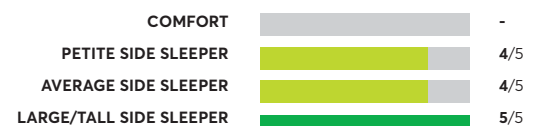

Duxiana DUX 1001

OVERALL SCORE