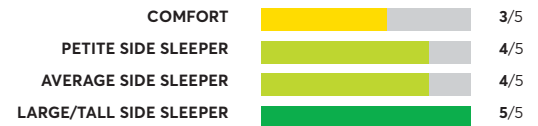

Kingsdown Passions Imagination ¹

OVERALL SCORE