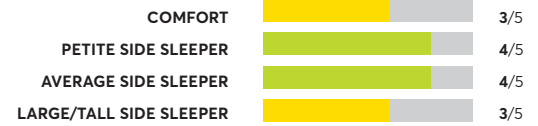

Serta iComfort CF 2000 12.5" Hybrid Firm

OVERALL SCORE