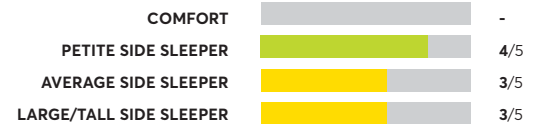

Layla Sleep Hybrid Mattress Soft

OVERALL SCORE