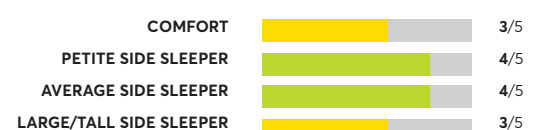

## Sealy Posturepedic Performance Copper II <sup>7</sup>

✓ Recommended

OVERALL SCORE

## Beautyrest Silver BRS900-TSS Medium Firm Tight Top <sup>7</sup>

🏆 Best Buy

OVERALL SCORE

## Sealy Posturepedic Premium Silver Chill <sup>7</sup>

✓ Recommended

OVERALL SCORE