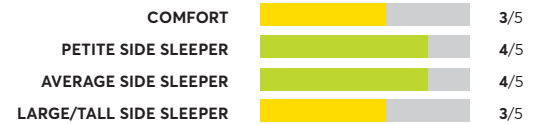

Serta Perfect Sleeper Sapphire Canyon 14" Medium

OVERALL SCORE