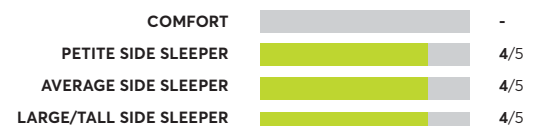

Diamond Transformation Hybrid

✔ Recommended

OVERALL SCORE