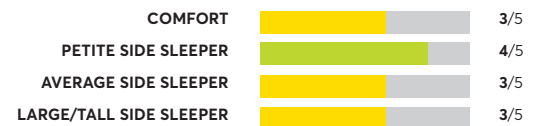

King Koil iBed Element 11"

OVERALL SCORE