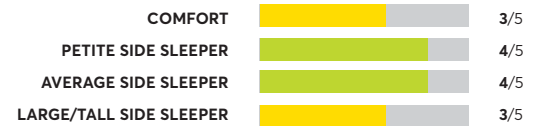

## Sealy Posturepedic Plus Opportune II

✔ Recommended

OVERALL SCORE

## Sealy Posturepedic Summer Rose 12" Medium

🏆 Best Buy

OVERALL SCORE