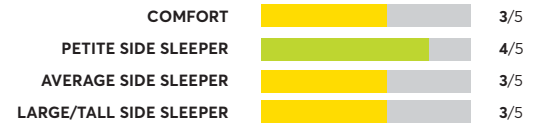

161 Rated Models

(as of May 2022)

Sealy Response Performance Chestnut Street Cushion Firm ⁷

OVERALL SCORE