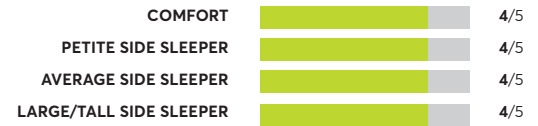

Ethan Allen EA Signature Firm¹

Recommended

OVERALL SCORE