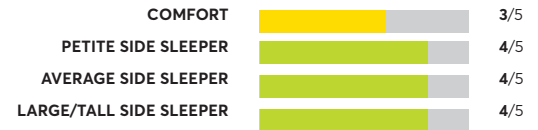

## Sealy Posturepedic Plus Opportune II

✔ Recommended

OVERALL SCORE