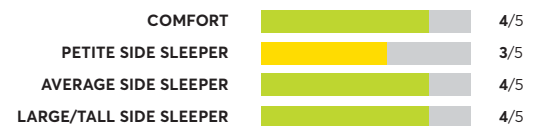

Saatva Classic Luxury Firm Eurotop

✔ Recommended

OVERALL SCORE