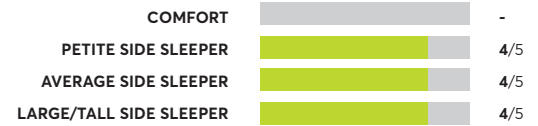

Parachute Eco Comfort

✓ Recommended

OVERALL SCORE