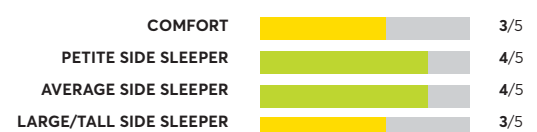

## Kingsdown Select Malbec 16" Plush

✓ Recommended

OVERALL SCORE

## Casper Wave Hybrid

✓ Recommended

OVERALL SCORE

## Beautyrest BR-800 12" Medium Firm

🏆 Best Buy

OVERALL SCORE