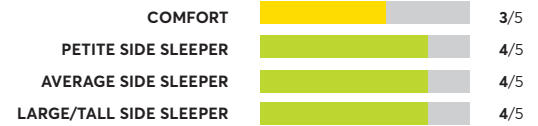

161 Rated Models

(as of May 2022)

**Avocado Green** <sup>2,5</sup>

✓ Recommended

OVERALL SCORE

**Denver Mattress Doctor's Choice Plush**

🏆 Best Buy

OVERALL SCORE