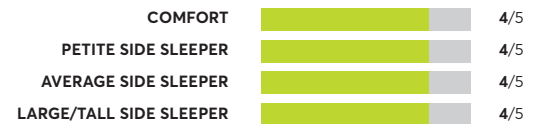

## Sealy Posturepedic Summer Rose 12" Medium

🏆 Best Buy

OVERALL SCORE

## Stearns & Foster Estate Hurston 14" Cushion firm tight top

✔ Recommended

OVERALL SCORE

## Purple 3

✔ Recommended

OVERALL SCORE