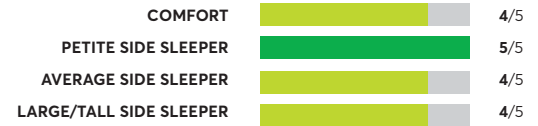

Ethan Allen EA Signature Platinum Plush ^{1,2}

✓ Recommended

OVERALL SCORE