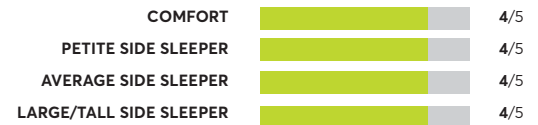

Helix Sleep Plus

OVERALL SCORE