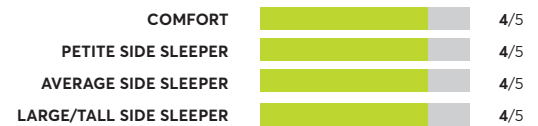

Charles P. Rogers Powercore Estate 5000 ²

✓ Recommended

OVERALL SCORE