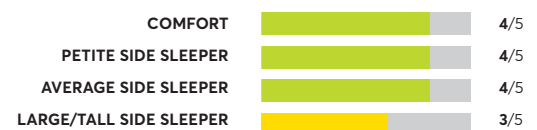

Charles P. Rogers Real Bed ²

✓ Recommended

OVERALL SCORE