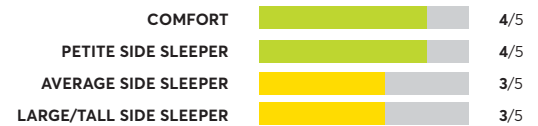

Tulo Hybrid 12" Firm

OVERALL SCORE