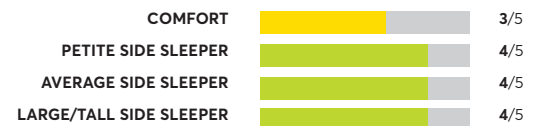

Sealy Response Performance Elm Avenue Firm¹

OVERALL SCORE