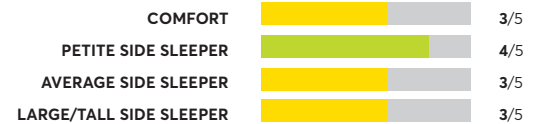

Beautyrest Hybrid BRX3000-IM Medium Firm ^{1,7}

OVERALL SCORE