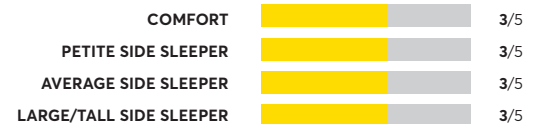

Sealy Posturepedic Silver Pine 15" Medium FX Euro Pillowtop

OVERALL SCORE