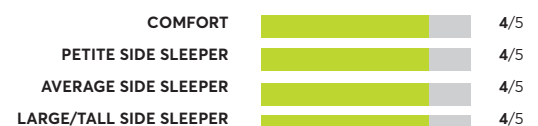

Helix Sleep Midnight Luxe^{1,7}

OVERALL SCORE