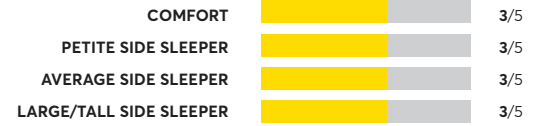

161 Rated Models

(as of May 2022)

Sealy Response Essentials 10"

OVERALL SCORE