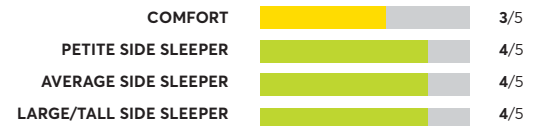

Beautyrest Black K-Class Medium ⁷

OVERALL SCORE