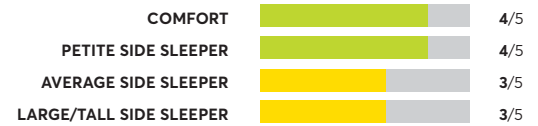

Tempur-Pedic Tempur PRObreeze 12" Medium

OVERALL SCORE