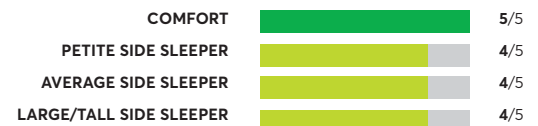

OVERALL SCORE

**Parachute Eco Comfort**

✓ Recommended

OVERALL SCORE

**Avocado Green Mattress Pillowtop** <sup>2,5</sup>

✓ Recommended

OVERALL SCORE

**Charles P. Rogers Powercore Estate 5000** <sup>2</sup>