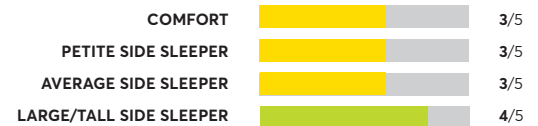

## Sealy Posturepedic Plus Opportune II

✔ Recommended

OVERALL SCORE

## Allswell Luxe Hybrid

🏆 Best Buy

OVERALL SCORE

## Sealy Posturepedic Summer Rose 12" Medium

🏆 Best Buy

OVERALL SCORE