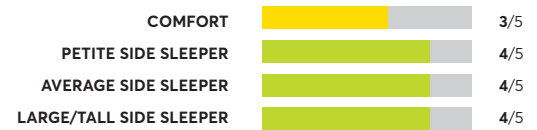

# 161 Rated Models

(as of May 2022)

## Kingsdown Select Malbec 16" Plush

✓ Recommended

OVERALL SCORE