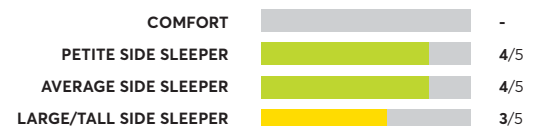

Birch by Helix Natural

✔ Recommended

OVERALL SCORE