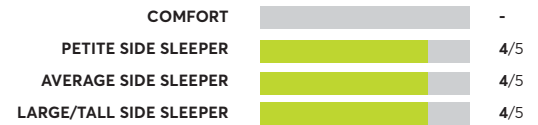

## Awara Organic Luxury Hybrid

Recommended

OVERALL SCORE