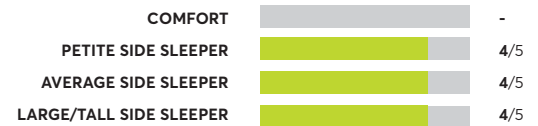

✓ Recommended

OVERALL SCORE

**Zoma Hybrid**

✓ Recommended

OVERALL SCORE