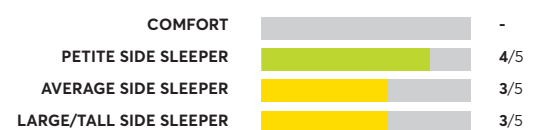

Big Fig The Mattress for a Bigger Figure

✓ Recommended

OVERALL SCORE