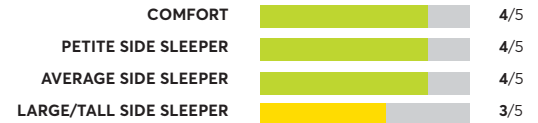

Cocoon by Sealy Chill Hybrid

OVERALL SCORE