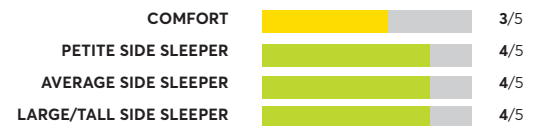

Denver Mattress Doctor's Choice Euro Top

OVERALL SCORE