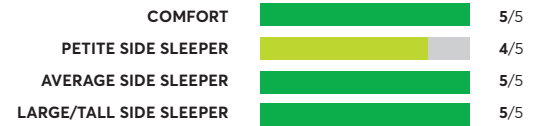

161 Rated Models

(as of May 2022)

**Avocado Green** <sup>2,5</sup>

✓ Recommended

OVERALL SCORE

**Denver Mattress Doctor's Choice Plush**

🏆 Best Buy

OVERALL SCORE