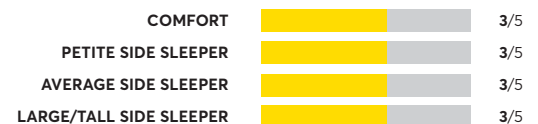

## Sealy Posturepedic Silver Pine 15" Medium FX Euro Pillowtop

OVERALL SCORE

## Beautyrest Hybrid BRX3000-IM Medium Firm <sup>1,7</sup>

OVERALL SCORE

## Sealy Posturepedic Plus Barrett Court V 14 Inch Firm

OVERALL SCORE