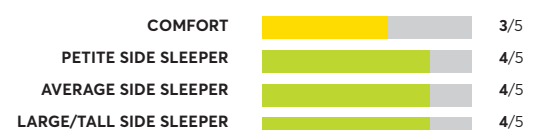

## Tuft & Needle Nod Hybrid MAT-NODH-01-Q <sup>7</sup>

🏆 Best Buy

OVERALL SCORE

## Sealy Posturepedic Performance Copper II <sup>7</sup>

✓ Recommended

OVERALL SCORE