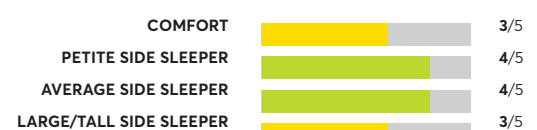

## Sealy Posturepedic Performance Copper II <sup>7</sup>

✓ Recommended

OVERALL SCORE

## Leesa Legend

✓ Recommended

OVERALL SCORE

## Beautyrest Silver BRS900-TSS Medium Firm Tight Top <sup>7</sup>

🏆 Best Buy

OVERALL SCORE