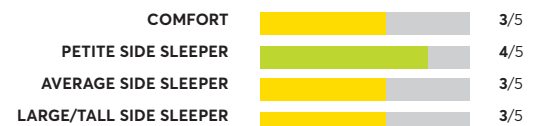

## Serta Perfect Sleeper Elite Trelleburg II 11.5" Firm

✔ Recommended

OVERALL SCORE