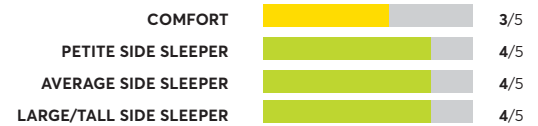

Kingsdown Crown Imperial Empire^{1,7}

OVERALL SCORE