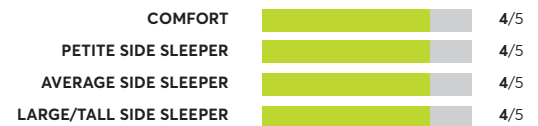

Saatva HD

OVERALL SCORE