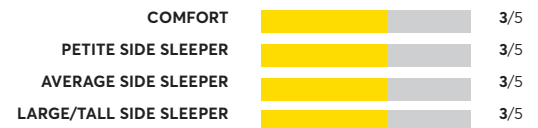

Beautyrest Black X-Class 13.5

OVERALL SCORE