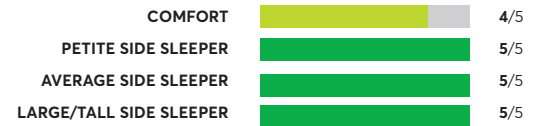

Casper Original Hybrid (2020)

✓ Recommended

OVERALL SCORE