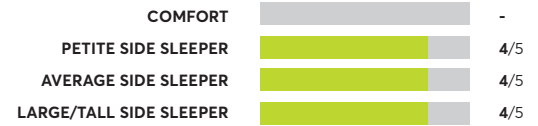

SleepFresh Hybrid

✓ Recommended

OVERALL SCORE