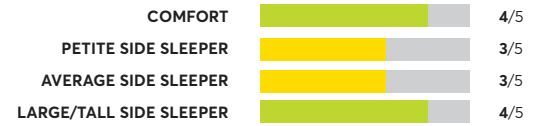

Kluft Royal Sovereign Liberty Firm

OVERALL SCORE