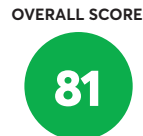

129 Rated Models
(as of September 2021)

Avocado Green ^{2,5}
✔ Recommended

Denver Mattress Doctor's Choice Plush
🏆 Best Buy

Casper Original Hybrid (2020)
✔ Recommended

SleepFresh Hybrid
✔ Recommended

Ethan Allen EA Signature Platinum Plush ^{1,2}
✔ Recommended