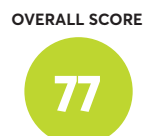

Beautyrest BR-800 12" Medium Firm
🏆 Best Buy

129 Rated Models

(as of September 2021)

Charles P. Rogers Real Bed ²
 Recommended

OVERALL SCORE: **77**

COMFORT: 5/5
 PETITE SIDE SLEEPER: 4/5
 AVERAGE SIDE SLEEPER: 4/5
 LARGE/TALL SIDE SLEEPER: 3/5