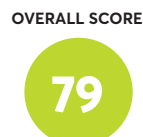

Avocado Green Mattress Pillowtop ^{2,5}
✔ Recommended