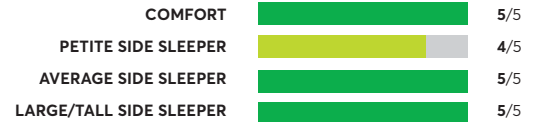

129 Rated Models
(as of September 2021)

Avocado Green ^{2,5}
✔ Recommended

Denver Mattress Doctor's Choice Plush
🏆 Best Buy

Casper Original Hybrid (2020)
✔ Recommended

SleepFresh Hybrid
✔ Recommended

Ethan Allen EA Signature Platinum Plush ^{1,2}
✔ Recommended

Charles P. Rogers Powercore Estate 5000 ²
✔ Recommended

Avocado Green Mattress Pillowtop ^{2,5}
✔ Recommended

Sealy Response Performance Briar Rose 11.5" Cushion Firm
✔ Recommended

Casper Wave Hybrid
✔ Recommended

Beautyrest BR-800 12" Medium Firm
🏆 Best Buy

129 Rated Models

(as of September 2021)

Charles P. Rogers Real Bed ²
 Recommended

OVERALL SCORE: **77**

COMFORT: 5/5
 PETITE SIDE SLEEPER: 4/5
 AVERAGE SIDE SLEEPER: 4/5
 LARGE/TALL SIDE SLEEPER: 3/5

OVERALL SCORE: **76**

COMFORT: 4/5
 PETITE SIDE SLEEPER: 4/5
 AVERAGE SIDE SLEEPER: 4/5
 LARGE/TALL SIDE SLEEPER: 4/5

Kingsdown Select Malbec 14.5" Plush
 Recommended

OVERALL SCORE: **76**

COMFORT: 3/5
 PETITE SIDE SLEEPER: 4/5
 AVERAGE SIDE SLEEPER: 4/5
 LARGE/TALL SIDE SLEEPER: 4/5