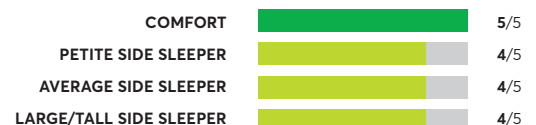

129 Rated Models
(as of September 2021)

Avocado Green ^{2,5}
✔ Recommended

Denver Mattress Doctor's Choice Plush
🏆 Best Buy

Casper Original Hybrid (2020)
✔ Recommended

SleepFresh Hybrid
✔ Recommended

Ethan Allen EA Signature Platinum Plush ^{1,2}
✔ Recommended

Charles P. Rogers Powercore Estate 5000 ²
✔ Recommended

Avocado Green Mattress Pillowtop ^{2,5}
✔ Recommended

Sealy Response Performance Briar Rose 11.5" Cushion Firm
✔ Recommended

Casper Wave Hybrid
✔ Recommended

Beautyrest BR-800 12" Medium Firm
🏆 Best Buy

129 Rated Models

(as of September 2021)

Charles P. Rogers Real Bed ²
 Recommended

OVERALL SCORE: **77**

COMFORT: 5/5
 PETITE SIDE SLEEPER: 4/5
 AVERAGE SIDE SLEEPER: 4/5
 LARGE/TALL SIDE SLEEPER: 3/5

OVERALL SCORE: **76**

COMFORT: 4/5
 PETITE SIDE SLEEPER: 4/5
 AVERAGE SIDE SLEEPER: 4/5
 LARGE/TALL SIDE SLEEPER: 4/5

Kingsdown Select Malbec 14.5" Plush
 Recommended

OVERALL SCORE: **76**

COMFORT: 3/5
 PETITE SIDE SLEEPER: 4/5
 AVERAGE SIDE SLEEPER: 4/5
 LARGE/TALL SIDE SLEEPER: 4/5