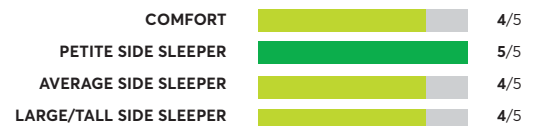

129 Rated Models
(as of September 2021)

Avocado Green ^{2,5}
✔ Recommended

Denver Mattress Doctor's Choice Plush
🏆 Best Buy

Casper Original Hybrid (2020)
✔ Recommended

SleepFresh Hybrid
✔ Recommended

Ethan Allen EA Signature Platinum Plush ^{1,2}
✔ Recommended

Charles P. Rogers Powercore Estate 5000 ²
✔ Recommended

Avocado Green Mattress Pillowtop ^{2,5}
✔ Recommended

Sealy Response Performance Briar Rose 11.5" Cushion Firm
✔ Recommended

Casper Wave Hybrid
✔ Recommended

Beautyrest BR-800 12" Medium Firm
🏆 Best Buy

129 Rated Models

(as of September 2021)

Charles P. Rogers Real Bed ²
 Recommended

OVERALL SCORE: **77**

COMFORT: 5/5
 PETITE SIDE SLEEPER: 4/5
 AVERAGE SIDE SLEEPER: 4/5
 LARGE/TALL SIDE SLEEPER: 3/5

OVERALL SCORE: **76**

COMFORT: 4/5
 PETITE SIDE SLEEPER: 4/5
 AVERAGE SIDE SLEEPER: 4/5
 LARGE/TALL SIDE SLEEPER: 4/5

Kingsdown Select Malbec 14.5" Plush
 Recommended

OVERALL SCORE: **76**

COMFORT: 3/5
 PETITE SIDE SLEEPER: 4/5
 AVERAGE SIDE SLEEPER: 4/5
 LARGE/TALL SIDE SLEEPER: 4/5