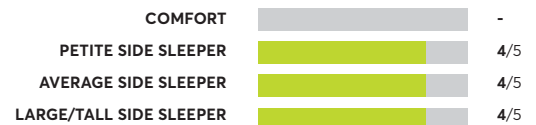

129 Rated Models
(as of September 2021)

Avocado Green ^{2,5}
✔ Recommended

Denver Mattress Doctor's Choice Plush
🏆 Best Buy

Casper Original Hybrid (2020)
✔ Recommended

SleepFresh Hybrid
✔ Recommended

Ethan Allen EA Signature Platinum Plush ^{1,2}
✔ Recommended

Charles P. Rogers Powercore Estate 5000 ²
✔ Recommended

Avocado Green Mattress Pillowtop ^{2,5}
✔ Recommended

Sealy Response Performance Briar Rose 11.5" Cushion Firm
✔ Recommended

Casper Wave Hybrid
✔ Recommended

Beautyrest BR-800 12" Medium Firm
🏆 Best Buy

129 Rated Models

(as of September 2021)

Charles P. Rogers Real Bed ²
 Recommended

OVERALL SCORE: **77**

COMFORT: 5/5
 PETITE SIDE SLEEPER: 4/5
 AVERAGE SIDE SLEEPER: 4/5
 LARGE/TALL SIDE SLEEPER: 3/5

OVERALL SCORE: **76**

COMFORT: 4/5
 PETITE SIDE SLEEPER: 4/5
 AVERAGE SIDE SLEEPER: 4/5
 LARGE/TALL SIDE SLEEPER: 4/5

Kingsdown Select Malbec 14.5" Plush
 Recommended

OVERALL SCORE: **76**

COMFORT: 3/5
 PETITE SIDE SLEEPER: 4/5
 AVERAGE SIDE SLEEPER: 4/5
 LARGE/TALL SIDE SLEEPER: 4/5