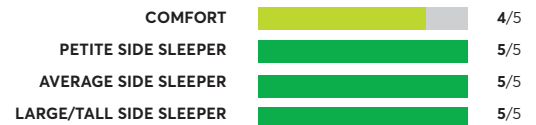

129 Rated Models
(as of September 2021)

Avocado Green ^{2,5}
✔ Recommended

Denver Mattress Doctor's Choice Plush
🏆 Best Buy

Casper Original Hybrid (2020)
✔ Recommended

SleepFresh Hybrid
✔ Recommended

Ethan Allen EA Signature Platinum Plush ^{1,2}
✔ Recommended

Charles P. Rogers Powercore Estate 5000 ²
✔ Recommended

Avocado Green Mattress Pillowtop ^{2,5}
✔ Recommended

Sealy Response Performance Briar Rose 11.5" Cushion Firm
✔ Recommended

Casper Wave Hybrid
✔ Recommended

Beautyrest BR-800 12" Medium Firm
🏆 Best Buy

129 Rated Models

(as of September 2021)

Charles P. Rogers Real Bed ²
 Recommended

OVERALL SCORE: **77**

COMFORT: 5/5
 PETITE SIDE SLEEPER: 4/5
 AVERAGE SIDE SLEEPER: 4/5
 LARGE/TALL SIDE SLEEPER: 3/5

OVERALL SCORE: **76**

COMFORT: 4/5
 PETITE SIDE SLEEPER: 4/5
 AVERAGE SIDE SLEEPER: 4/5
 LARGE/TALL SIDE SLEEPER: 4/5

Kingsdown Select Malbec 14.5" Plush
 Recommended

OVERALL SCORE: **76**

COMFORT: 3/5
 PETITE SIDE SLEEPER: 4/5
 AVERAGE SIDE SLEEPER: 4/5
 LARGE/TALL SIDE SLEEPER: 4/5