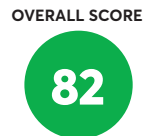

129 Rated Models
(as of September 2021)

Avocado Green ^{2,5}
✔ Recommended

Denver Mattress Doctor's Choice Plush
🏆 Best Buy

Casper Original Hybrid (2020)
✔ Recommended

SleepFresh Hybrid
✔ Recommended

Ethan Allen EA Signature Platinum Plush ^{1,2}
✔ Recommended