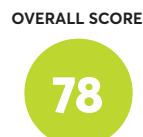

Beautyrest BR-800 12" Medium Firm
🏆 Best Buy

129 Rated Models

(as of September 2021)

Charles P. Rogers Real Bed ²
 Recommended

OVERALL SCORE: **77**

COMFORT: 5/5
 PETITE SIDE SLEEPER: 4/5
 AVERAGE SIDE SLEEPER: 4/5
 LARGE/TALL SIDE SLEEPER: 3/5