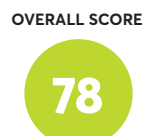

Sealy Response Performance Briar Rose 11.5" Cushion Firm
✔ Recommended