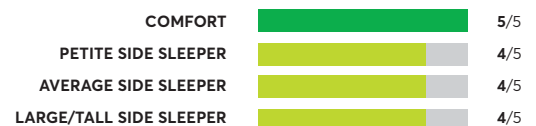

129 Rated Models
(as of September 2021)

Avocado Green ^{2,5}
✔ Recommended

Denver Mattress Doctor's Choice Plush
🏆 Best Buy

Casper Original Hybrid (2020)
✔ Recommended

SleepFresh Hybrid
✔ Recommended

Ethan Allen EA Signature Platinum Plush ^{1,2}
✔ Recommended

Charles P. Rogers Powercore Estate 5000 ²
✔ Recommended

Avocado Green Mattress Pillowtop ^{2,5}
✔ Recommended

Sealy Response Performance Briar Rose 11.5" Cushion Firm
✔ Recommended

Casper Wave Hybrid
✔ Recommended

Beautyrest BR-800 12" Medium Firm
🏆 Best Buy

129 Rated Models

(as of September 2021)

Charles P. Rogers Real Bed ²
 Recommended

OVERALL SCORE: **77**

COMFORT: 5/5
 PETITE SIDE SLEEPER: 4/5
 AVERAGE SIDE SLEEPER: 4/5
 LARGE/TALL SIDE SLEEPER: 3/5

OVERALL SCORE: **76**

COMFORT: 4/5
 PETITE SIDE SLEEPER: 4/5
 AVERAGE SIDE SLEEPER: 4/5
 LARGE/TALL SIDE SLEEPER: 4/5

Kingsdown Select Malbec 14.5" Plush
 Recommended

OVERALL SCORE: **76**

COMFORT: 3/5
 PETITE SIDE SLEEPER: 4/5
 AVERAGE SIDE SLEEPER: 4/5
 LARGE/TALL SIDE SLEEPER: 4/5