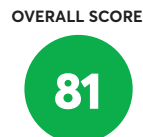

129 Rated Models
(as of September 2021)

Avocado Green ^{2,5}
✔ Recommended

Denver Mattress Doctor's Choice Plush
🏆 Best Buy

Casper Original Hybrid (2020)
✔ Recommended

SleepFresh Hybrid
✔ Recommended

Ethan Allen EA Signature Platinum Plush ^{1,2}
✔ Recommended