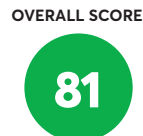

129 Rated Models
(as of September 2021)

Avocado Green ^{2,5}
✔ Recommended

Denver Mattress Doctor's Choice Plush
🏆 Best Buy

Casper Original Hybrid (2020)
✔ Recommended

SleepFresh Hybrid
✔ Recommended

Ethan Allen EA Signature Platinum Plush ^{1,2}
✔ Recommended