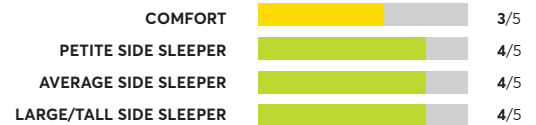

129 Rated Models
(as of September 2021)

Avocado Green ^{2,5}
✔ Recommended

Denver Mattress Doctor's Choice Plush
🏆 Best Buy

Casper Original Hybrid (2020)
✔ Recommended

SleepFresh Hybrid
✔ Recommended

Ethan Allen EA Signature Platinum Plush ^{1,2}
✔ Recommended

Charles P. Rogers Powercore Estate 5000 ²
✔ Recommended

Avocado Green Mattress Pillowtop ^{2,5}
✔ Recommended

Sealy Response Performance Briar Rose 11.5" Cushion Firm
✔ Recommended

Casper Wave Hybrid
✔ Recommended

Beautyrest BR-800 12" Medium Firm
🏆 Best Buy

129 Rated Models

(as of September 2021)

Charles P. Rogers Real Bed ²
 Recommended

OVERALL SCORE: **77**

COMFORT: 5/5
 PETITE SIDE SLEEPER: 4/5
 AVERAGE SIDE SLEEPER: 4/5
 LARGE/TALL SIDE SLEEPER: 3/5

OVERALL SCORE: **76**

COMFORT: 4/5
 PETITE SIDE SLEEPER: 4/5
 AVERAGE SIDE SLEEPER: 4/5
 LARGE/TALL SIDE SLEEPER: 4/5

Kingsdown Select Malbec 14.5" Plush
 Recommended

OVERALL SCORE: **76**

COMFORT: 3/5
 PETITE SIDE SLEEPER: 4/5
 AVERAGE SIDE SLEEPER: 4/5
 LARGE/TALL SIDE SLEEPER: 4/5