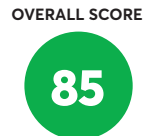

129 Rated Models
(as of September 2021)

Avocado Green ^{2,5}
✔ Recommended

Denver Mattress Doctor's Choice Plush
🏆 Best Buy

Casper Original Hybrid (2020)
✔ Recommended

SleepFresh Hybrid
✔ Recommended

Ethan Allen EA Signature Platinum Plush ^{1,2}
✔ Recommended