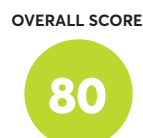

Charles P. Rogers Powercore Estate 5000 ²
✔ Recommended