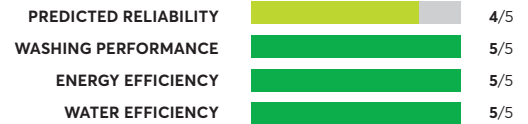

For the latest ratings and information, visit CR.org

52 Rated Models

(as of April 2021)

LG WM3900HWA

✔ Recommended

OVERALL SCORE

LG WM4000HWA

✔ Recommended

Similar to tested model: LG WM3900HWA

OVERALL SCORE

LG WM3400CW

🏆 Best Buy

Similar to tested model: LG WM3500CW

OVERALL SCORE

LG WM3500CW

🏆 Best Buy