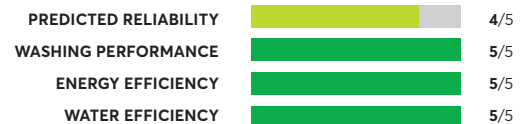

OVERALL SCORE

LG WM3600HWA

✔ Recommended

Similar to tested model: LG WM3500CW

OVERALL SCORE

LG WM9000HVA¹

✔ Recommended

OVERALL SCORE

LG Signature WM9500HKA¹

✔ Recommended

OVERALL SCORE

LG WM3700HWA

🏆 Best Buy

OVERALL SCORE

LG WM3997HWA

✔ Recommended