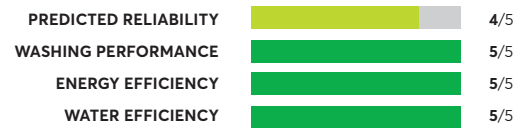

For the latest ratings and information, visit CR.org

52 Rated Models

(as of April 2021)

LG WM3900HWA

✔ Recommended

OVERALL SCORE

LG WM4000HWA

✔ Recommended

Similar to tested model: LG WM3900HWA

OVERALL SCORE

LG WM3400CW

🏆 Best Buy

Similar to tested model: LG WM3500CW

OVERALL SCORE

LG WM3500CW

🏆 Best Buy