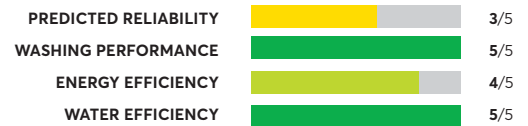

52 Rated Models

(as of April 2021)

Whirlpool WFW862CHC

OVERALL SCORE

Whirlpool WFW5620HW

Similar to tested model: Whirlpool WFW6620HW

OVERALL SCORE

Whirlpool WFW6620HW

OVERALL SCORE

Electrolux EFLW427UIW

OVERALL SCORE

GE GFW550SSNWW

Similar to tested model: GE GFW650SSNWW

OVERALL SCORE

GE GFW650SSNWW

OVERALL SCORE