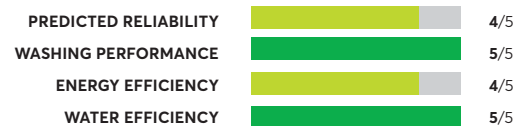

Samsung WF50K7500AW

✔ Recommended

OVERALL SCORE

Samsung FlexWash WV60M9900AV

OVERALL SCORE

Samsung WF50R8500AW

OVERALL SCORE

LG WM4200HWA

Similar to tested model: LG WM4500HBA

OVERALL SCORE

LG WM4500HBA

OVERALL SCORE

Samsung WF45K6500AW

OVERALL SCORE

Electrolux EFLS527UIW

OVERALL SCORE