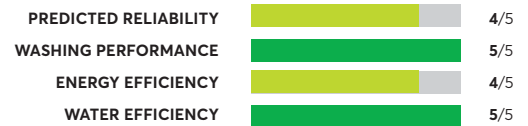

OVERALL SCORE

Samsung WF45T6200AW

🏆 Best Buy

Similar to tested model: Samsung WF45R6300AW

OVERALL SCORE

Electrolux EFLS627UTT

✔ Recommended

OVERALL SCORE

Samsung WF50K7500AW

✔ Recommended

OVERALL SCORE

Samsung FlexWash WV60M9900AV

OVERALL SCORE

Samsung WF50R8500AW

OVERALL SCORE

LG WM4200HWA