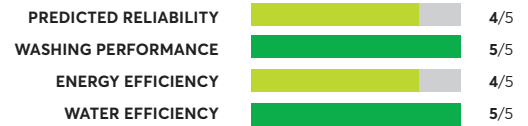

OVERALL SCORE

52 Rated Models

(as of April 2021)

Speed Queen FF7005SN

✔ Recommended

Similar to tested model: Speed Queen FF7005WN

OVERALL SCORE

Speed Queen FF7005WN

✔ Recommended

OVERALL SCORE

Speed Queen FR7002WN

✔ Recommended

Similar to tested model: Speed Queen FF7005WN

OVERALL SCORE

Kenmore 41562

✔ Recommended