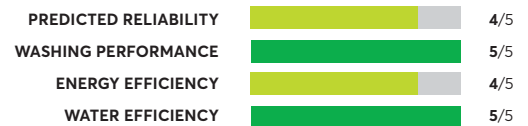

OVERALL SCORE

Samsung WF45T6200AW

🏆 Best Buy

Similar to tested model: Samsung WF45R6300AW

OVERALL SCORE

Electrolux EFLS627UTT

✔ Recommended

OVERALL SCORE

Samsung WF50K7500AW

✔ Recommended

OVERALL SCORE

Samsung FlexWash WV60M9900AV

OVERALL SCORE

Samsung WF50R8500AW

OVERALL SCORE

LG WM4200HWA

Similar to tested model: LG WM4500HBA

OVERALL SCORE

LG WM4500HBA

OVERALL SCORE

Samsung WF45K6500AW

OVERALL SCORE

Electrolux EFLS527UIW

OVERALL SCORE