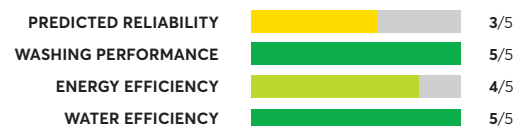

OVERALL SCORE

Maytag MHW6630HW

✔ Recommended

OVERALL SCORE

LG WM8100HVA

✔ Recommended

OVERALL SCORE

Maytag MHW8630HC

✔ Recommended

OVERALL SCORE

Kenmore Elite 41982 ¹

✔ Recommended

OVERALL SCORE

Maytag MHW5630HW

🏆 Best Buy

OVERALL SCORE