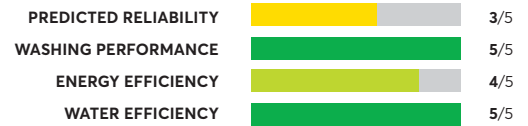

52 Rated Models

(as of April 2021)

Whirlpool WFW862CHC

OVERALL SCORE

Whirlpool WFW5620HW

Similar to tested model: Whirlpool WFW6620HW

OVERALL SCORE

Whirlpool WFW6620HW

OVERALL SCORE

Electrolux EFLW427UIW

OVERALL SCORE

GE GFW550SSNWW

Similar to tested model: GE GFW650SSNWW

OVERALL SCORE

GE GFW650SSNWW

OVERALL SCORE