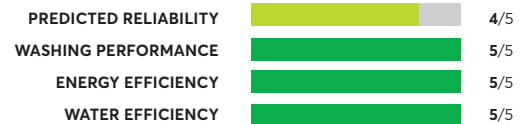

OVERALL SCORE

LG WM3600HWA

✔ Recommended

Similar to tested model: LG WM3500CW

OVERALL SCORE

LG WM9000HVA¹

✔ Recommended

OVERALL SCORE

LG Signature WM9500HKA¹

✔ Recommended

OVERALL SCORE

LG WM3700HWA

🏆 Best Buy

OVERALL SCORE

LG WM3997HWA

✔ Recommended