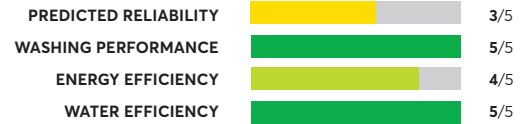

OVERALL SCORE

Samsung WF45T6200AW

🏆 Best Buy

Similar to tested model: Samsung WF45R6300AW

OVERALL SCORE

Electrolux EFLS627UTT

✔ Recommended

OVERALL SCORE

Samsung WF50K7500AW

✔ Recommended

OVERALL SCORE

Samsung FlexWash WV60M9900AV

OVERALL SCORE

Samsung WF50R8500AW

OVERALL SCORE

LG WM4200HWA