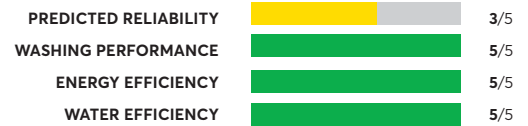

OVERALL SCORE

Samsung WF45T6200AW

🏆 Best Buy

Similar to tested model: Samsung WF45R6300AW

OVERALL SCORE

Electrolux EFLS627UTT

✔ Recommended

OVERALL SCORE

Samsung WF50K7500AW

✔ Recommended

OVERALL SCORE

Samsung FlexWash WV60M9900AV

OVERALL SCORE

Samsung WF50R8500AW

OVERALL SCORE

LG WM4200HWA