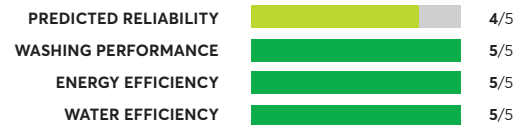

Similar to tested model: LG WM3900HWA

OVERALL SCORE

LG WM3400CW

🏆 Best Buy

Similar to tested model: LG WM3500CW

OVERALL SCORE

LG WM3500CW

🏆 Best Buy

OVERALL SCORE

LG WM3600HWA

✔ Recommended

Similar to tested model: LG WM3500CW

OVERALL SCORE

LG WM9000HVA¹

✔ Recommended

OVERALL SCORE