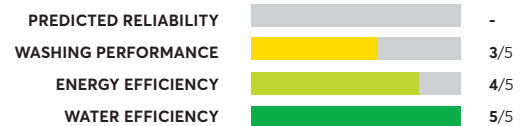

OVERALL SCORE

Electrolux EFLW427UIW

OVERALL SCORE

GE GFW550SSNWW

Similar to tested model: GE GFW650SSNWW

OVERALL SCORE

GE GFW650SSNWW

OVERALL SCORE

GE GFW850SPNRS ¹

OVERALL SCORE

Samsung WF45N5300AV

OVERALL SCORE

Midea MLH52S7AGS

OVERALL SCORE

GE GFW430SSMWW

Similar to tested model: GE GFW450SSMWW