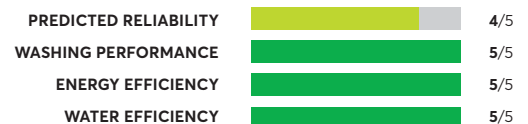

OVERALL SCORE

LG WM3600HWA

✔ Recommended

Similar to tested model: LG WM3500CW

OVERALL SCORE

LG WM9000HVA¹

✔ Recommended

OVERALL SCORE

LG Signature WM9500HKA¹

✔ Recommended

OVERALL SCORE

LG WM3700HWA

🏆 Best Buy

OVERALL SCORE

LG WM3997HWA

✔ Recommended

OVERALL SCORE

52 Rated Models

(as of April 2021)

Speed Queen FF7005SN

✔ Recommended

Similar to tested model: Speed Queen FF7005WN

OVERALL SCORE

Speed Queen FF7005WN