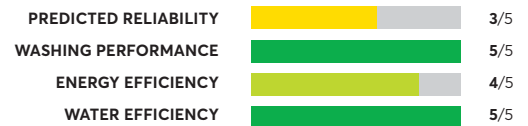

52 Rated Models

(as of April 2021)

Whirlpool WFW862CHC

OVERALL SCORE

Whirlpool WFW5620HW

Similar to tested model: Whirlpool WFW6620HW

OVERALL SCORE

Whirlpool WFW6620HW

OVERALL SCORE

Electrolux EFLW427UIW

OVERALL SCORE

GE GFW550SSNWW

Similar to tested model: GE GFW650SSNWW

OVERALL SCORE

GE GFW650SSNWW

OVERALL SCORE