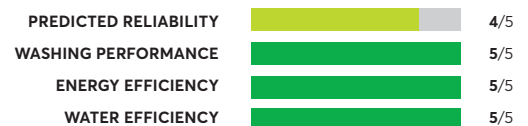

OVERALL SCORE

52 Rated Models

(as of April 2021)

Speed Queen FF7005SN

✔ Recommended

Similar to tested model: Speed Queen FF7005WN

OVERALL SCORE

Speed Queen FF7005WN

✔ Recommended

OVERALL SCORE

Speed Queen FR7002WN

✔ Recommended

Similar to tested model: Speed Queen FF7005WN

OVERALL SCORE

Kenmore 41562

✔ Recommended

OVERALL SCORE

Maytag MHW6630HW

✔ Recommended

OVERALL SCORE

LG WM8100HVA

✔ Recommended

OVERALL SCORE

Maytag MHW8630HC