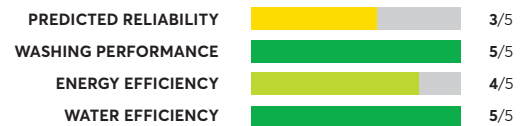

52 Rated Models

(as of April 2021)

Whirlpool WFW862CHC

OVERALL SCORE

Whirlpool WFW5620HW

Similar to tested model: Whirlpool WFW6620HW

OVERALL SCORE

Whirlpool WFW6620HW

OVERALL SCORE

Electrolux EFLW427UIW

OVERALL SCORE

GE GFW550SSNWW

Similar to tested model: GE GFW650SSNWW

OVERALL SCORE

GE GFW650SSNWW

OVERALL SCORE