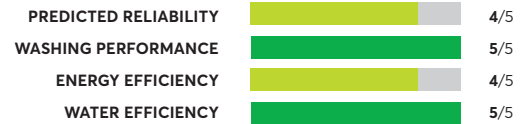

OVERALL SCORE

Samsung WF45T6200AW

🏆 Best Buy

Similar to tested model: Samsung WF45R6300AW

OVERALL SCORE

Electrolux EFLS627UTT

✔ Recommended

OVERALL SCORE

Samsung WF50K7500AW

✔ Recommended

OVERALL SCORE

Samsung FlexWash WV60M9900AV

OVERALL SCORE

Samsung WF50R8500AW

OVERALL SCORE

LG WM4200HWA

Similar to tested model: LG WM4500HBA

OVERALL SCORE

LG WM4500HBA

OVERALL SCORE

Samsung WF45K6500AW

OVERALL SCORE

Electrolux EFLS527UIW

OVERALL SCORE