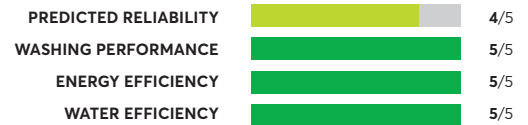

Similar to tested model: LG WM3900HWA

OVERALL SCORE

LG WM3400CW

🏆 Best Buy

Similar to tested model: LG WM3500CW

OVERALL SCORE

LG WM3500CW

🏆 Best Buy

OVERALL SCORE

LG WM3600HWA

✔ Recommended

Similar to tested model: LG WM3500CW

OVERALL SCORE

LG WM9000HVA¹

✔ Recommended

OVERALL SCORE