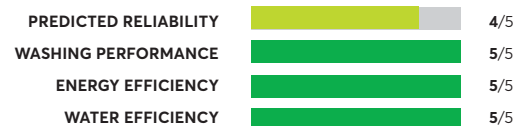

OVERALL SCORE

Maytag MHW6630HW

✔ Recommended

OVERALL SCORE

LG WM8100HVA

✔ Recommended

OVERALL SCORE

Maytag MHW8630HC

✔ Recommended

OVERALL SCORE

Kenmore Elite 41982 ¹

✔ Recommended

OVERALL SCORE

Maytag MHW5630HW

🏆 Best Buy

OVERALL SCORE