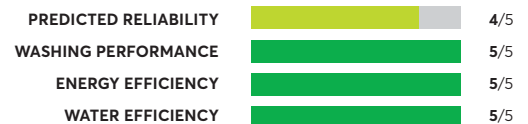

OVERALL SCORE

LG WM3600HWA

✔ Recommended

Similar to tested model: LG WM3500CW

OVERALL SCORE

LG WM9000HVA¹

✔ Recommended

OVERALL SCORE

LG Signature WM9500HKA¹

✔ Recommended

OVERALL SCORE

LG WM3700HWA

🏆 Best Buy

OVERALL SCORE

LG WM3997HWA

✔ Recommended

OVERALL SCORE

52 Rated Models

(as of April 2021)

Speed Queen FF7005SN

✔ Recommended

Similar to tested model: Speed Queen FF7005WN

OVERALL SCORE

Speed Queen FF7005WN