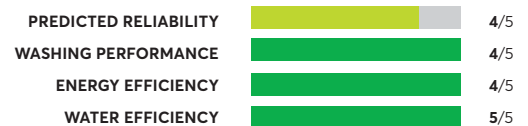

✔ Recommended

OVERALL SCORE

Speed Queen FR7002WN

✔ Recommended

Similar to tested model: Speed Queen FF7005WN

OVERALL SCORE

Kenmore 41562

✔ Recommended

OVERALL SCORE

Maytag MHW6630HW

✔ Recommended

OVERALL SCORE

LG WM8100HVA

✔ Recommended

OVERALL SCORE

Maytag MHW8630HC

✔ Recommended

OVERALL SCORE

Kenmore Elite 41982 ¹

✔ Recommended

OVERALL SCORE

Maytag MHW5630HW

🏆 Best Buy

OVERALL SCORE