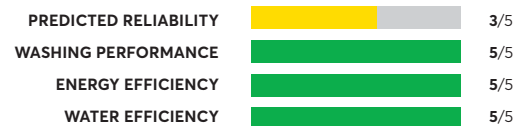

Similar to tested model: LG WM4500HBA

OVERALL SCORE

LG WM4500HBA

OVERALL SCORE

Samsung WF45K6500AW

OVERALL SCORE

Electrolux EFLS527UIW

OVERALL SCORE