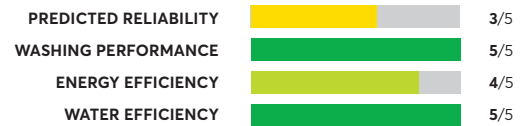

GE GFW850SPNRS ¹

OVERALL SCORE