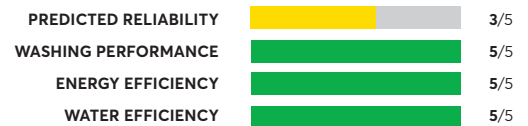

OVERALL SCORE

Samsung WF45T6200AW

🏆 Best Buy

Similar to tested model: Samsung WF45R6300AW

OVERALL SCORE

Electrolux EFLS627UTT

✔ Recommended

OVERALL SCORE

Samsung WF50K7500AW

✔ Recommended

OVERALL SCORE

Samsung FlexWash WV60M9900AV

OVERALL SCORE

Samsung WF50R8500AW

OVERALL SCORE

LG WM4200HWA