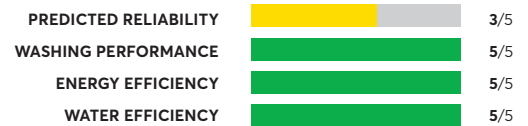

OVERALL SCORE

Samsung WF45T6200AW

🏆 Best Buy

Similar to tested model: Samsung WF45R6300AW

OVERALL SCORE

Electrolux EFLS627UTT

✔ Recommended

OVERALL SCORE

Samsung WF50K7500AW

✔ Recommended

OVERALL SCORE

Samsung FlexWash WV60M9900AV

OVERALL SCORE

Samsung WF50R8500AW

OVERALL SCORE

LG WM4200HWA